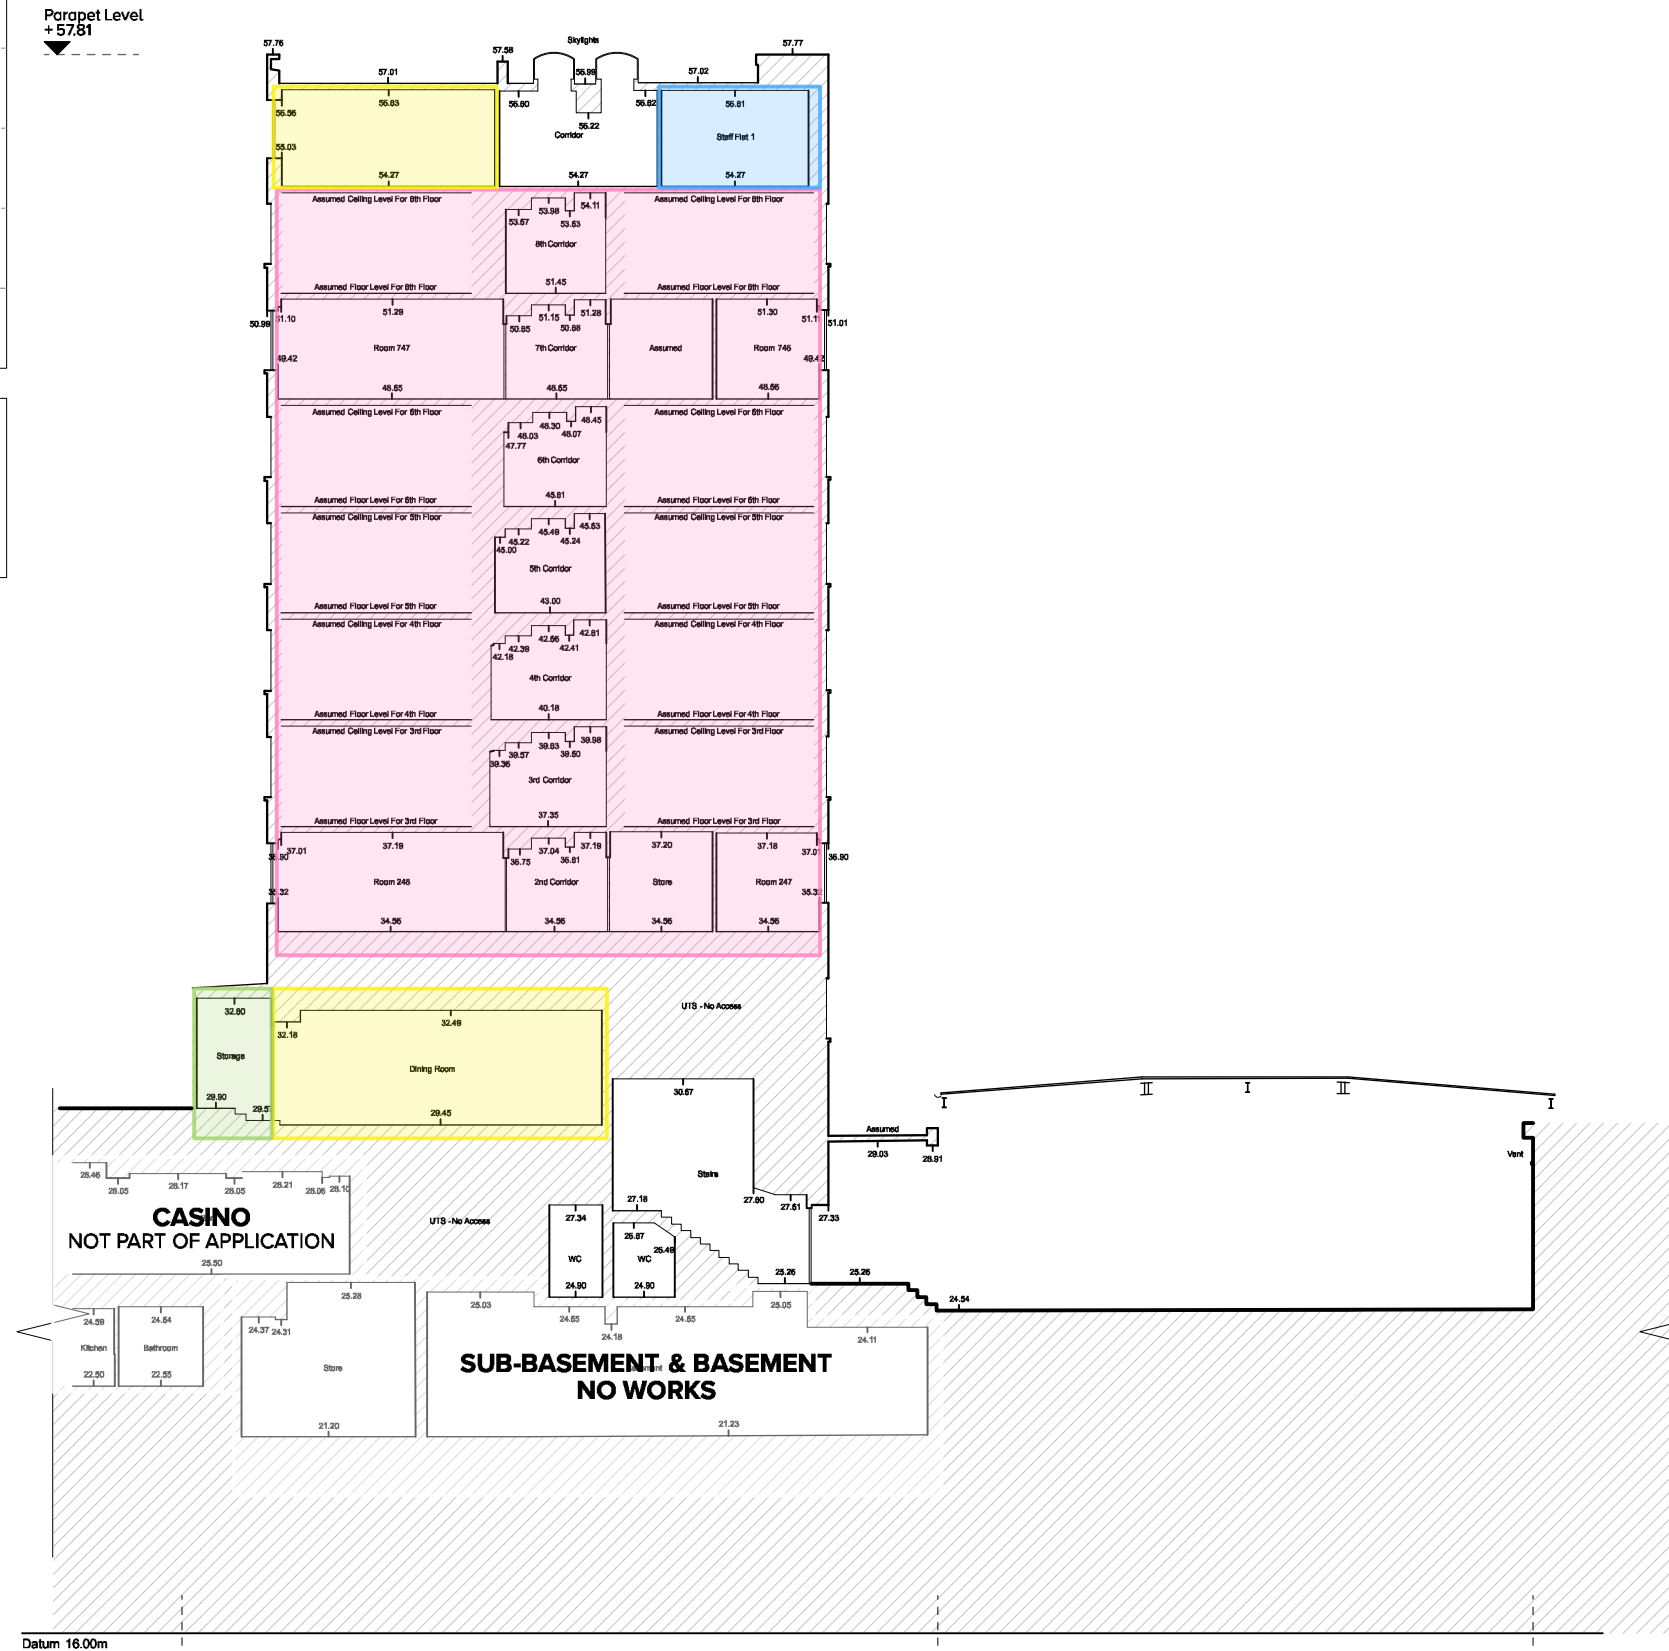

AREA TENURE

	BEDROOM ACCOMODATION
	PLANT SPACES
	PUBLIC ACCESS (RECEPTION / DINING, MEETING ROOMS ETC)
	SERVICE / STAFF AREAS
	STAIR CORES
LEVELS TAKEN FROM SURVEY DRAWINGS	

Sources:
 Survey supplied by Maltby Surveys.
 Original elevation data received April 2018, with updates October 2018 and March 2019.

- Tenth Floor Level +56.98
- Ninth Floor Level +54.26
- Eighth Floor Level +51.02
- Seventh Floor Level +48.20
- Sixth Floor Level +45.38
- Fifth Floor Level +42.56
- Fourth Floor Level +39.74
- Third Floor Level +36.92
- Second Floor Level +34.10
- Mezzanine Floor Level +32.07
- First Floor Level +29.68
- Ground Floor Level +24.71

CASINO

IMPERIAL HOTEL

SERVICE YARD

PRESIDENT HOTEL