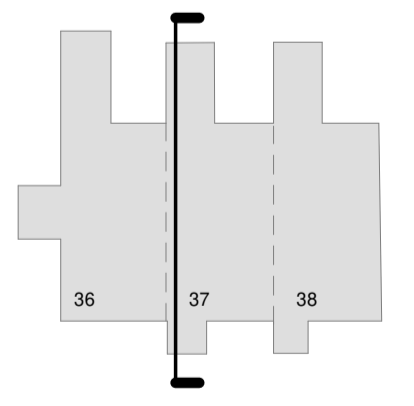

Key

Nicholas Hare Architects
 3 Bamsbury Square London NI 1JL
 telephone +44 (0)20 7619 1670
 fax +44 (0)20 7619 1671
 e-mail info@nicholashare.co.uk

project UCL SEPP Gordon Square
 for UCL
 title GA Sections-Existing-CC

scale	size	drawing number	rev.
1:50	A1	SEPP-NHA-XX-XX-PL-A-00212	00