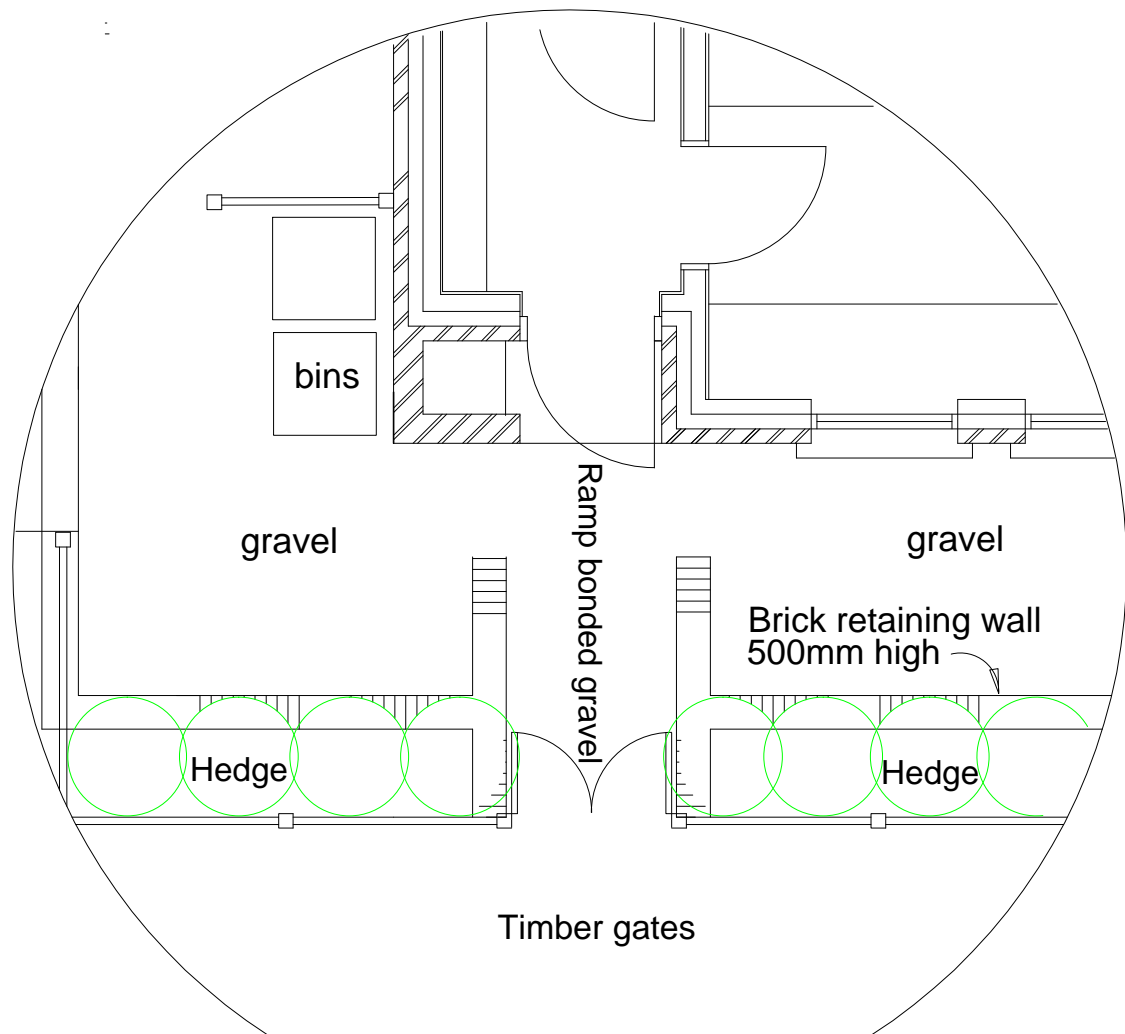

0 5 10M
 John Senter Architect johnsenterarchitect@gmail.com

Pair of timber gates painted dark grey, 1100mm wide.

RAMP SECTION

THE FENCE AND GATE
 AT THE ENTRANCE
 107 HIGHGATE WEST HILL
 FOR KATE POCOCK

Scale: as shown Date: 2019

REVISION A

DRAWING NUMBER: 107 HWH ENTRANCE GATE