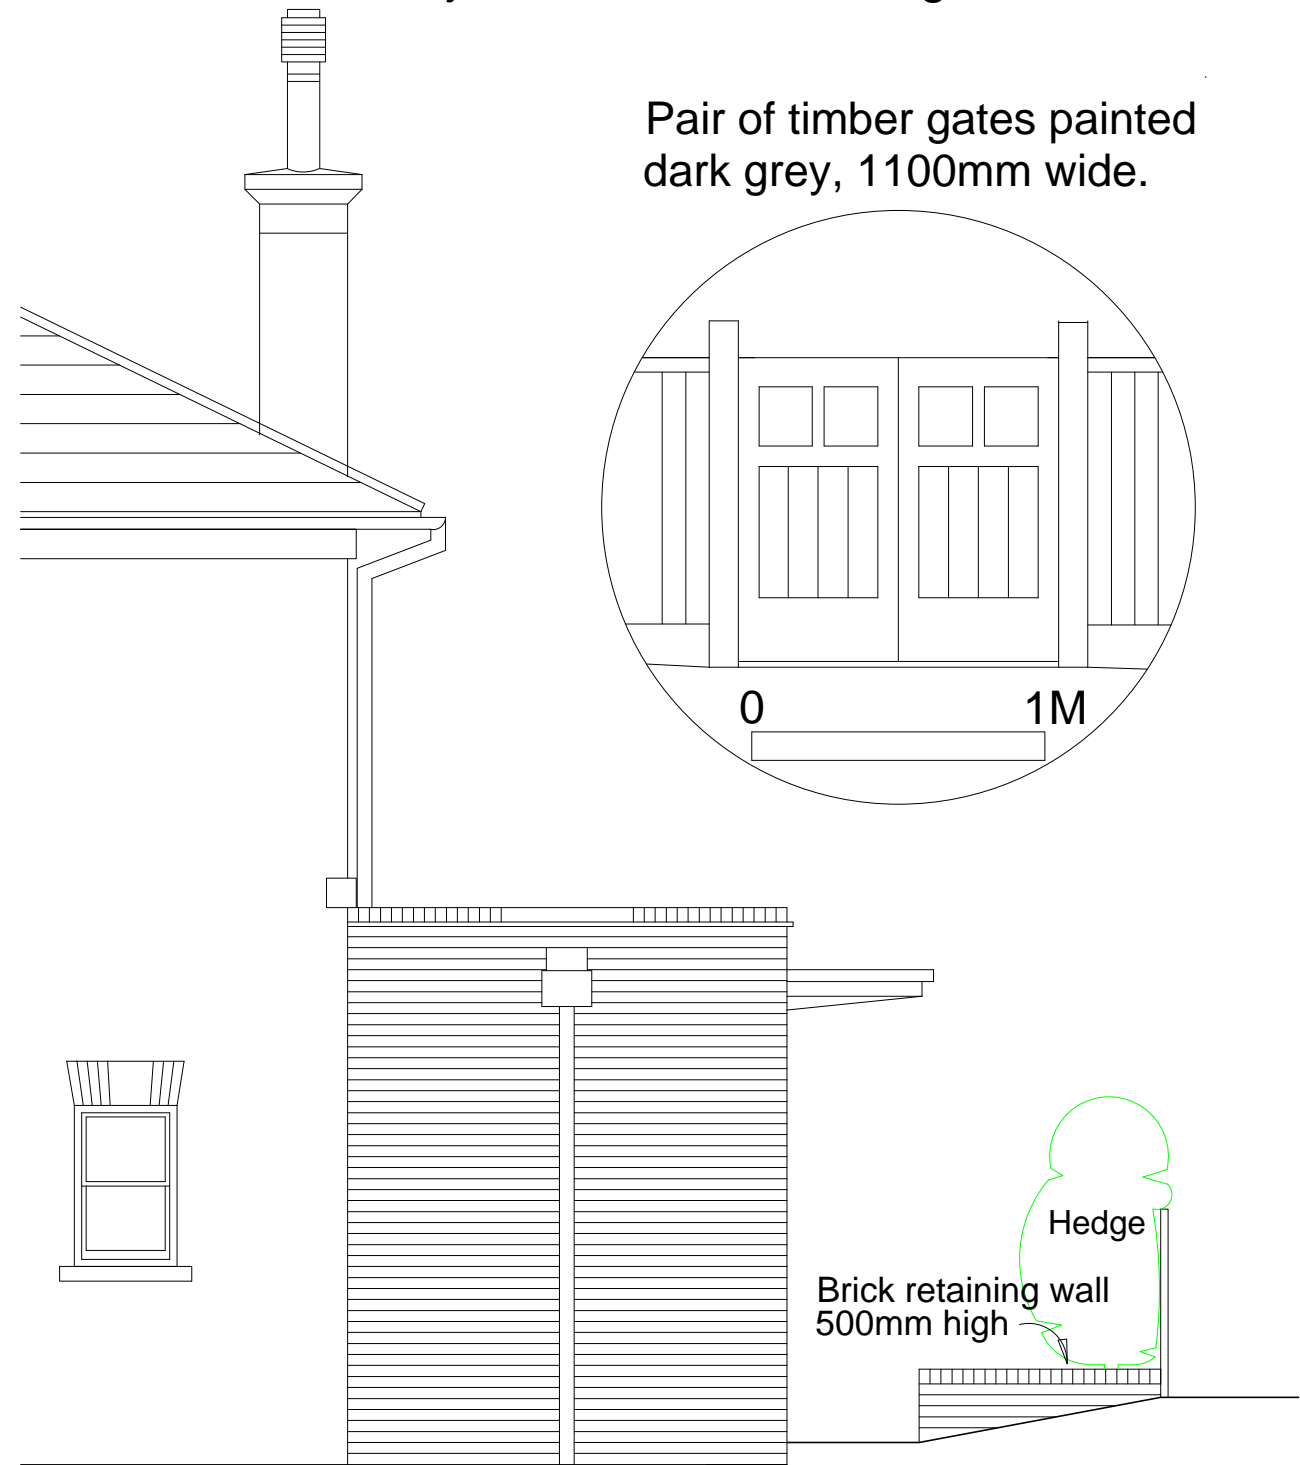

0 5 10M
 John Senter Architect johnsenterarchitect@gmail.com

Pair of timber gates painted dark grey, 1100mm wide.

RAMP SECTION

THE FENCE AND GATE
 AT THE ENTRANCE
 107 HIGHGATE WEST HILL
 FOR KATE POCOCK

Scale: as shown Date: 2019

REVISION A

DRAWING NUMBER: 107 HWH ENTRANCE GATE