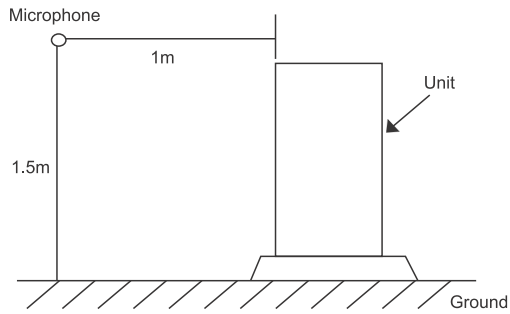

**Measurement condition
PUMY-P200YKM2(-BS)**