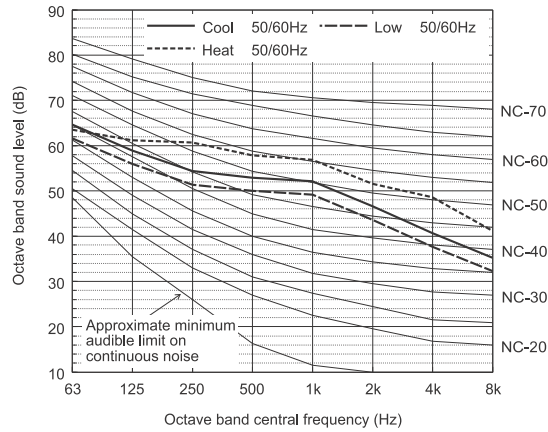

Sound level of PUMY-P200YKM2

		63	125	250	500	1k	2k	4k	8k	dB(A)
Standard Cooling	50/60Hz	64.6	58.9	54.4	53.0	52.1	46.6	40.7	35.3	56.0
Standard Heating	50/60Hz	63.4	61.2	60.7	57.8	56.9	51.6	48.6	41.1	61.0
Low noise mode	50/60Hz	61.6	55.9	51.4	50.0	49.1	43.6	37.7	32.3	53.0

PUMY-SP-VKM, YKM/PUMY-P-VKM4, YKM(E)4, YKM2