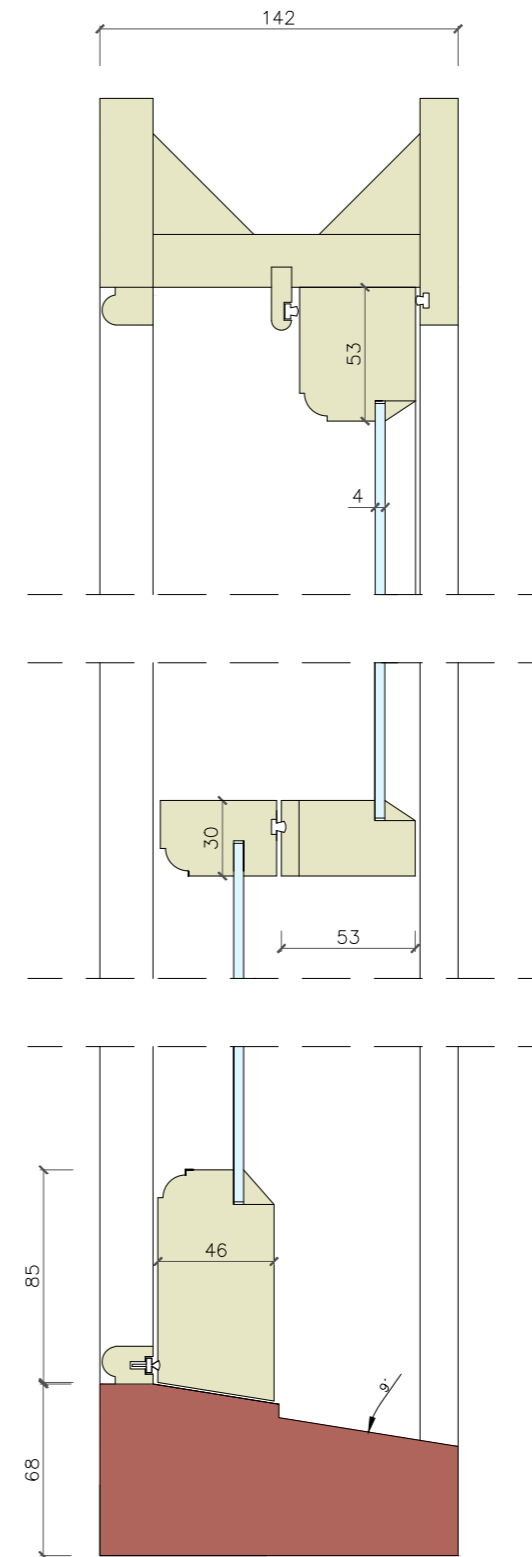

ENSUITE
SCALE 1:10

SCALE 1:5
PLAN VIEW

SCALE 1:3
CROSS SECTION

Tel: 020 8017 1632
info@londonsash.com
The London Sash Window company
41 High Street, London SE20 7HJ

DO NOT SCALE THIS DRAWING. USE FIGURE DIMENSIONS

NOTES:

- A) Timber: Accoya
- B) Paint: White gloss outside
White eggshell inside
- C) Glass: 4mm clear float
fitted with heritage putty
- D) Internal ovolo mould glazing bar
- E) Draught exclusion weather seal
- F) Sash horn: perfect match of
current
- G) Hardware: Refurb and retain
existing where possible,
traditional furniture to match
where needed

CLIENT:	Curtis Du Pont Waibel
JOB TITLE:	16 New End Square
SCALE:	Drawing scale @A3
DRAWN BY:	TB
DATE	23rd MAY 2019
DRAWING TITLE:	Ensuite
DRAWING NUMBER:	N/A
QUANTITY:	1
REVISION:	A