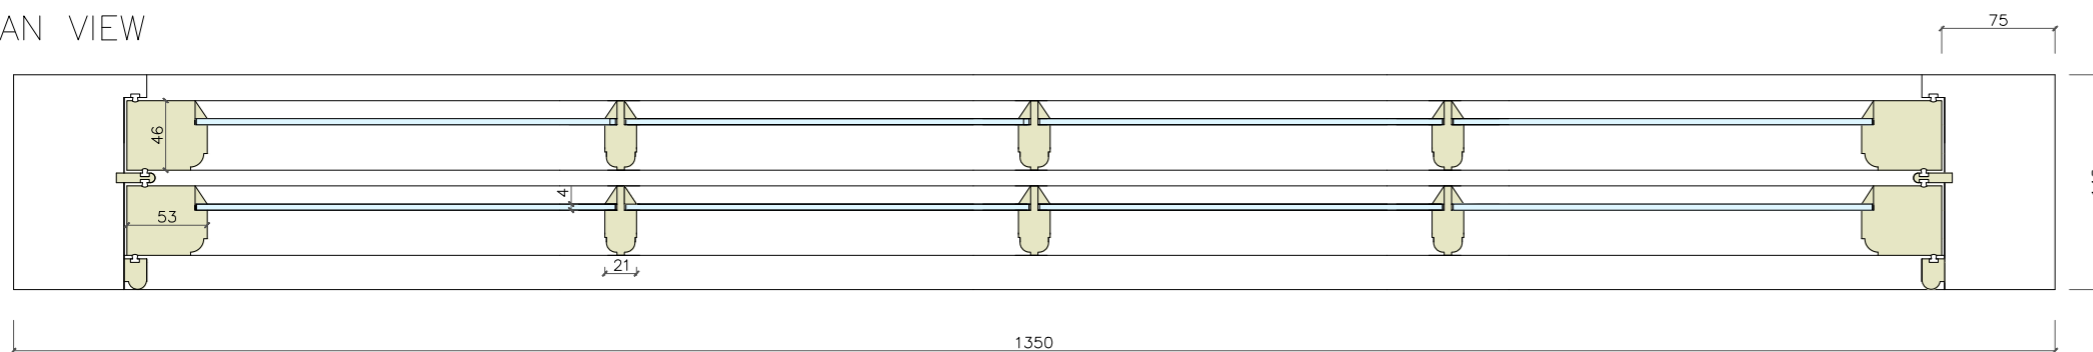

ENSUITE
SCALE 1:10

SCALE 1:5
PLAN VIEW

SCALE 1:3
CROSS SECTION

Tel: 020 8017 1632
info@londonsash.com
The London Sash Window company
41 High Street, London SE20 7HJ

DO NOT SCALE THIS DRAWING. USE FIGURE DIMENSIONS

NOTES:

- A) Timber: Accoya
- B) Paint: White gloss outside
White eggshell inside
- C) Glass: 4mm clear float
fitted with heritage putty
- D) Internal ovolo mould glazing bar
- E) Draught exclusion weather seal
- F) Sash horn: perfect match of
current
- G) Hardware: Refurb and retain
existing where possible,
traditional furniture to match
where needed

CLIENT:	Curtis Du Pont Waibel
JOB TITLE:	16 New End Square
SCALE:	Drawing scale @A3
DRAWN BY:	TB
DATE	23rd MAY 2019
DRAWING TITLE:	Ensuite
DRAWING NUMBER:	N/A
QUANTITY:	1
REVISION:	A