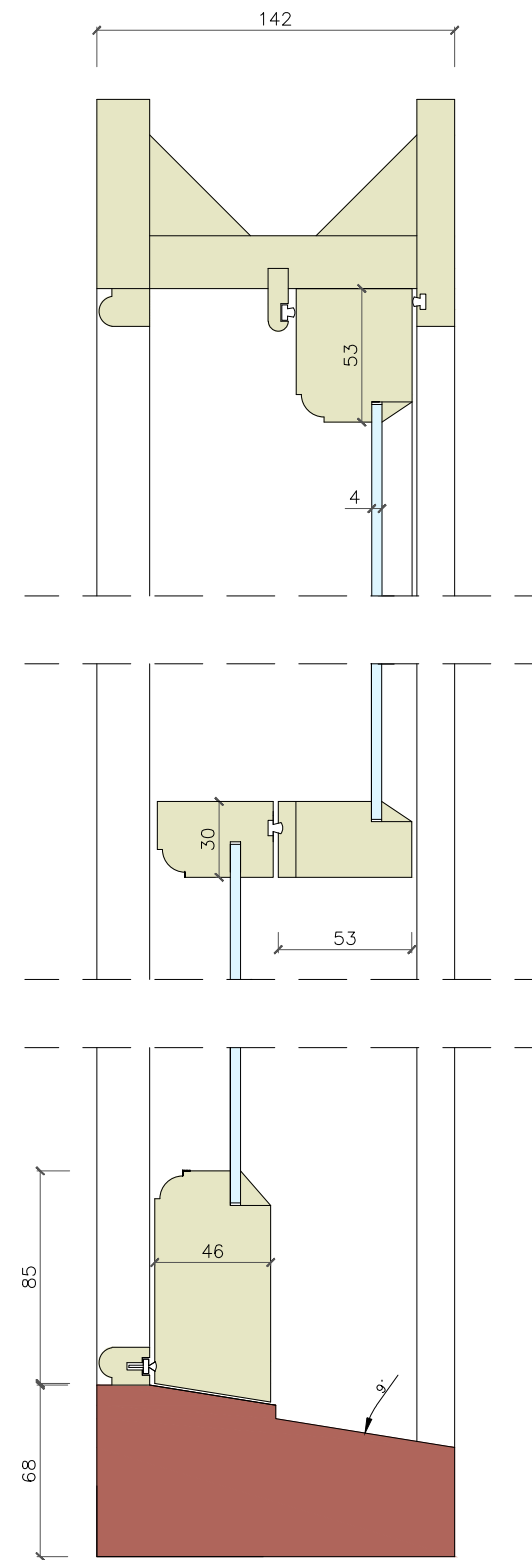

PROPOSED VENETIAN

SCALE 1:10

SCALE 1:3

CROSS SECTION

Tel: 020 8017 1632
 info@londonsash.com
 The London Sash Window company
 41 High Street, London SE20 7HJ

DO NOT SCALE THIS DRAWING. USE FIGURE DIMENSIONS

NOTES:

- A) Timber: Accoya
- B) Paint: White gloss outside
White eggshell inside
- C) Glass: 4mm clear float
fitted with heritage putty
- D) Internal ovolo mould glazing bar
- E) Draught exclusion weather seal
- F) Sash horn: perfect match of
current
- G) Hardware: Refurb and retain
existing where possible,
traditional furniture to match
where needed

SCALE 1:8

PLAN VIEW

CLIENT:	Curtis Du Pont Waibel
JOB TITLE:	16 New End Square
SCALE:	Drawing scale @A3
DRAWN BY:	TB
DATE	23rd MAY 2019
DRAWING TITLE:	Master Bedroom
DRAWING NUMBER:	N/A
QUANTITY:	1
REVISION:	A