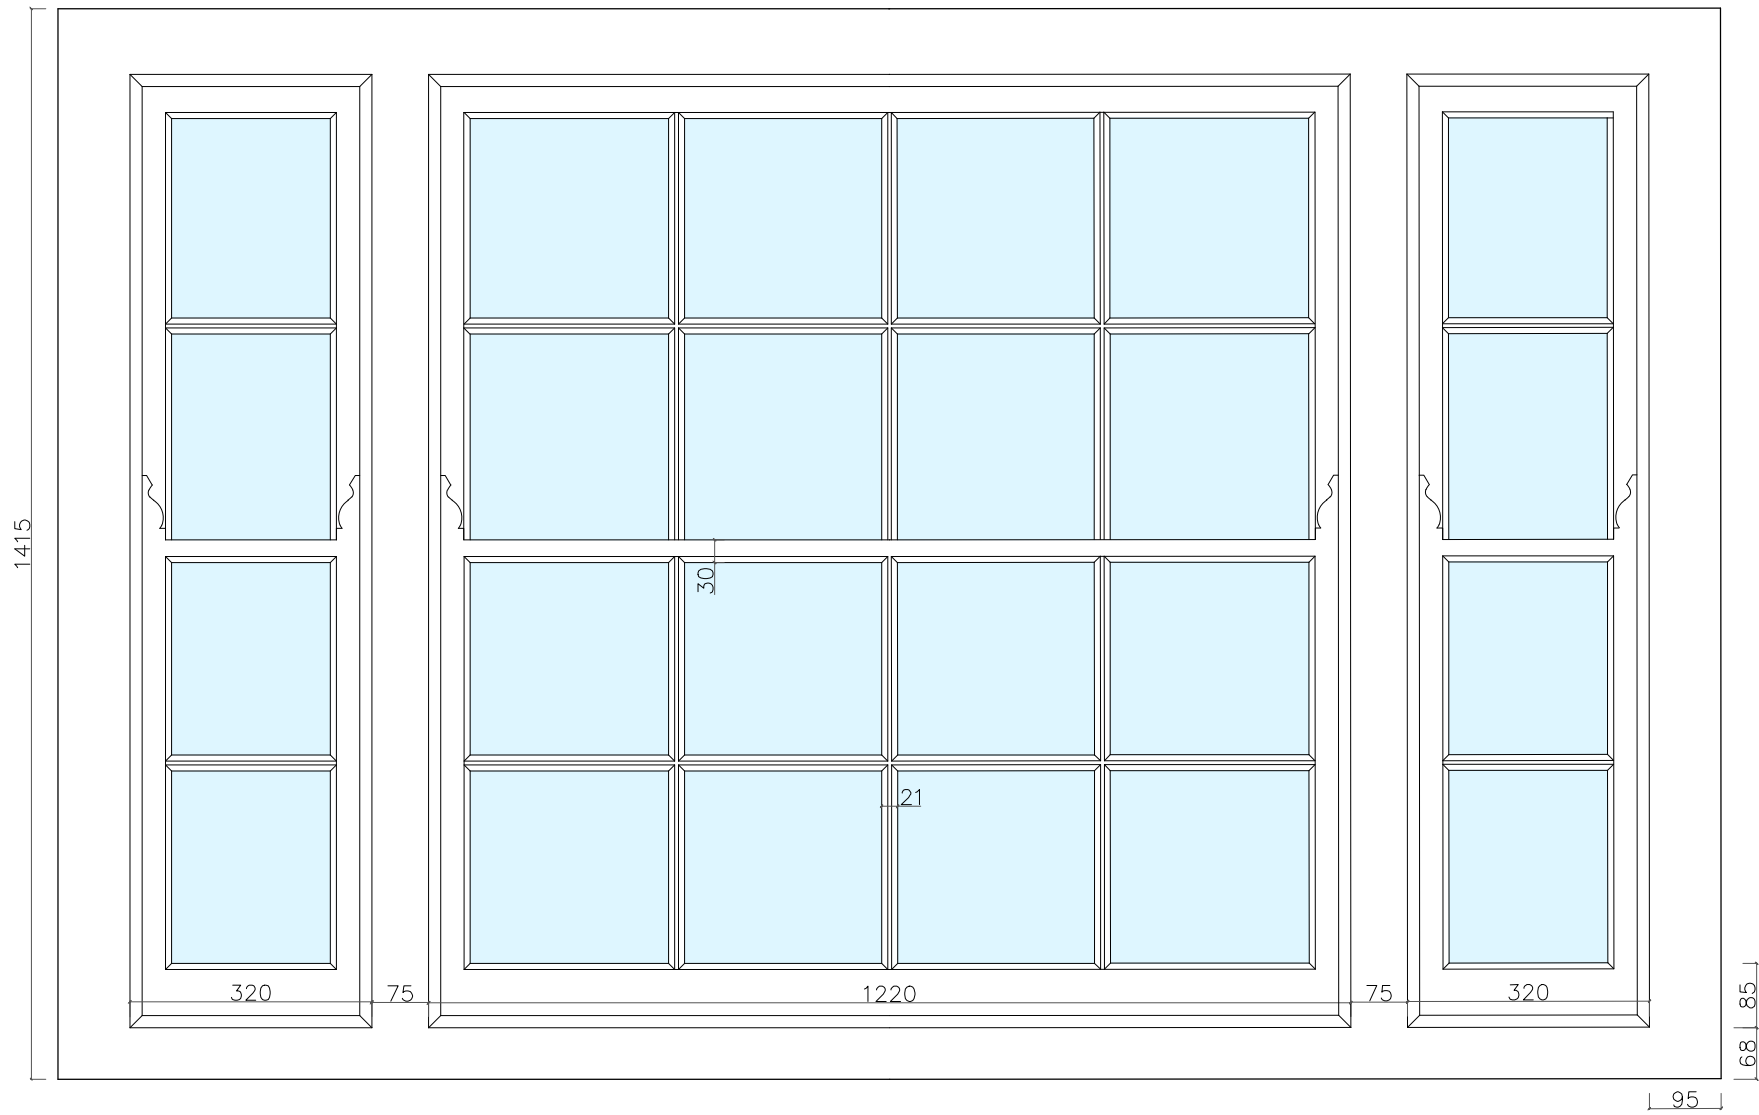

PROPOSED VENETIAN

SCALE 1:10

SCALE 1:3

CROSS SECTION

Tel: 020 8017 1632
 info@londonsash.com
 The London Sash Window company
 41 High Street, London SE20 7HJ

DO NOT SCALE THIS DRAWING. USE FIGURE DIMENSIONS

NOTES:

- A) Timber: Accoya
- B) Paint: White gloss outside
White eggshell inside
- C) Glass: 4mm clear float
fitted with heritage putty
- D) Internal ovolo mould glazing bar
- E) Draught exclusion weather seal
- F) Sash horn: perfect match of
current
- G) Hardware: Refurb and retain
existing where possible,
traditional furniture to match
where needed

SCALE 1:8

PLAN VIEW

CLIENT:	Curtis Du Pont Waibel
JOB TITLE:	16 New End Square
SCALE:	Drawing scale @A3
DRAWN BY:	TB
DATE	23rd MAY 2019
DRAWING TITLE:	Master Bedroom
DRAWING NUMBER:	N/A
QUANTITY:	1
REVISION:	A