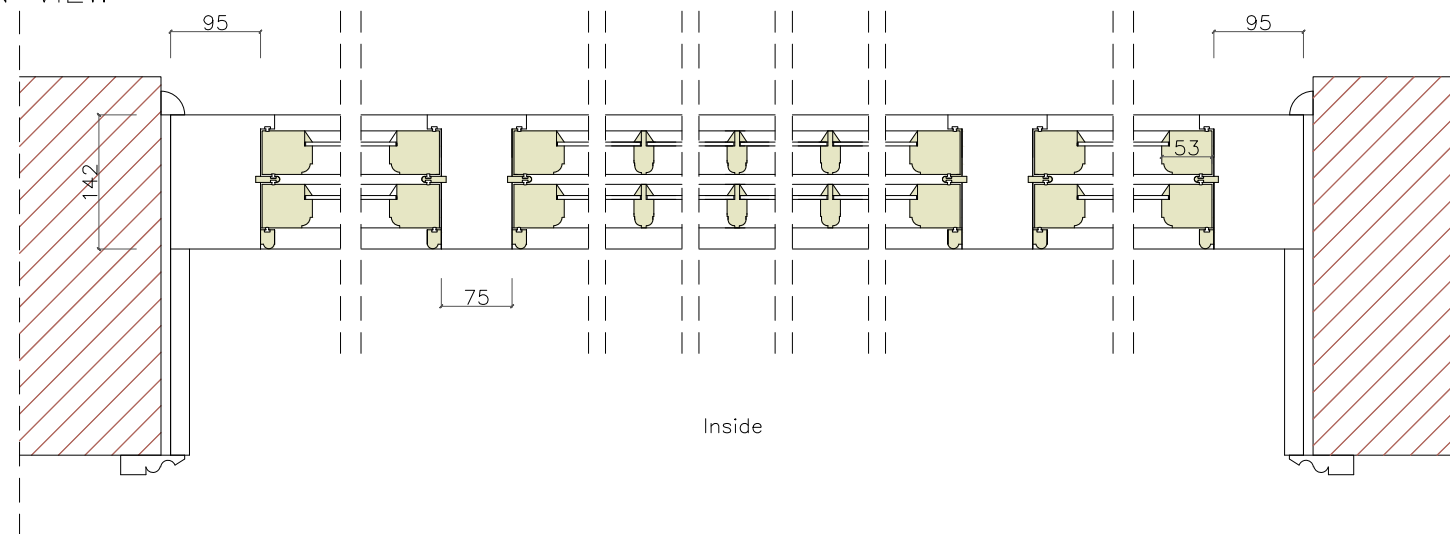

PROPOSED VENETIAN

SCALE 1:10

SCALE 1:3

CROSS SECTION

Tel: 020 8017 1632
 info@londonsash.com
 The London Sash Window company
 41 High Street, London SE20 7HJ

DO NOT SCALE THIS DRAWING. USE FIGURE DIMENSIONS

NOTES:

- A) Timber: Accoya
- B) Paint: White gloss outside
White eggshell inside
- C) Glass: 4mm clear float
fitted with heritage putty
- D) Internal ovolo mould glazing bar
- E) Draught exclusion weather seal
- F) Sash horn: perfect match of
current
- G) Hardware: Refurb and retain
existing where possible,
traditional furniture to match
where needed

SCALE 1:8

PLAN VIEW

CLIENT:	Curtis Du Pont Waibel
JOB TITLE:	16 New End Square
SCALE:	Drawing scale @A3
DRAWN BY:	TB
DATE	23rd MAY 2019
DRAWING TITLE:	Master Bedroom
DRAWING NUMBER:	N/A
QUANTITY:	1
REVISION:	A