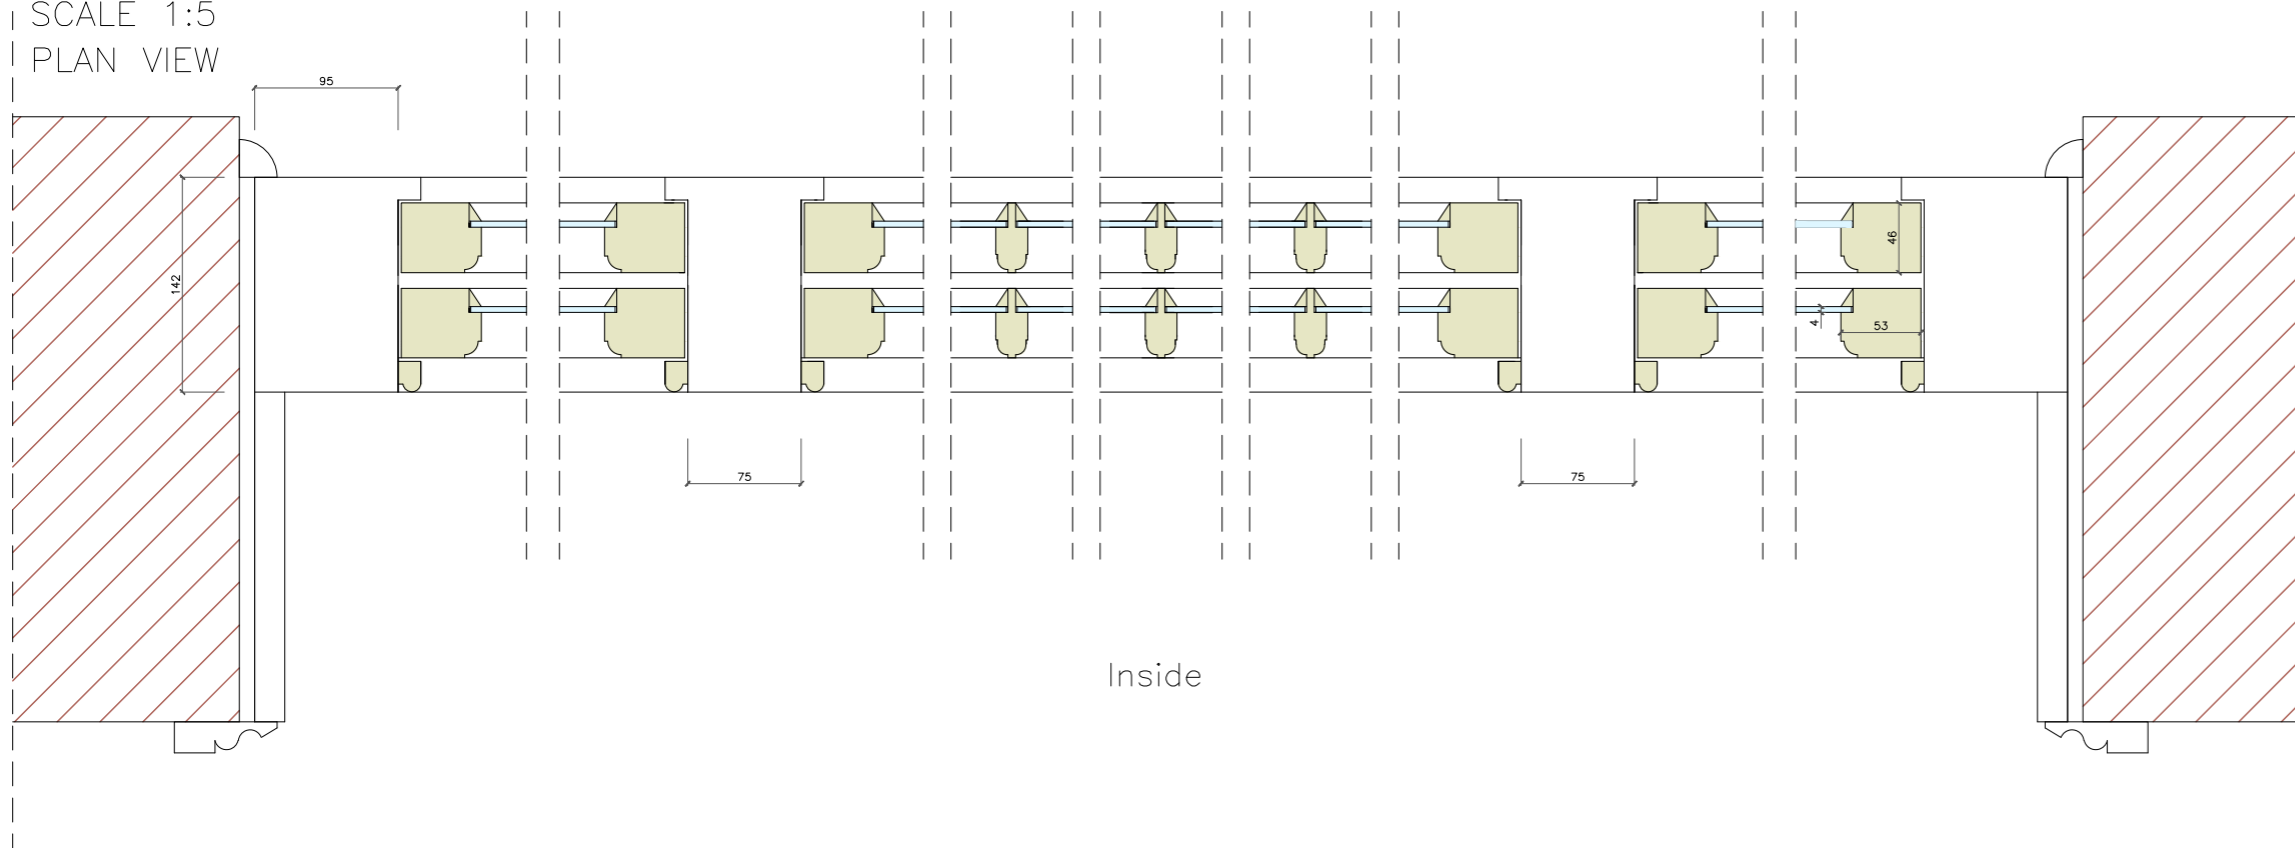

EXISTING VENETIAN

SCALE 1:10

Tel: 020 8017 1632
 info@londonsash.com
 The London Sash Window company
 41 High Street, London SE20 7HJ

DO NOT SCALE THIS DRAWING. USE FIGURE DIMENSIONS

NOTES:

- A) Timber: Softwood
- B) Paint: White gloss outside
White eggshell inside
- C) Glass: 4mm clear float
fitted with linseed putty
- D) Internal ovolo mould glazing bar

SCALE 1:5
 PLAN VIEW

CLIENT:	Curtis Du Pont Waibel
JOB TITLE:	16 New End Square
SCALE:	Drawing scale @A3
DRAWN BY:	TB
DATE	23rd MAY 2019
DRAWING TITLE:	Master Bedroom
DRAWING NUMBER:	N/A
QUANTITY:	1
REVISION:	A