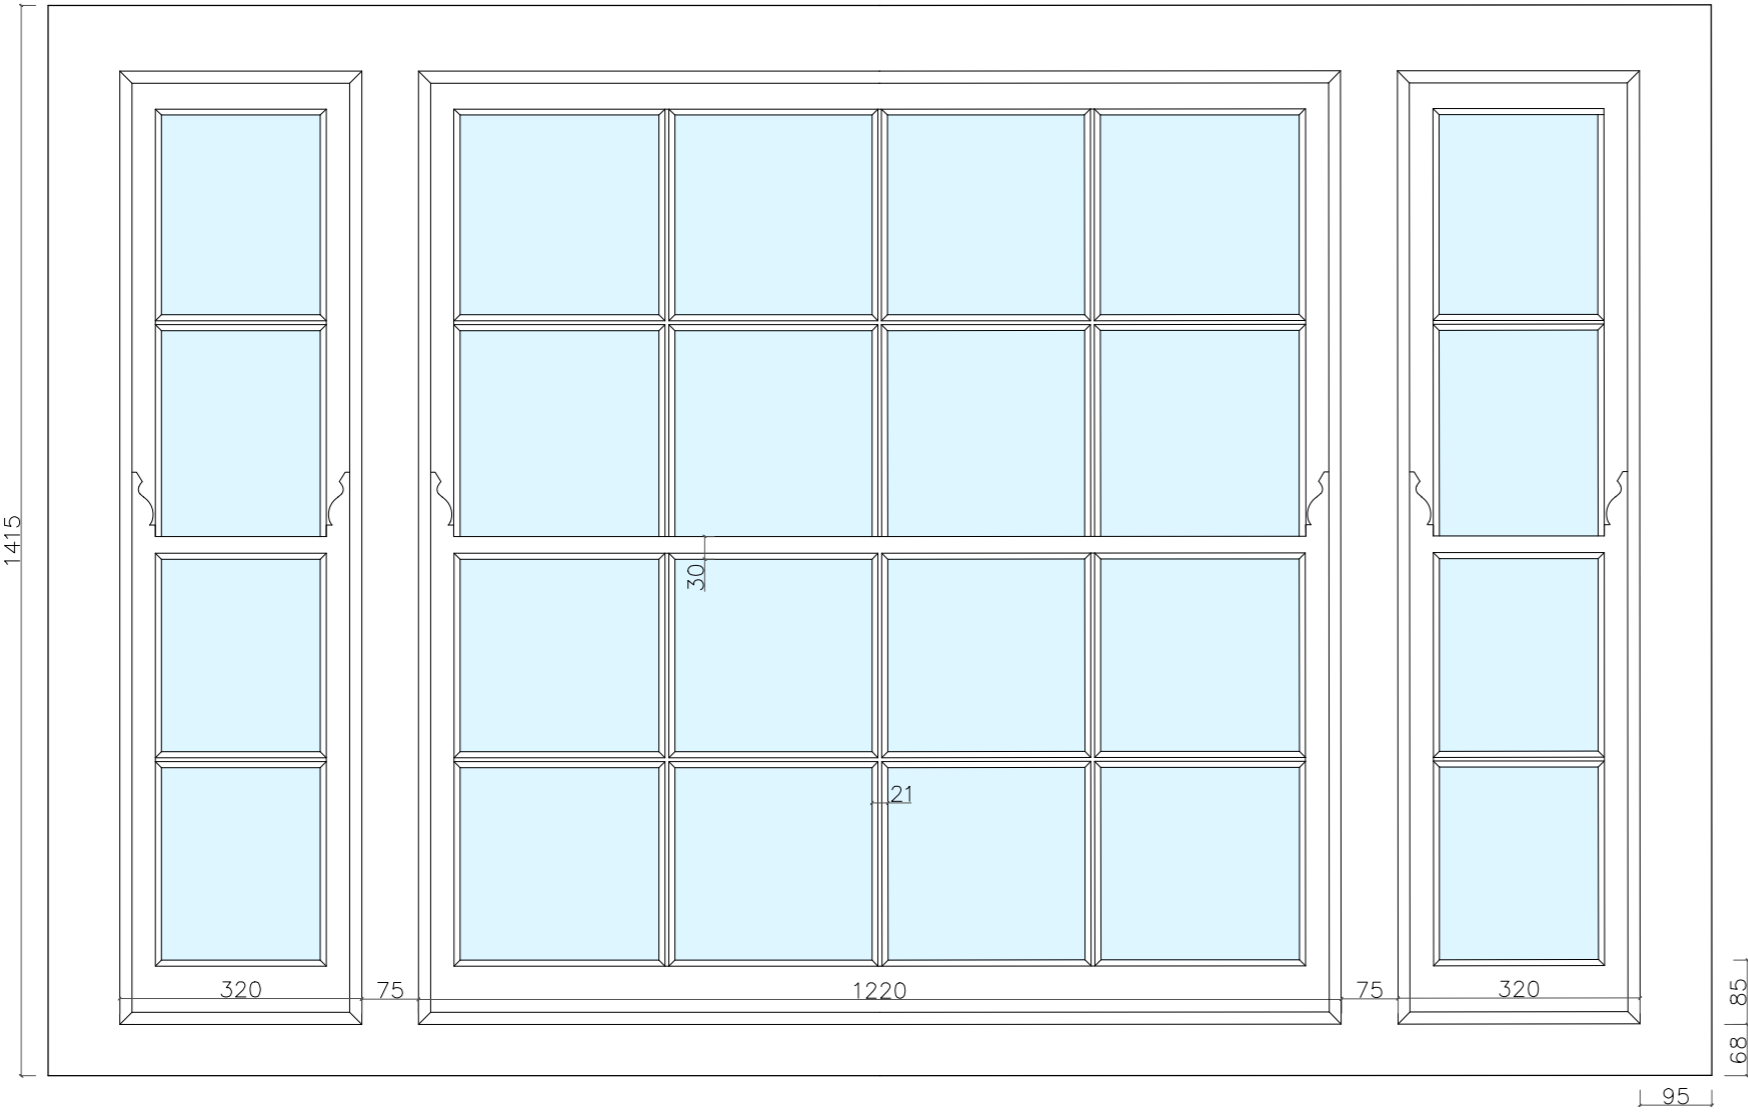

EXISTING VENETIAN

SCALE 1:10

Tel: 020 8017 1632
 info@londonsash.com
 The London Sash Window company
 41 High Street, London SE20 7HJ

DO NOT SCALE THIS DRAWING. USE FIGURE DIMENSIONS

NOTES:

- A) Timber: Softwood
- B) Paint: White gloss outside
White eggshell inside
- C) Glass: 4mm clear float
fitted with linseed putty
- D) Internal ovolo mould glazing bar

SCALE 1:5
 PLAN VIEW

CLIENT:	Curtis Du Pont Waibel
JOB TITLE:	16 New End Square
SCALE:	Drawing scale @A3
DRAWN BY:	TB
DATE	23rd MAY 2019
DRAWING TITLE:	Master Bedroom
DRAWING NUMBER:	N/A
QUANTITY:	1
REVISION:	A