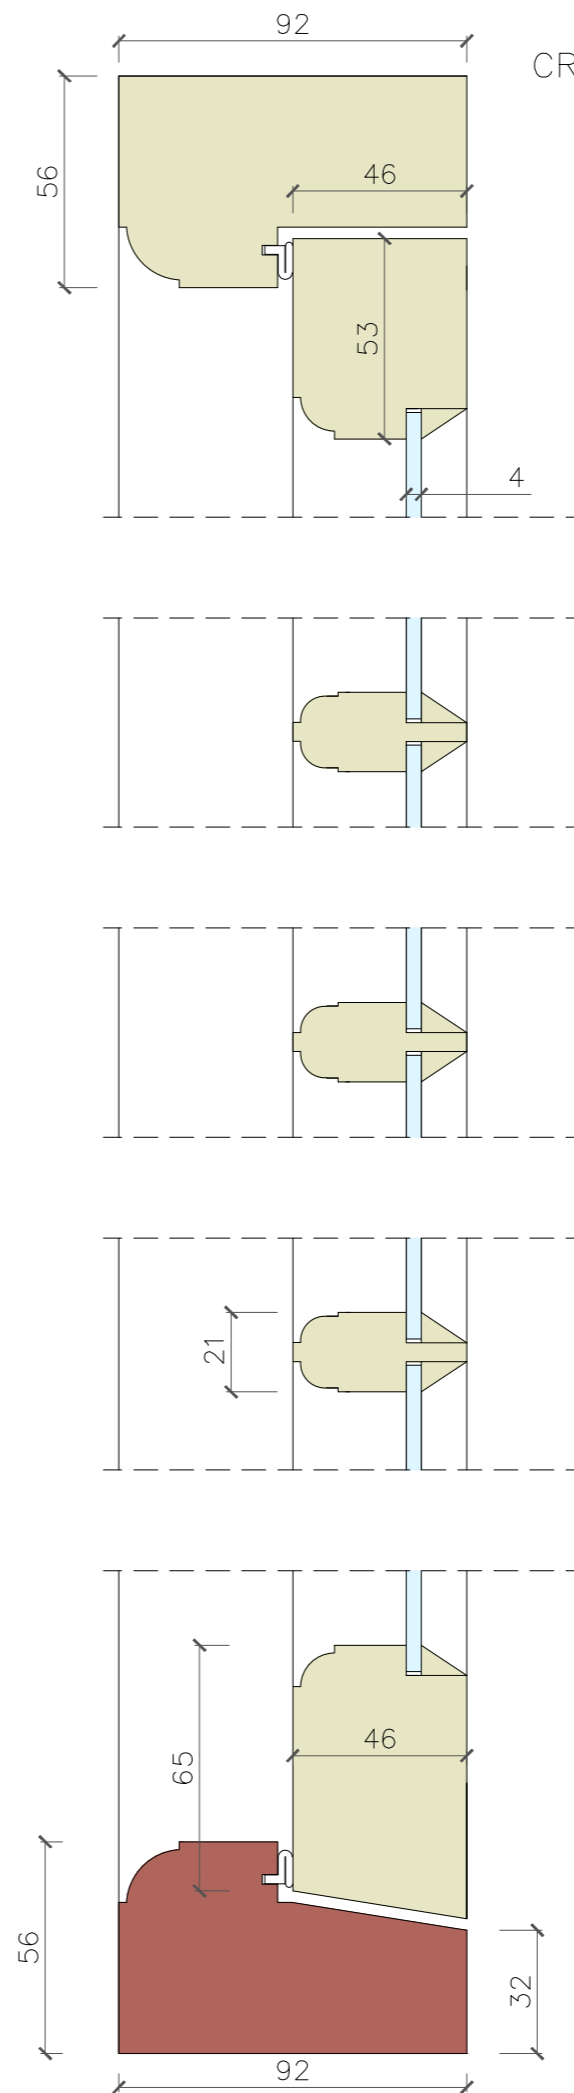

CASEMENT  
SCALE 1:10

SCALE 1:2  
PLAN VIEW

SCALE 1:2  
CROSS SECTION

Tel: 020 8017 1632  
info@londonsash.com  
The London Sash Window company  
41 High Street, London SE20 7HJ

DO NOT SCALE THIS DRAWING. USE FIGURE DIMENSIONS

NOTES:

- A) Timber: Accoya
- B) Paint: White gloss outside  
White eggshell inside
- C) Glass: 4mm clear float  
fitted with heritage putty
- D) Internal ovolo mould glazing bar
- E) Draught exclusion weather seal
- F) Hardware: Traditional casement  
stay and casement fastener

CLIENT:	Curtis Du Pont Waibel
JOB TITLE:	16 New End Square
SCALE:	Drawing scale @A3
DRAWN BY:	TB
DATE	23rd MAY 2019
DRAWING TITLE:	Casement
DRAWING NUMBER:	N/A
QUANTITY:	1
REVISION:	A