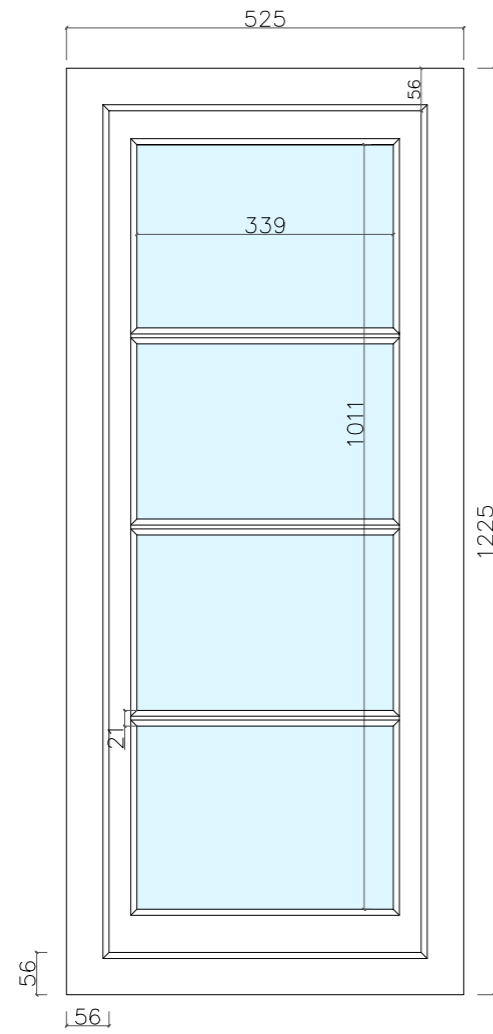

CASEMENT  
SCALE 1:10

SCALE 1:2  
PLAN VIEW

SCALE 1:2  
CROSS SECTION

Tel: 020 8017 1632  
info@londonsash.com  
The London Sash Window company  
41 High Street, London SE20 7HJ

DO NOT SCALE THIS DRAWING. USE FIGURE DIMENSIONS

NOTES:

- A) Timber: Accoya
- B) Paint: White gloss outside  
White eggshell inside
- C) Glass: 4mm clear float  
fitted with heritage putty
- D) Internal ovolo mould glazing bar
- E) Draught exclusion weather seal
- F) Hardware: Traditional casement  
stay and casement fastener

CLIENT:	Curtis Du Pont Waibel
JOB TITLE:	16 New End Square
SCALE:	Drawing scale @A3
DRAWN BY:	TB
DATE	23rd MAY 2019
DRAWING TITLE:	Casement
DRAWING NUMBER:	N/A
QUANTITY:	1
REVISION:	A