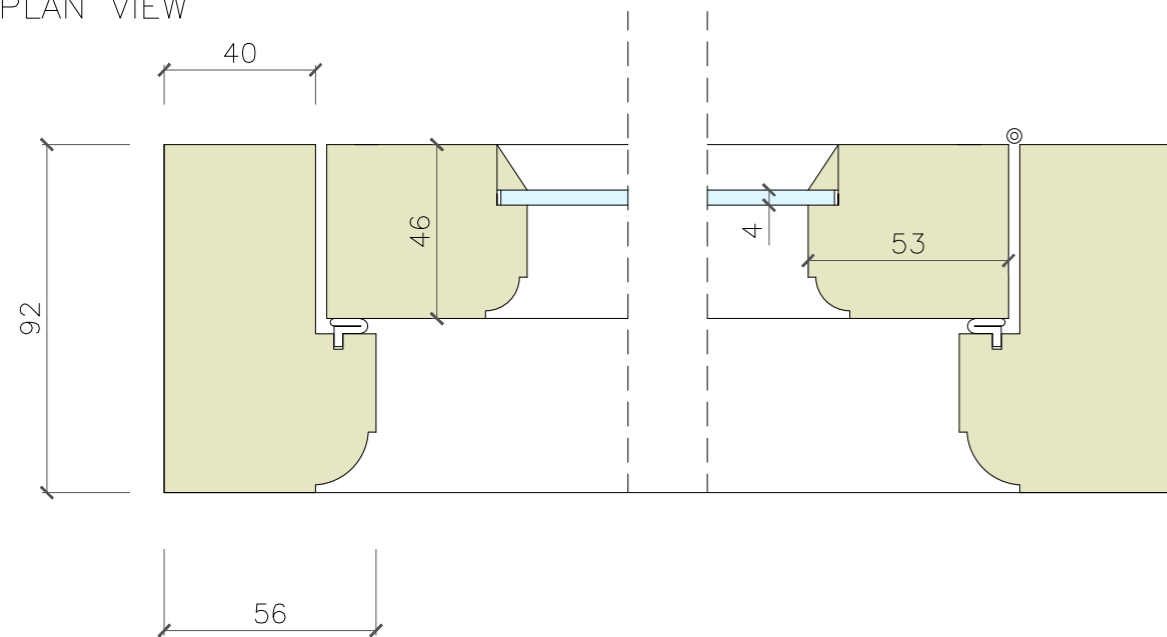

CASEMENT  
SCALE 1:10

SCALE 1:2  
PLAN VIEW

SCALE 1:2  
CROSS SECTION

Tel: 020 8017 1632  
info@londonsash.com  
The London Sash Window company  
41 High Street, London SE20 7HJ

DO NOT SCALE THIS DRAWING. USE FIGURE DIMENSIONS

NOTES:

- A) Timber: Accoya
- B) Paint: White gloss outside  
White eggshell inside
- C) Glass: 4mm clear float  
fitted with heritage putty
- D) Internal ovolo mould glazing bar
- E) Draught exclusion weather seal
- F) Hardware: Traditional casement  
stay and casement fastener

CLIENT:	Curtis Du Pont Waibel
JOB TITLE:	16 New End Square
SCALE:	Drawing scale @A3
DRAWN BY:	TB
DATE	23rd MAY 2019
DRAWING TITLE:	Casement
DRAWING NUMBER:	N/A
QUANTITY:	1
REVISION:	A