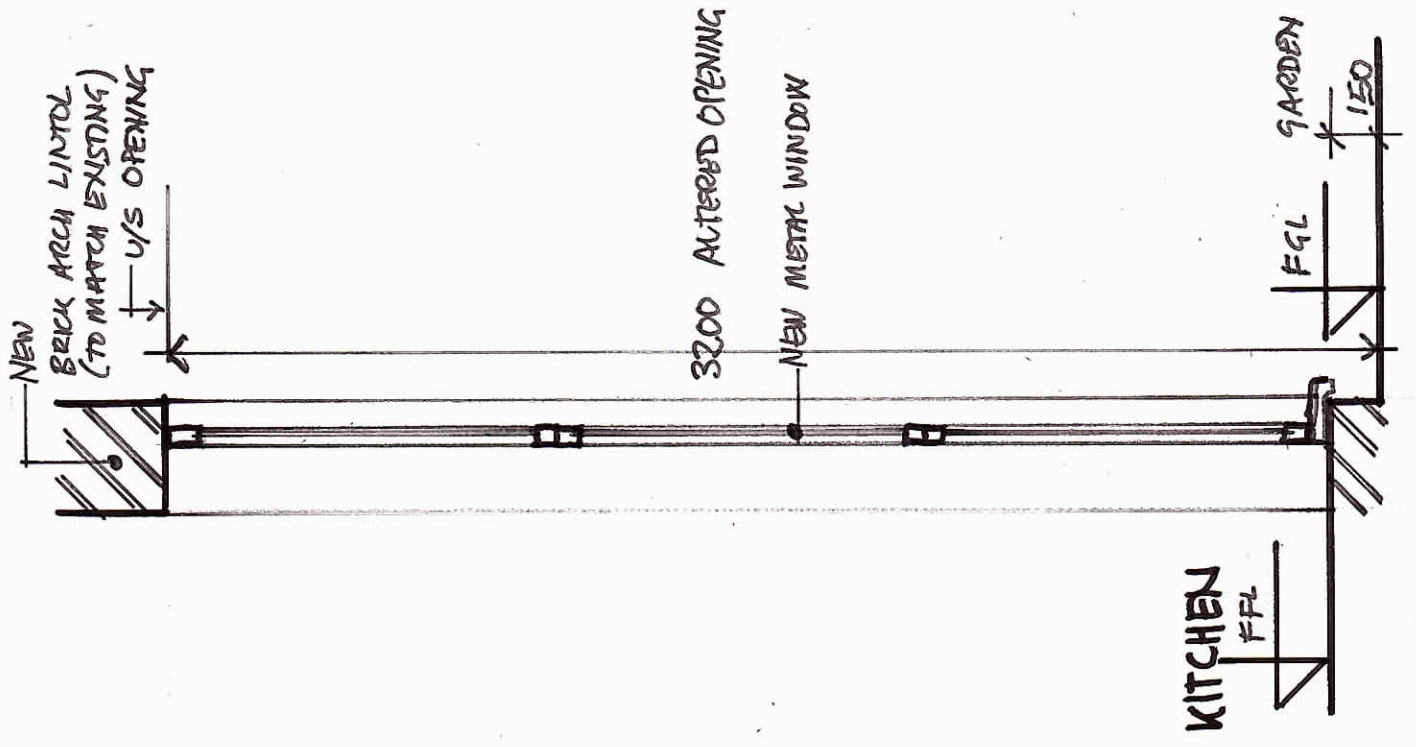

• EXISTING DOOR/FANLIGHT

• PROPOSED SLIDING DOORS
IN EXISTING OPENING

A

• EXISTING DOOR

PROPOSED WINDOW

B

EXISTING AND PROPOSED
DOOR AND WINDOW SECTIONS
13 BASILDE CRESCENT
LONDON NW3 5QY

SCALE BAR 1:20 AT A3

transformation

DWNG 2071/200
MAY '19 SCALE 1:20