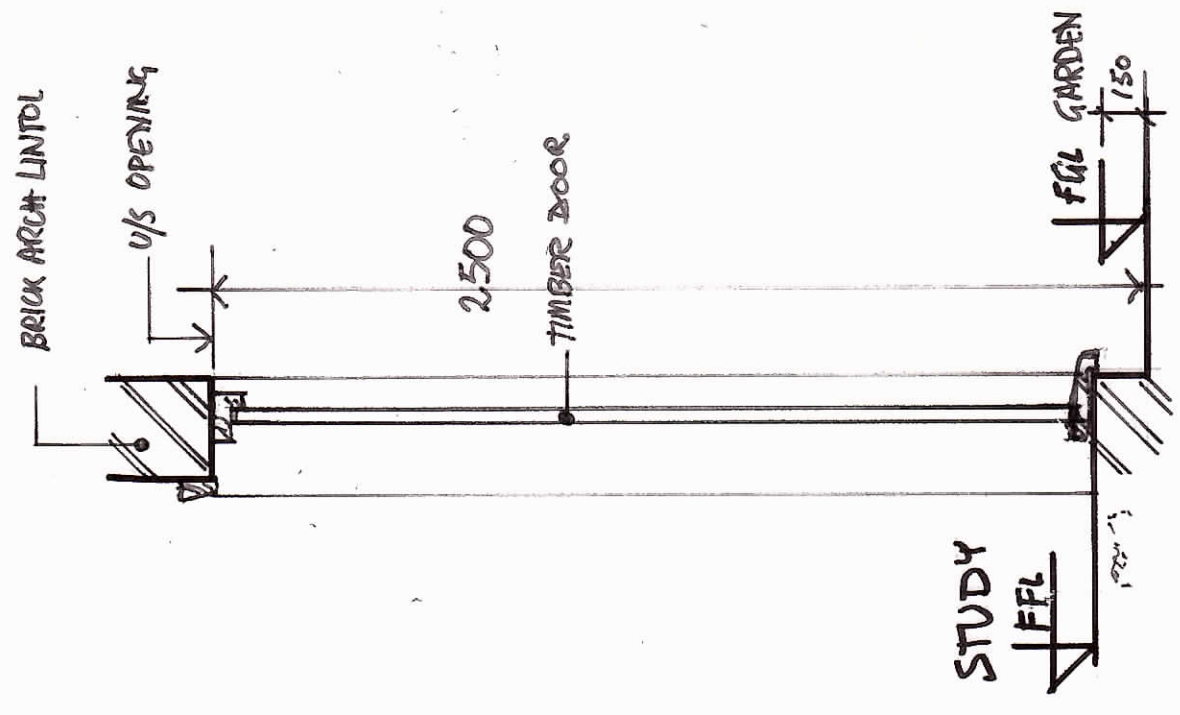

• EXISTING DOOR/FANLIGHT

• PROPOSED SLIDING DOORS
IN EXISTING OPENING

A

• EXISTING DOOR

PROPOSED WINDOW

B

EXISTING AND PROPOSED
DOOR AND WINDOW SECTIONS
13 BASILDE CRESCENT
LONDON NW3 5QY

SCALE BAR 1:20 AT A3

transformation

DWNG 2071/200
MAY '19 SCALE 1:20