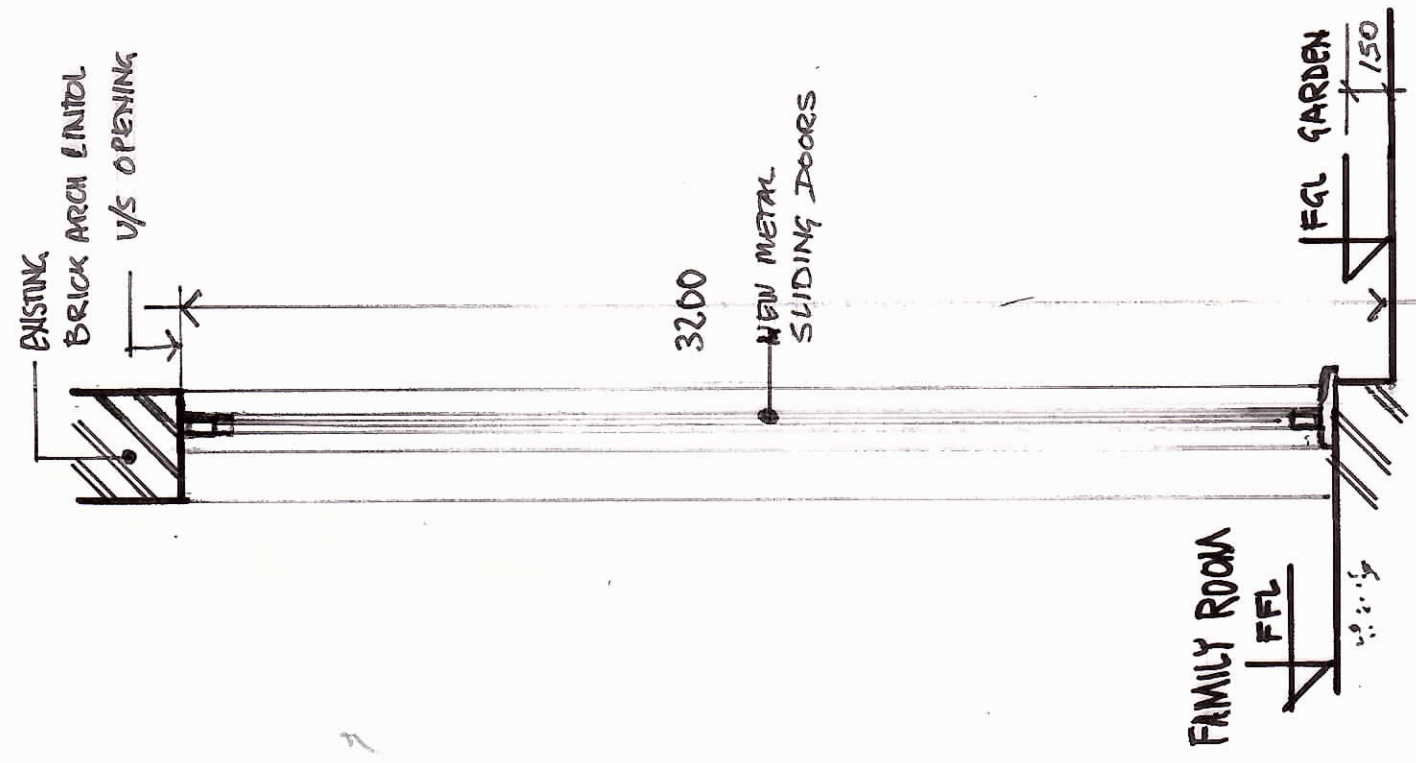

• EXISTING DOOR/FANLIGHT

• PROPOSED SLIDING DOORS
IN EXISTING OPENING

A

• EXISTING DOOR

PROPOSED WINDOW

B

EXISTING AND PROPOSED
DOOR AND WINDOW SECTIONS
13 BASILDE CRESCENT
LONDON NW3 5QY

SCALE BAR 1:20 AT A3

transformation

DWNG 2071/200
MAY '19 SCALE 1:20