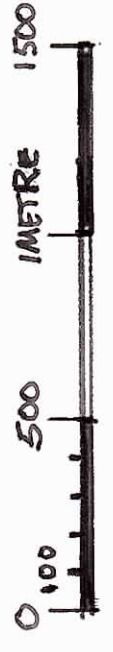

• EXISTING DOOR/FANLIGHT

• PROPOSED SLIDING DOORS
IN EXISTING OPENING

A

• EXISTING DOOR

PROPOSED WINDOW

B

EXISTING AND PROPOSED
DOOR AND WINDOW SECTIONS
13 BASILDE CRESCENT
LONDON NW3 5QY

SCALE BAR 1:20 AT A3

transformation

DWNG 2071/200
MAY '19 SCALE 1:20