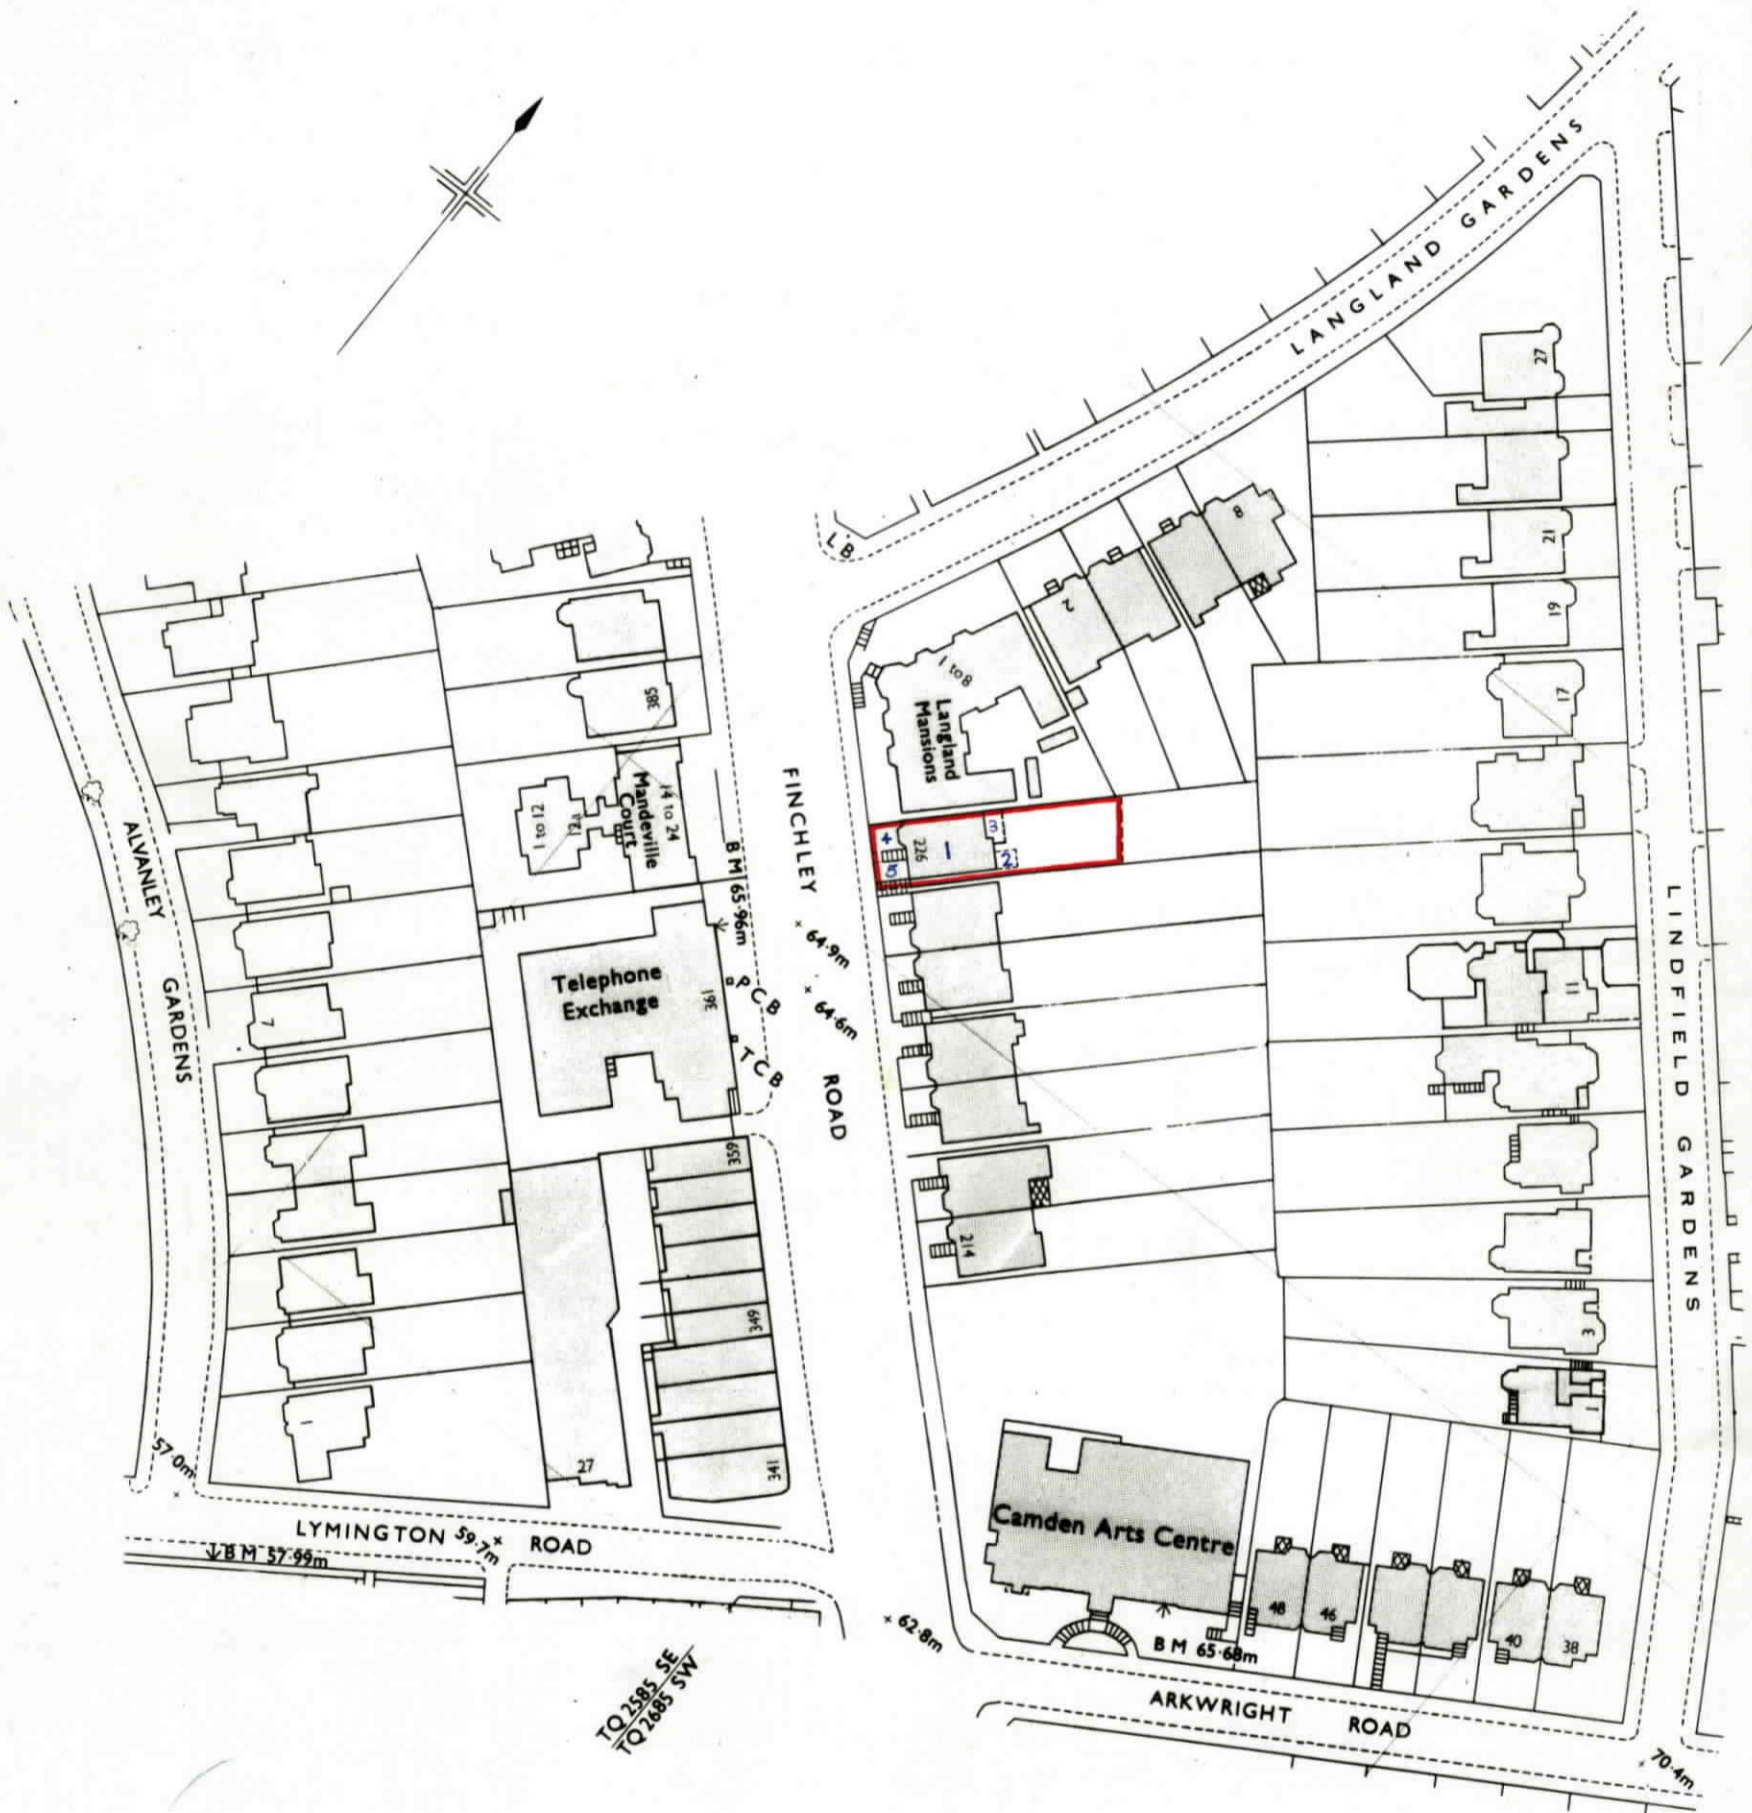

H.M. LAND REGISTRY		TITLE NUMBER	
		LN176358	
ORDNANCE SURVEY PLAN REFERENCE	COUNTY	SHEET	NATIONAL GRID
	GREATER LONDON		TQ 2585
Scale: 1/1250			SECTION AB
			© Crown copyright 1974

BOROUGH OF CAMDEN

Old Reference LN 11 99 K&O

This is a copy of the title plan on 6 FEB 2019 at 15:13:39. This copy does not take account of any application made after that time even if still pending in HM Land Registry when this copy was issued.

HM Land Registry endeavours to maintain high quality and scale accuracy of title plan images. The quality and accuracy of any print will depend on your printer, your computer and its print settings. This title plan shows the general position, not the exact line, of the boundaries. It may be subject to distortions in scale. Measurements scaled from this plan may not match measurements between the same points on the ground.