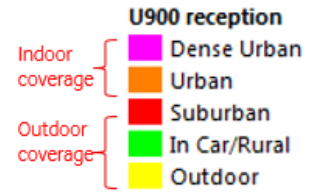

Coverage plots (3G voice coverage)

Existing U900

Coverage plots (3G voice coverage)

- U900 reception**
- Indoor coverage
 - Dense Urban
 - Urban
 - Suburban
 - Outdoor coverage
 - In Car/Rural
 - Outdoor