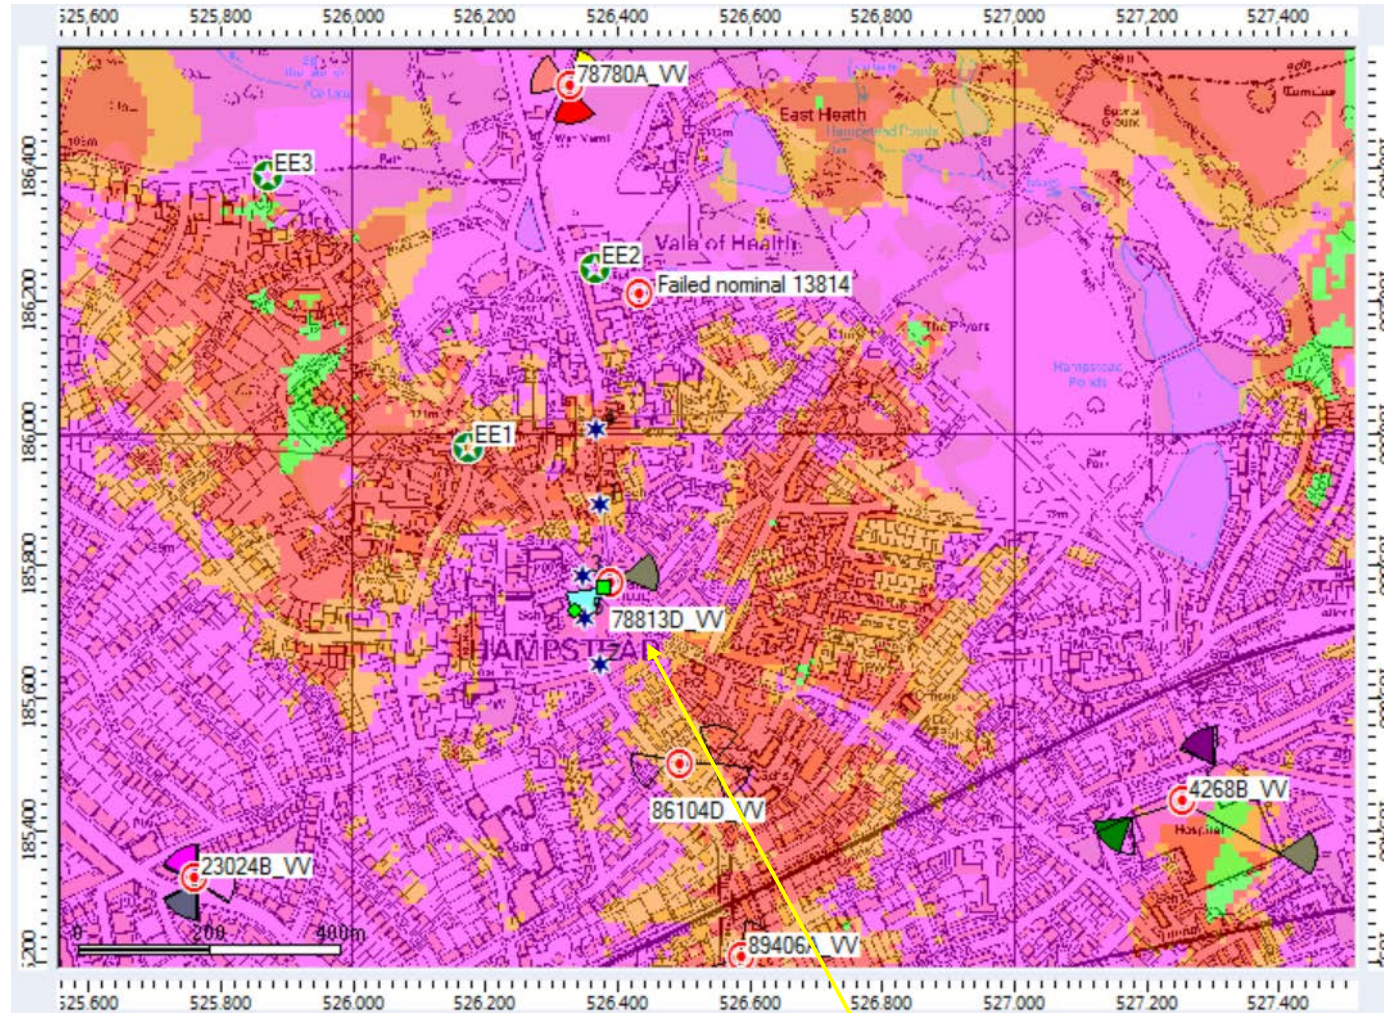

Coverage plots (3G voice coverage)

Existing U900

Coverage plots (3G voice coverage)

- U900 reception**
- Indoor coverage
 - Dense Urban
 - Urban
 - Suburban
 - Outdoor coverage
 - In Car/Rural
 - Outdoor

U900 with 78813