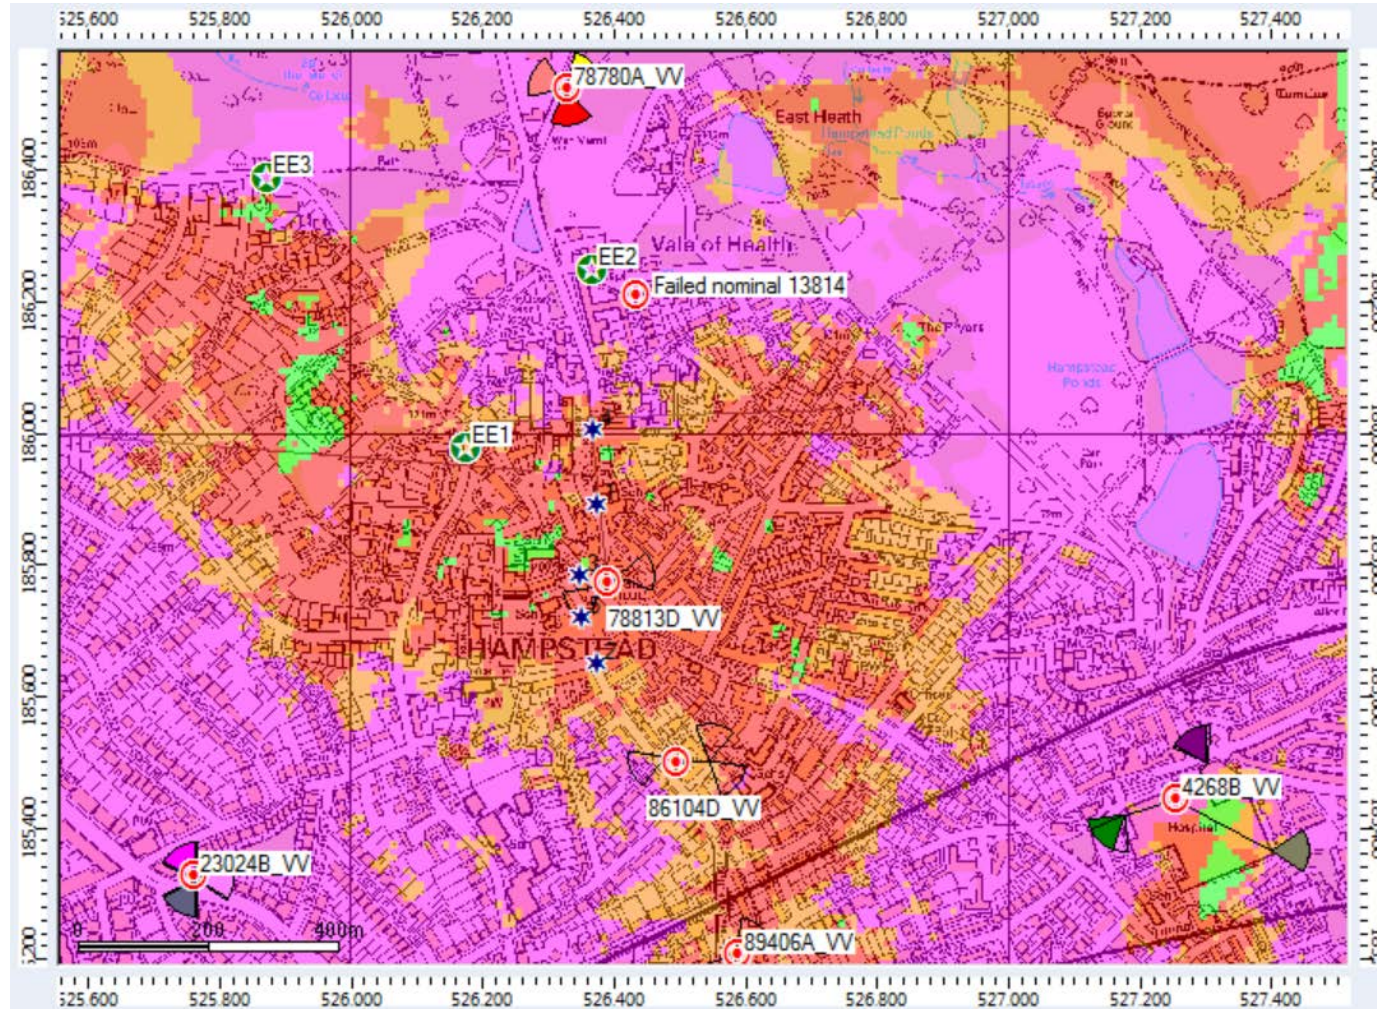

Coverage plots (3G voice coverage)

Existing U900

Coverage plots (3G voice coverage)

- U900 reception**
- Indoor coverage
 - Dense Urban
 - Urban
 - Suburban
 - Outdoor coverage
 - In Car/Rural
 - Outdoor

U900 with 78813