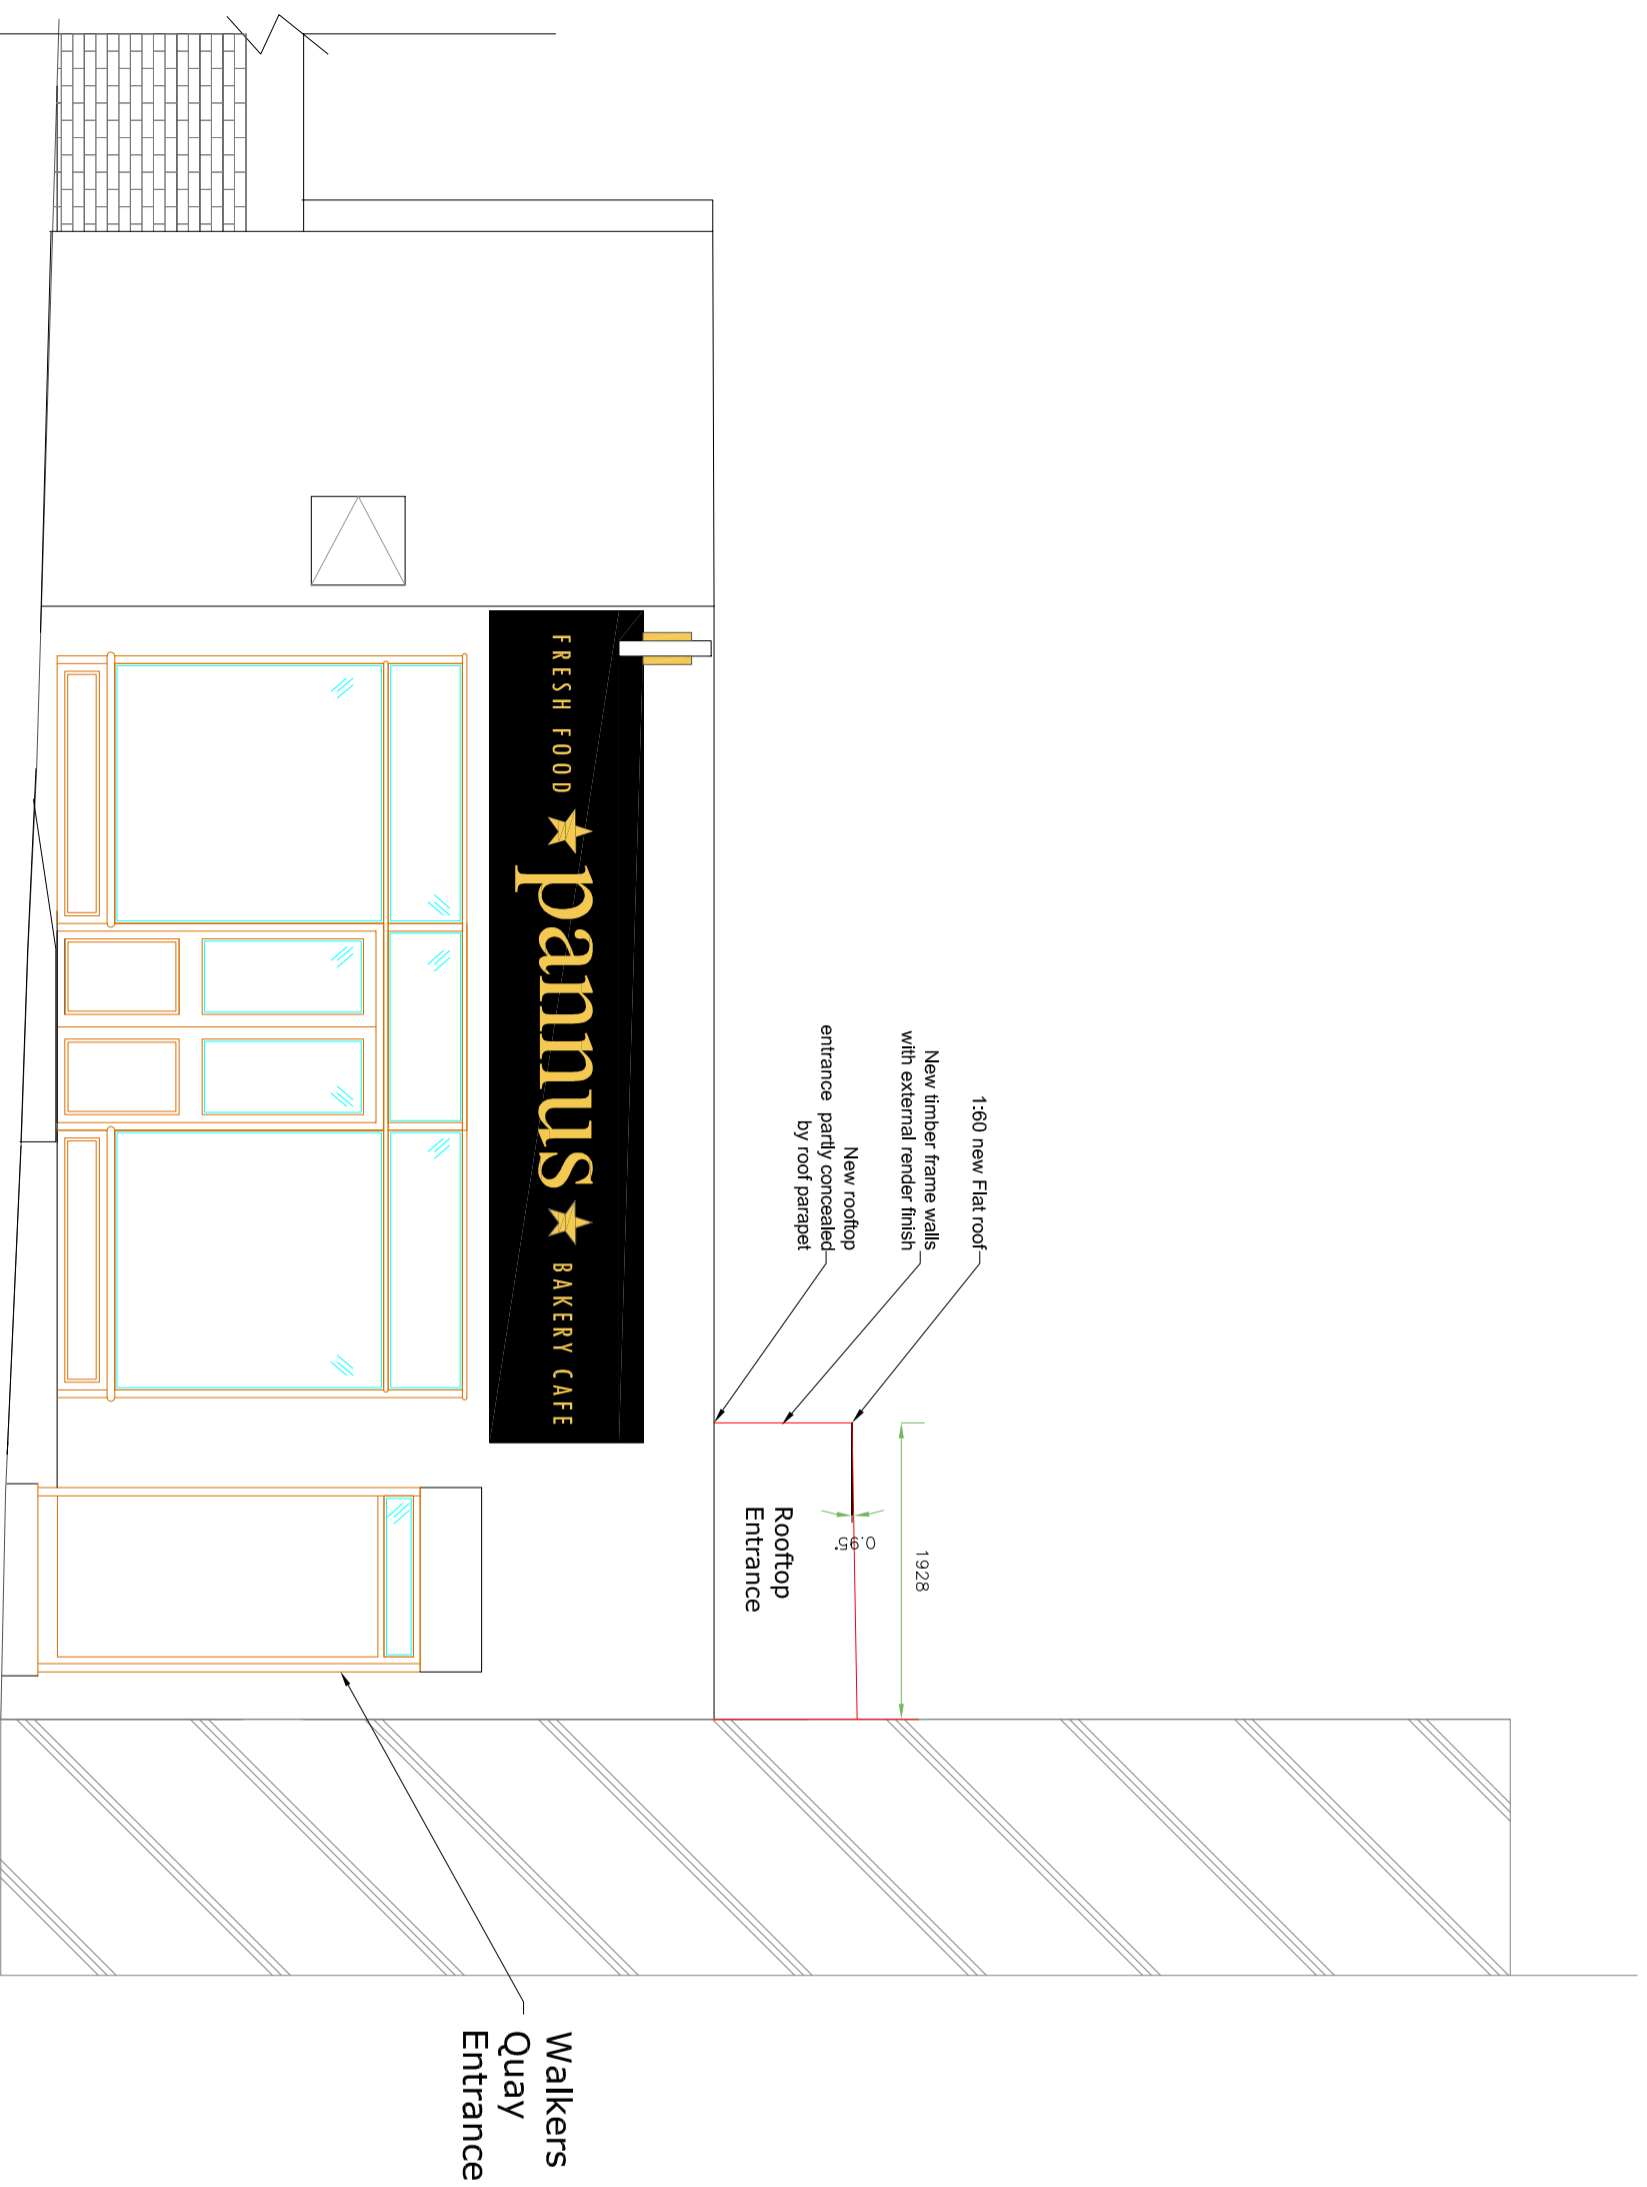

PLANNING PERMISSION

01 Shopfront Elevation - Proposed
Scale 1:50

METER

PLANNING PERMISSION

No	Date	By	Comments	Chk'd
1	24.05.19	MGG	Revised Drawings	MGG

Do not scale
All dimension to be checked on site

Job Title:
Walkers Quay
250 Camden High St
London NW1 8QS
Job Number:
JD/002/7772

Drawing Title:
**PLANNING PERMISSION-
PROPOSED FRONT VIEW**

Designed: **MGG** Drawn: **MGG**
Scale: **1:50 @ A3** Date: **24.05.2019**

García Consulting Eng Ltd
10th Floor
1 Canada Square
Canary Wharf
E14 5AA
Tel: +44 (0) 75 39 762838
Email: info@garcia-engineering.com
Website: www.garcia-engineering.com