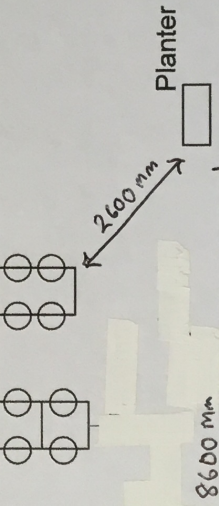

Pavement

2800mm

Bollard

Planter

Bollard

1900mm

Bollard

3600mm

Bollard

GATE STREET

FLEET RIVER BAKERY
71 LINCOLNS INN FIELDS

5000mm

Planter

2600mm

1850mm

8600mm

6000mm

TWYFORD PLACE (Pedestrian)

20000mm

KEY

- Small Table 700 x 700mm
- Larger Table 1200 x 700mm
- Chairs 450 x 430mm
- Planters 900 x 400mm