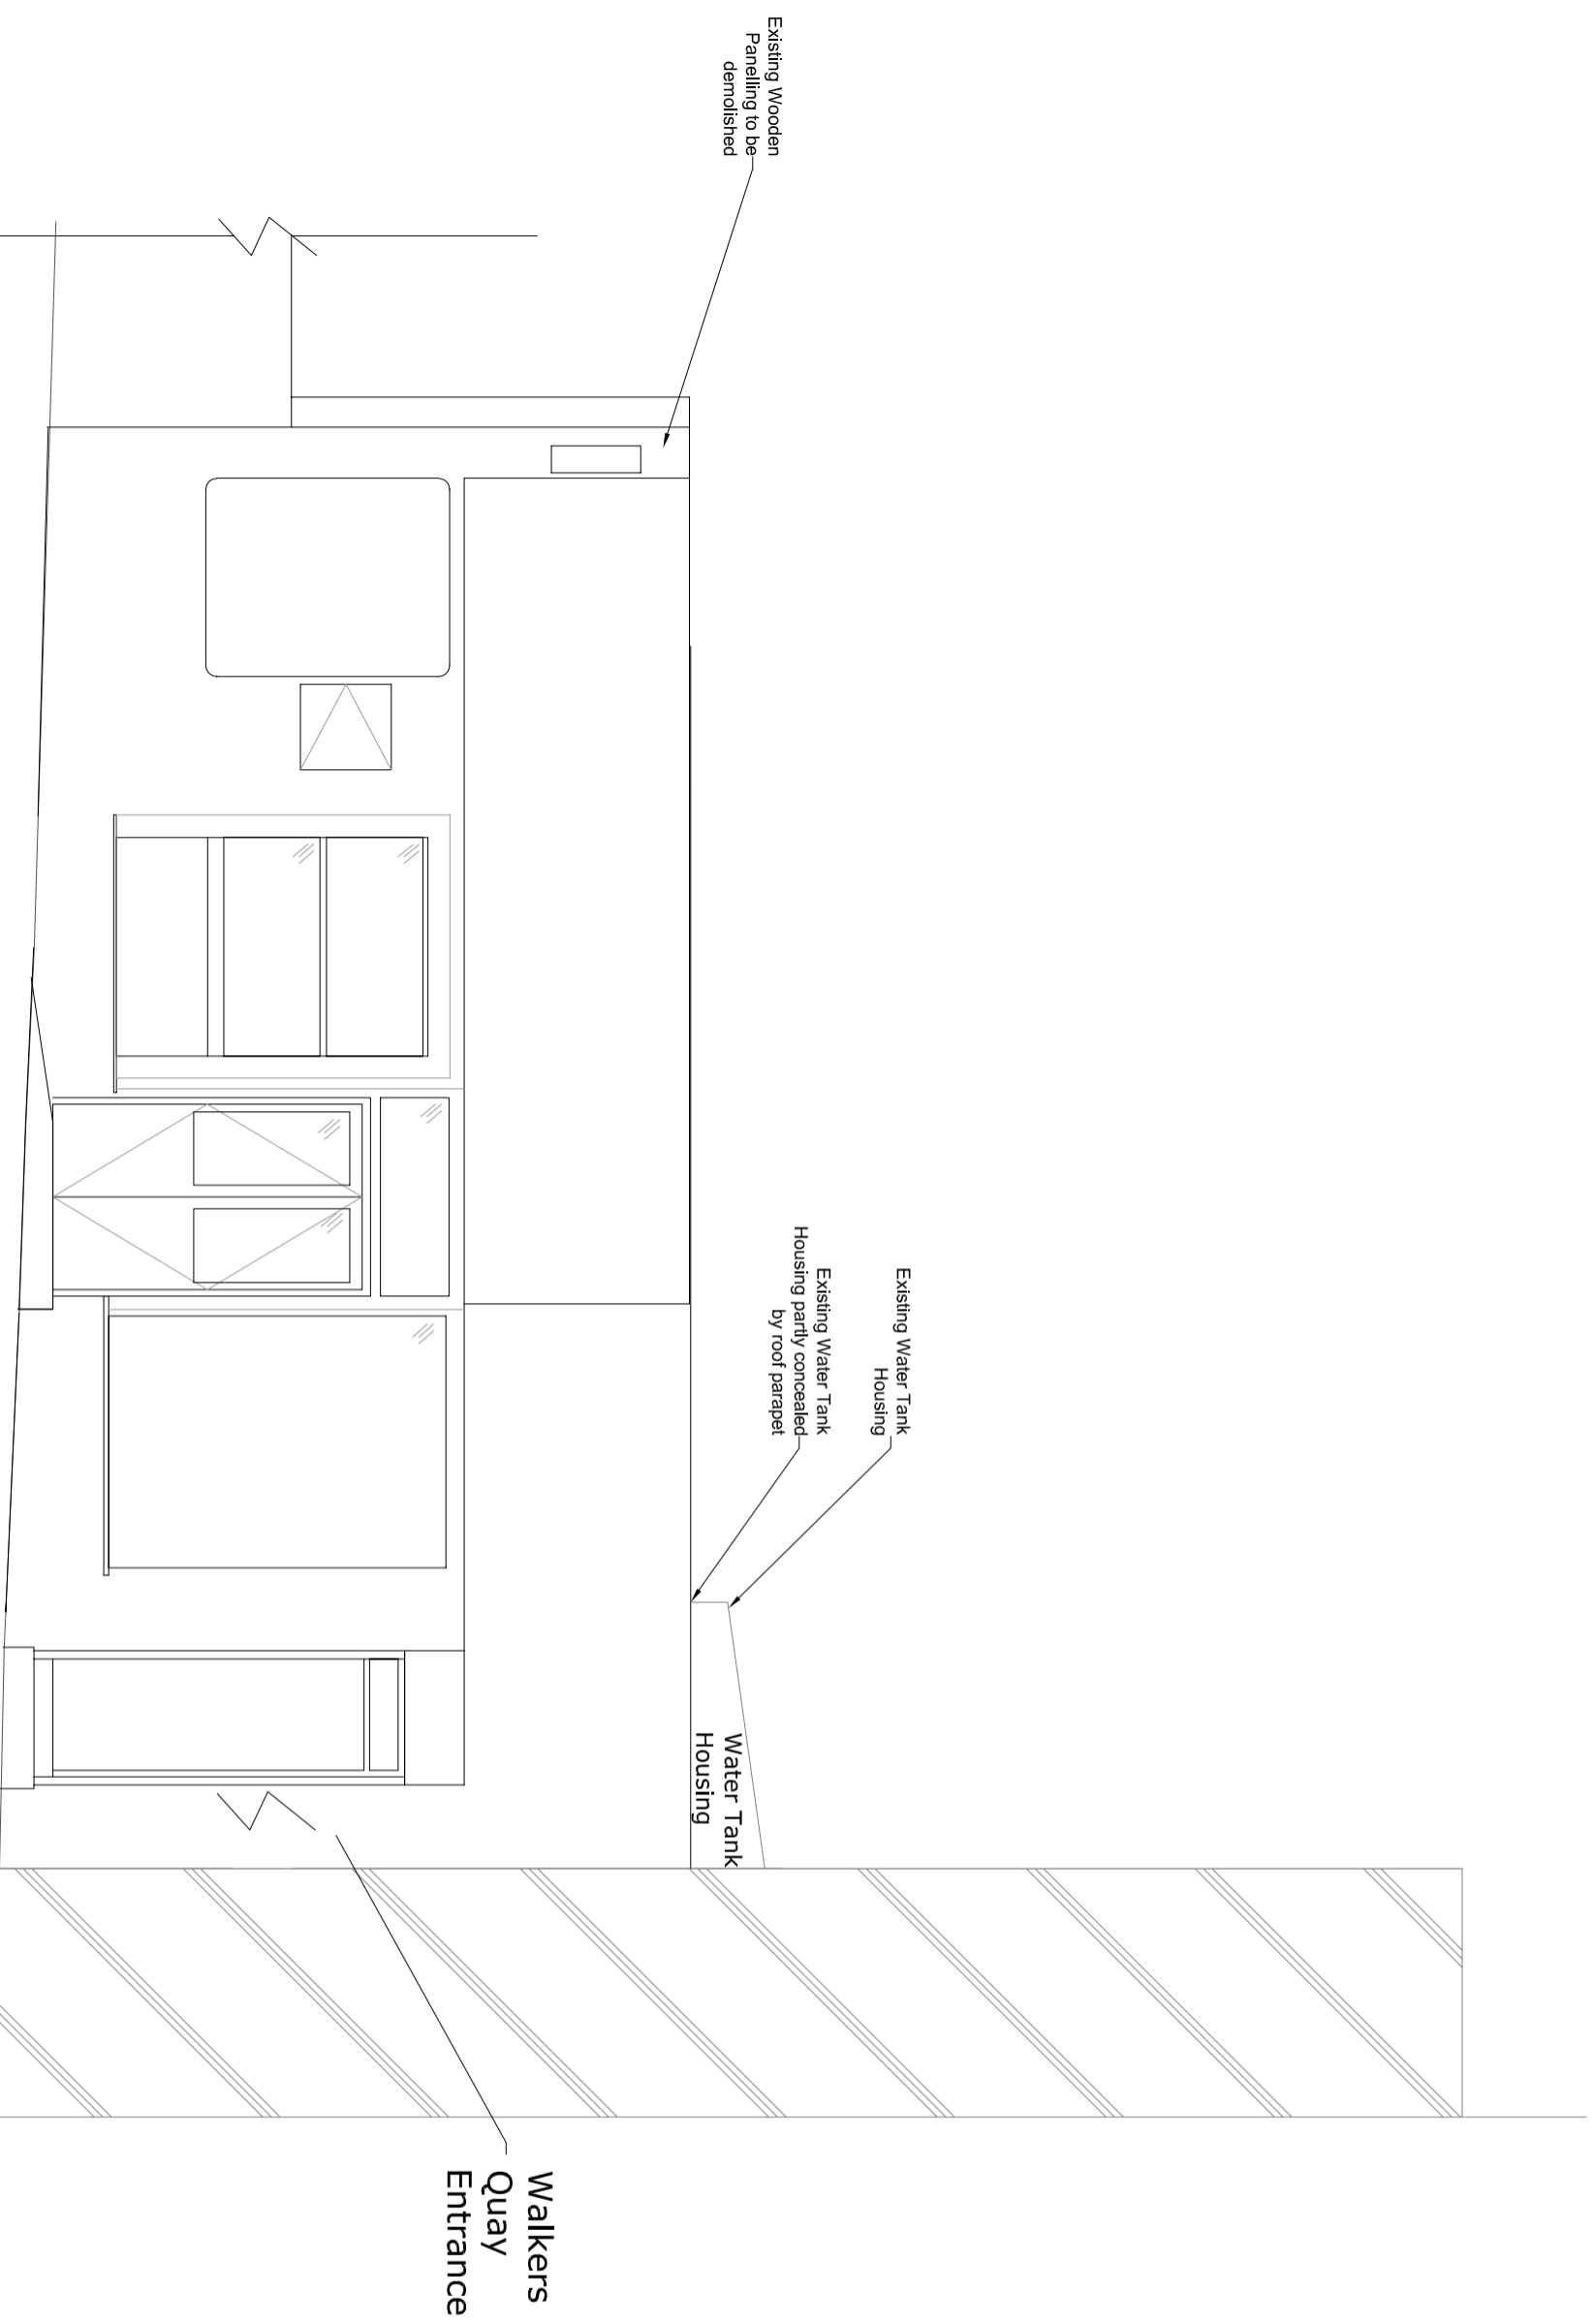

PLANNING PERMISSION

-	-	-	-	-
-	-	-	-	-
-	-	-	-	-
No	Date	By	Comments	Chk'd

Do not scale
All dimension to be checked on site

Job Title:
Walkers Quay
250 Camden High St
London NW1 8QS
Job Number:
JD/002/772

Drawing Title:
PLANNING PERMISSION – EXISTING FRONT VIEW

Designed:	MGG	Drawn:	MGG
Scale:	1:50 @ A3	Date:	24.05.2019

García Consulting Eng Ltd
10th Floor
1 Canada Square
Canary Wharf
E14 5AA
Tel: +44 (0) 75 39 762838
Email: info@garcia-engineering.com
Website: www.garcia-engineering.com

Client	Drg: No.	Rev
AW	APL-108	-

01 Shopfront Elevation - Existing
Scale 1:50

METER