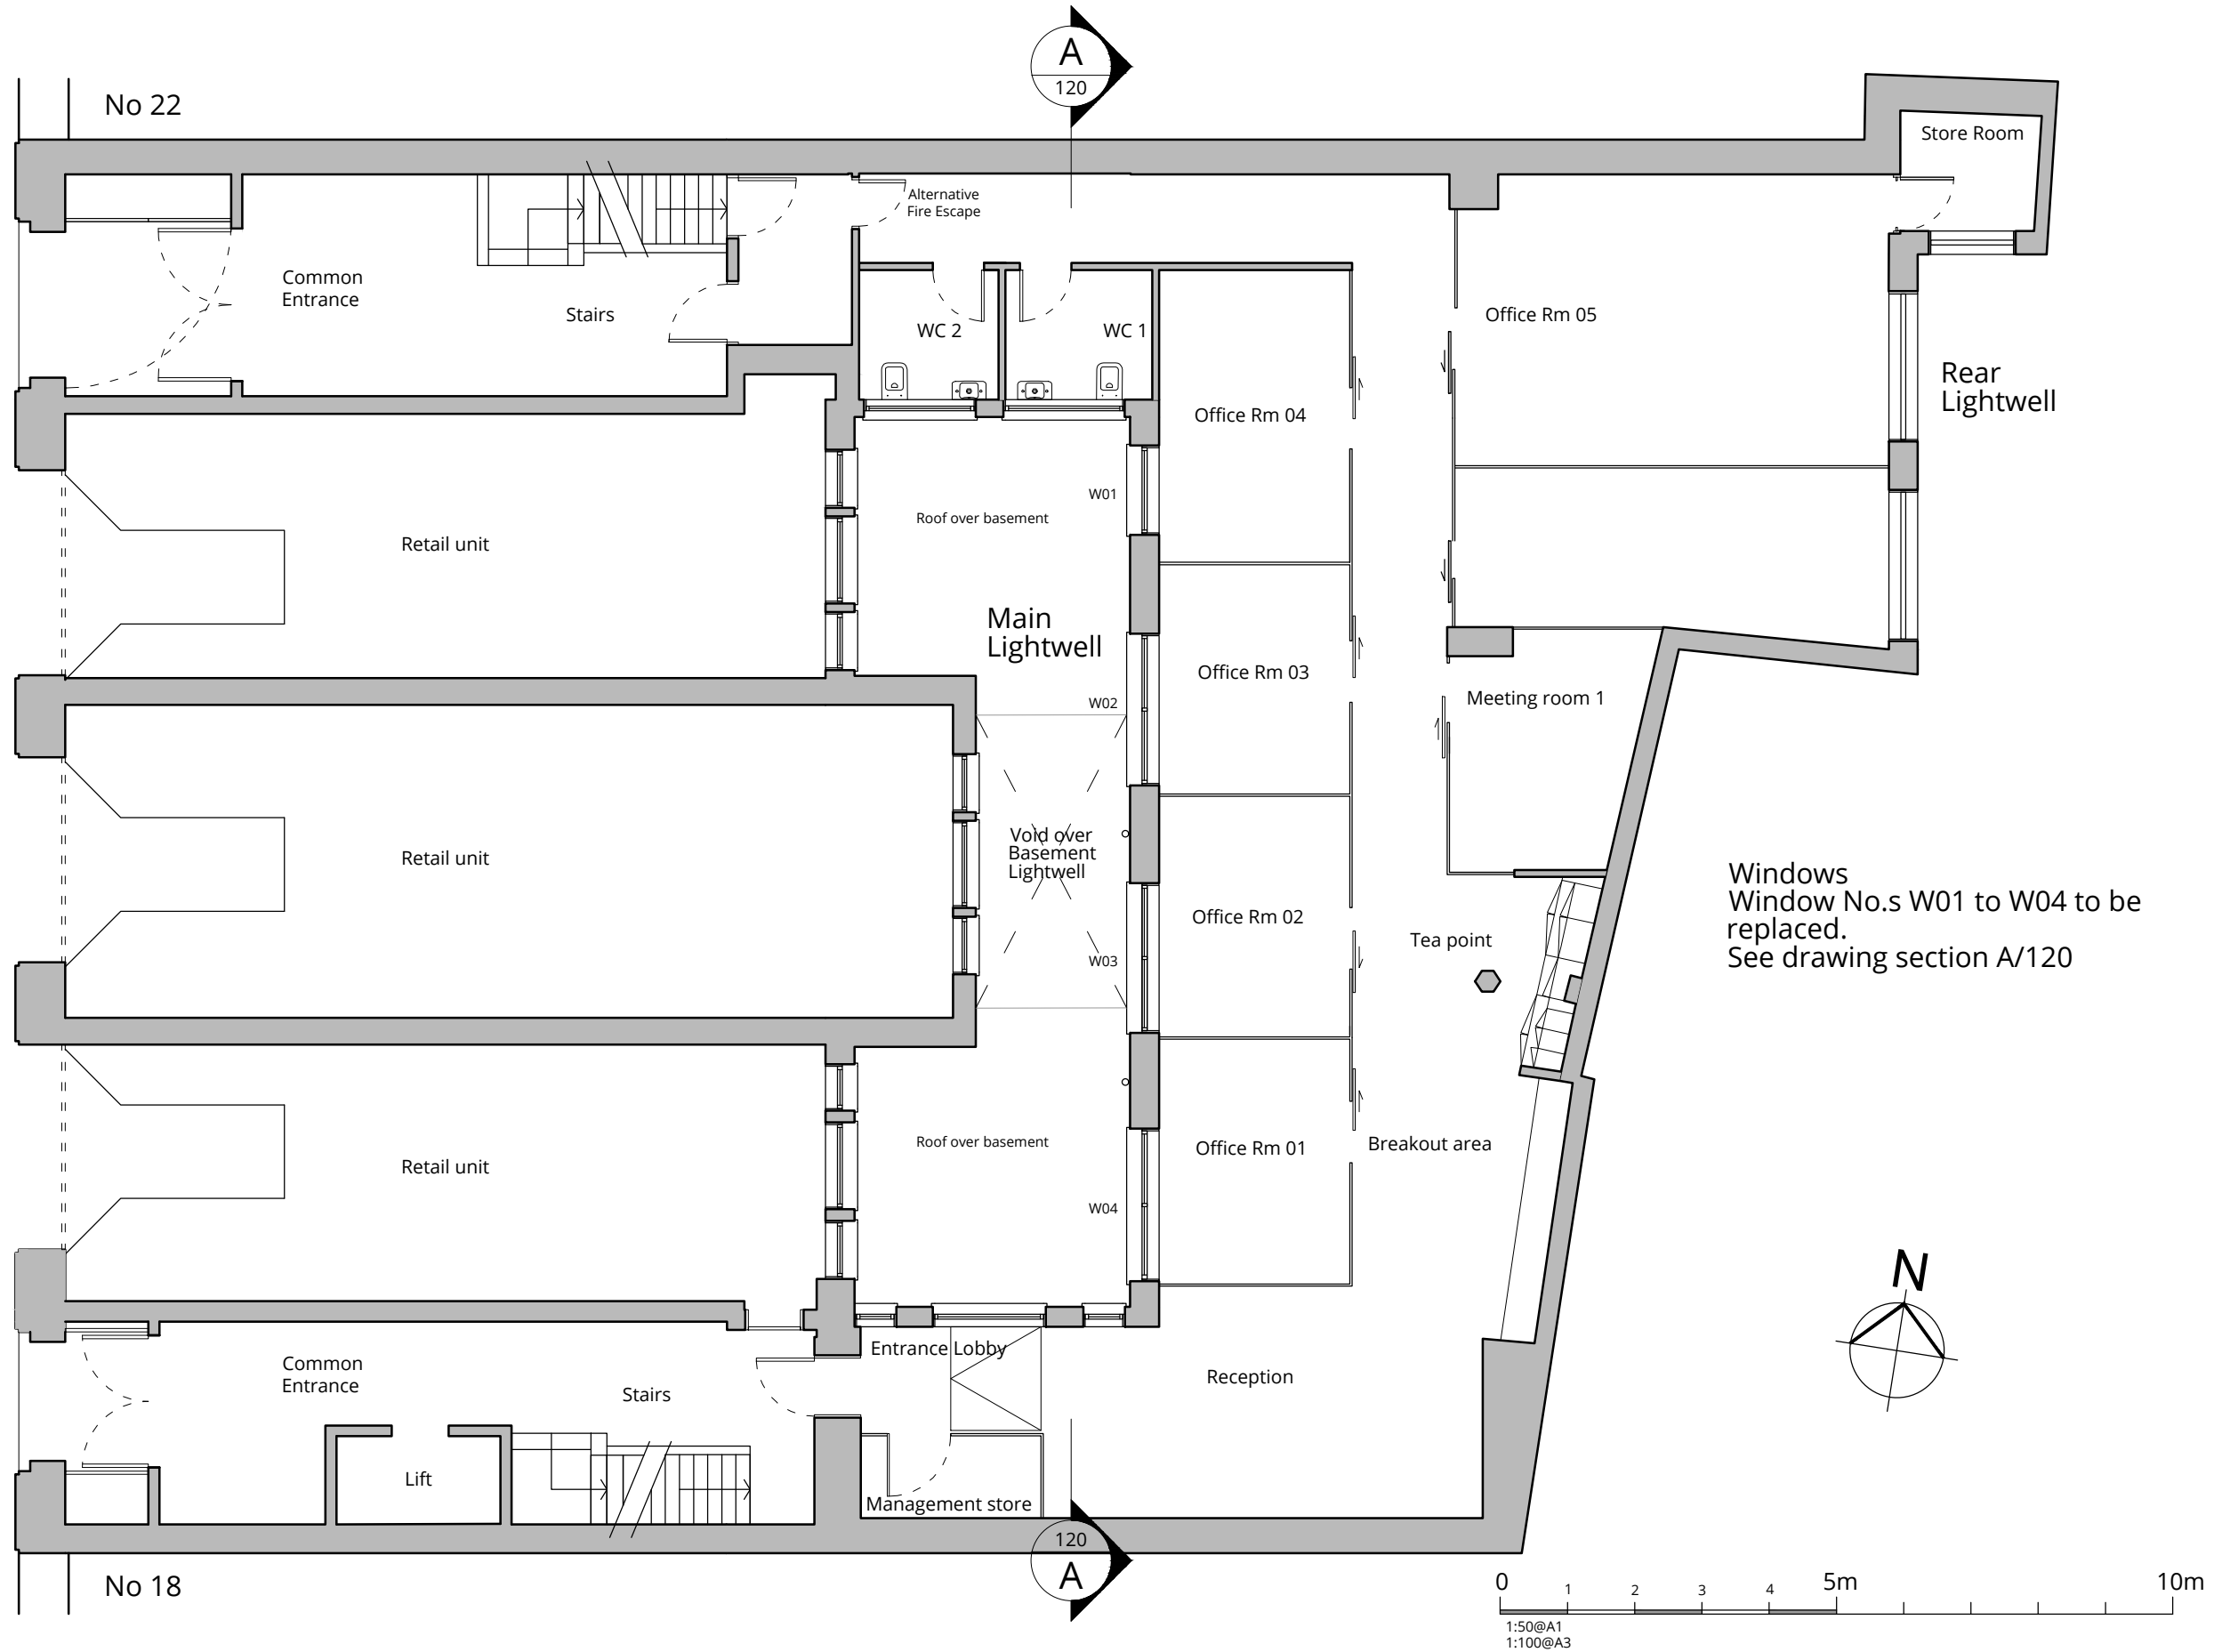

Hatton Garden

Windows
Window No.s W01 to W04 to be replaced.
See drawing section A/120

London 16 Lambton Place Notting Hill
London W11 2SH T +44 (0)20 7229 3125
Oxford Chandos Yard 83 Bicester Road
Long Crendon HP18 9EE T +44 (0)1844 203310
W www.wolffarchitects.co.uk E info@wolffarchitects.co.uk

This drawing is protected under Copyright and at no time should any portion be reproduced or copied without the permission of the Architect (Design Copyright Act 1968) It must not be used for purposes other than that for which it is provided. It is supplied without liability for any errors or omissions. All dimensions to be checked on site.

Rev.	Description	Date	Rev.	Description	Date	Rev.	Description	Date
0	First issue.	07.05.19						

Project Title
19-21 Hatton Garden
London EC1N 8BA

Drawing Title
Ground Floor Plan as Existing

Drawn by	Checked by	Scale	Project No.	Work Stage	Dwg. No.	Rev.
AB	AG	1:100 @ A3	1918 - PL		101	0

Status: PL