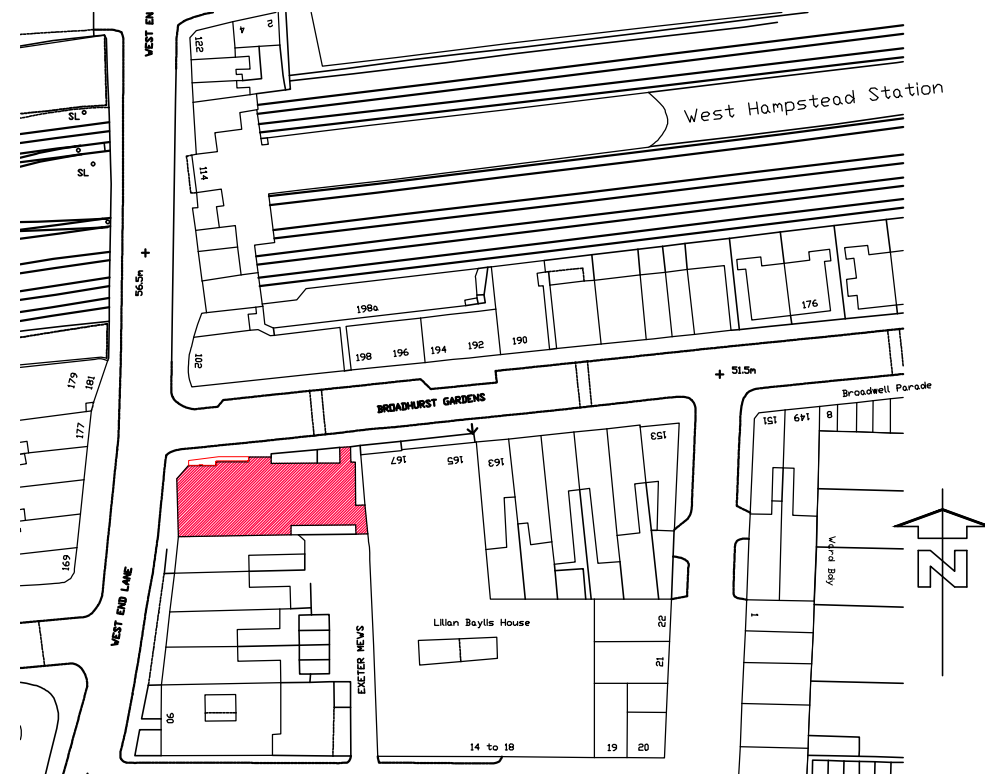

PROPOSED PAVEMENT PLAN

BROADHURST GARDENS

FURNITURE STYLE

FURNITURE

**Chairs**  
Wood look black and aluminium armchair ref  
AEL Vouvray chair charcoal CODE: L2606  
approx size 550mm (w) x 580mm (d)

**Tables**  
Wood look black and aluminium pedestal table ref  
AEL Black pedestal table 600 x 600mm CODE  
WTP6SBK

**Planters**  
Black GRP box planters with box ball and lights  
750mm (h) x 400mm (d) x 400mm (w)  
with 250mm dia box ball  
ref AEL PL5075

SITE LOCATION PLAN (SCALE 1:1250)

July 2016

W E S T E N D L A N E

Scale: 1:100 @A3  
Drawing Number: 2219-20  
Rev:

Project: RAILWAY  
100 West End Road, Hampstead. NW6 2LU

**PembrookDesign**

NOTE: CONTRACTORS ARE TO CHECK ALL SIZES AND DIMENSIONS BEFORE SETTING OUT ANY SITE OR SHOPWORK ANY ERRORS OR DISCREPANCIES TO BE REPORTED AND RESOLVED BY THE SITE SPECIFIC PROJECT DESIGNER/BUILDER AND RESPECTIVE AGENTS