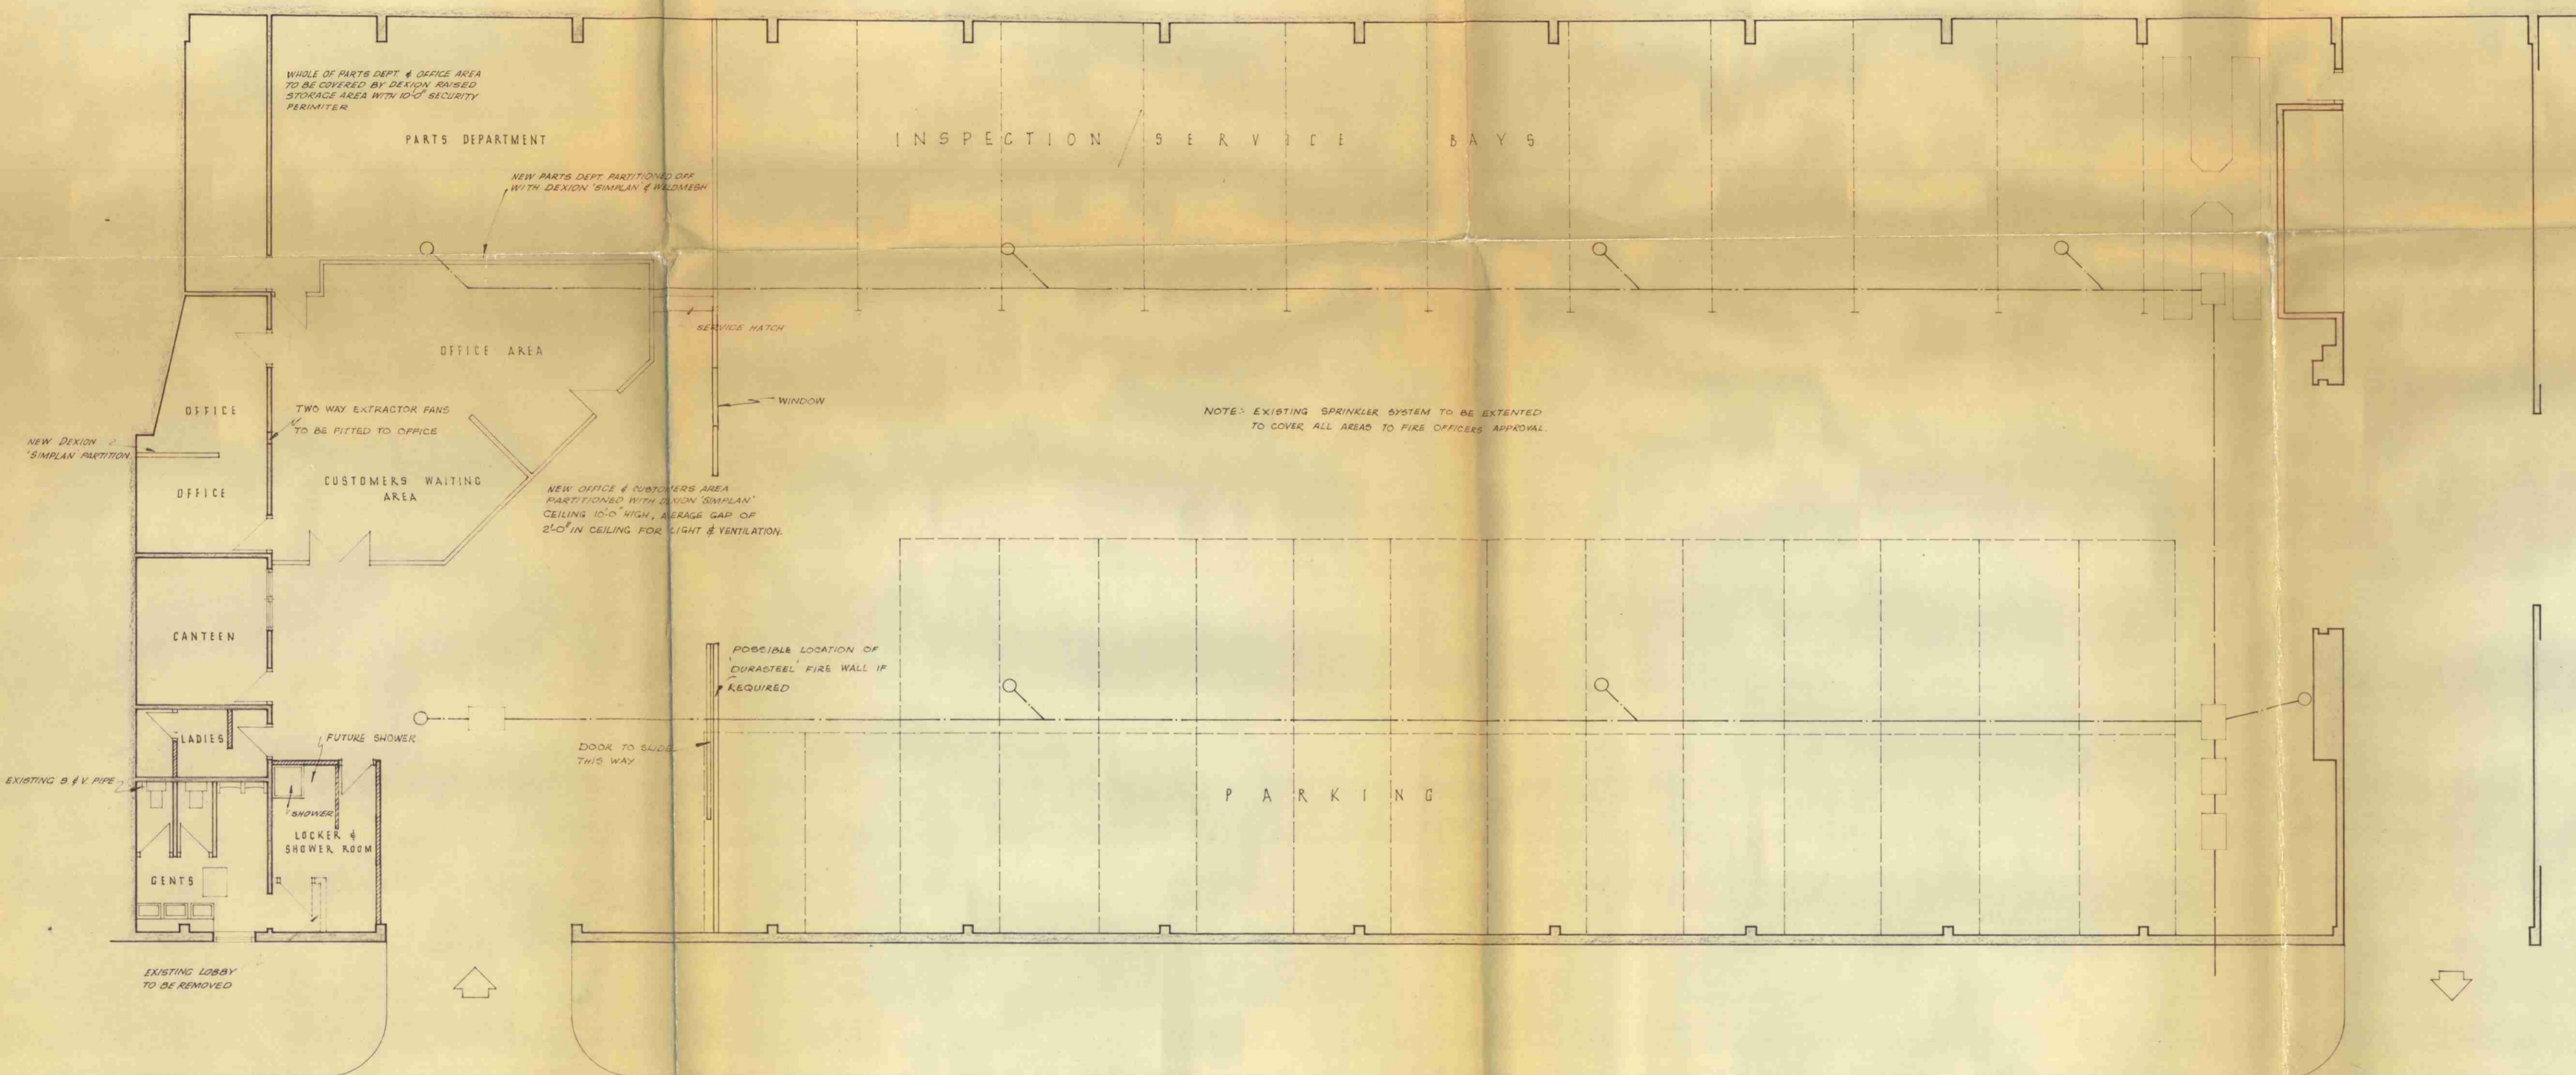

ENLARGEMENT SHOWING TOILET ARRANGEMENT

SCALE: 1/4" TO 1'-0"

ELEVATION ON A - A - WASTE ARRANGEMENT

SCALE: 1/8" TO 1'-0"

ELEVATION ON B-B SHOWING FIRE WALL.

(1/8" TO 1'-0")

SITE PLAN

LONDON BOROUGH OF CAMDEN
 PLANS APPROVED
 31 JUL 1973
 ON BEHALF OF THE COUNCIL

Carl Coppy

CTP/412/11/13/6633

W I L L I A M R O A D

LEX BROOKLAND		KENWAY DESIGN GROUP LTD.	
PROPOSED ALTERATIONS TO		51-53 VICTORIA ST	
WILLIAM ROAD GARAGE		LONDON S.W.1	TEL 01-222-2444
DRG. NO: 334/1	SCALE: 1/8", 1/4", 1/2"	DRAWN BY: K.A. HAYES	REVISION: