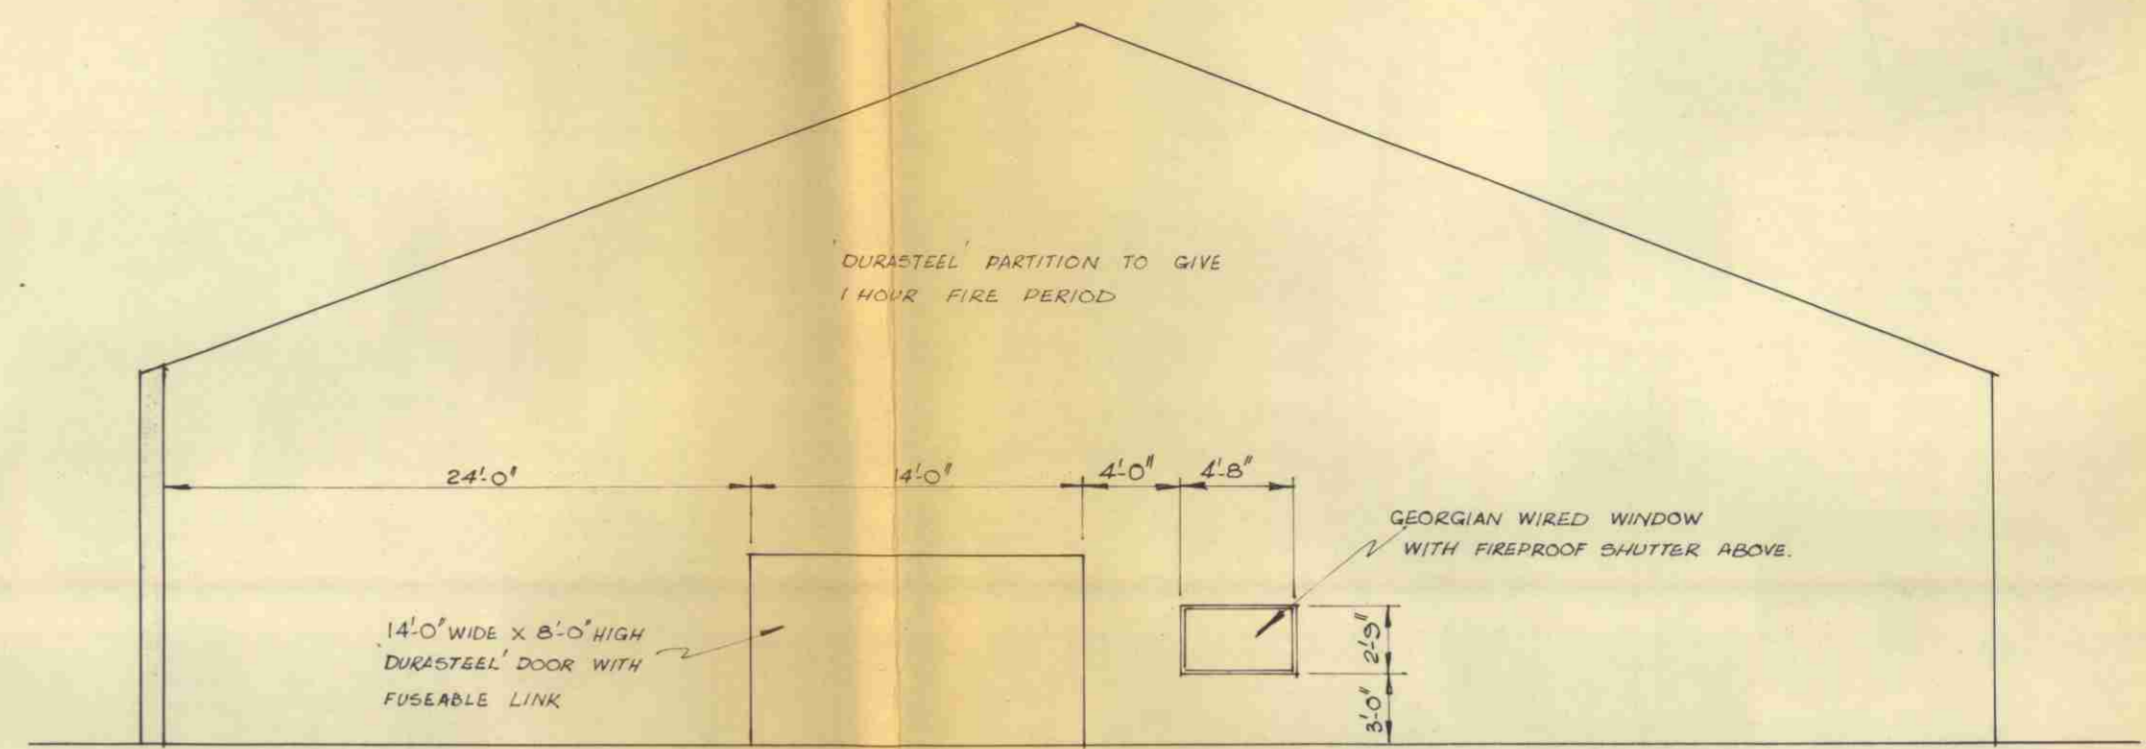

ENLARGEMENT SHOWING TOILET ARRANGEMENT

SCALE: 1/4" TO 1'-0"

ELEVATION ON A - A - WASTE ARRANGEMENT

SCALE: 1/8" TO 1'-0"

ELEVATION ON B-B SHOWING FIRE WALL.

(1/8" TO 1'-0")

SITE PLAN

LONDON BOROUGH OF CAMDEN
 PLANS APPROVED
 31 JUL 1973
 ON BEHALF OF THE COUNCIL