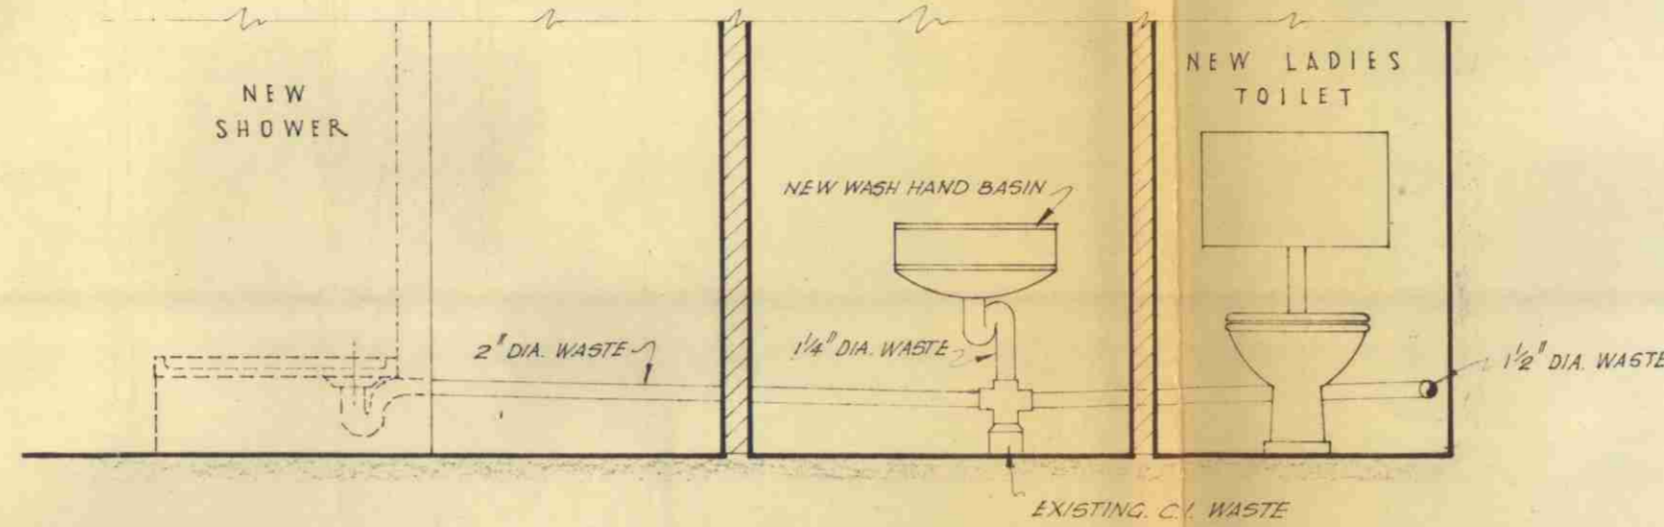

ENLARGEMENT SHOWING TOILET ARRANGEMENT

SCALE: 1/4" TO 1'-0"

ELEVATION ON A - A - WASTE ARRANGEMENT

SCALE: 1/8" TO 1'-0"

ELEVATION ON B-B SHOWING FIRE WALL.

(1/8" TO 1'-0")

SITE PLAN

LONDON BOROUGH OF CAMDEN
 PLANS APPROVED
 31 JUL 1973
 ON BEHALF OF THE COUNCIL