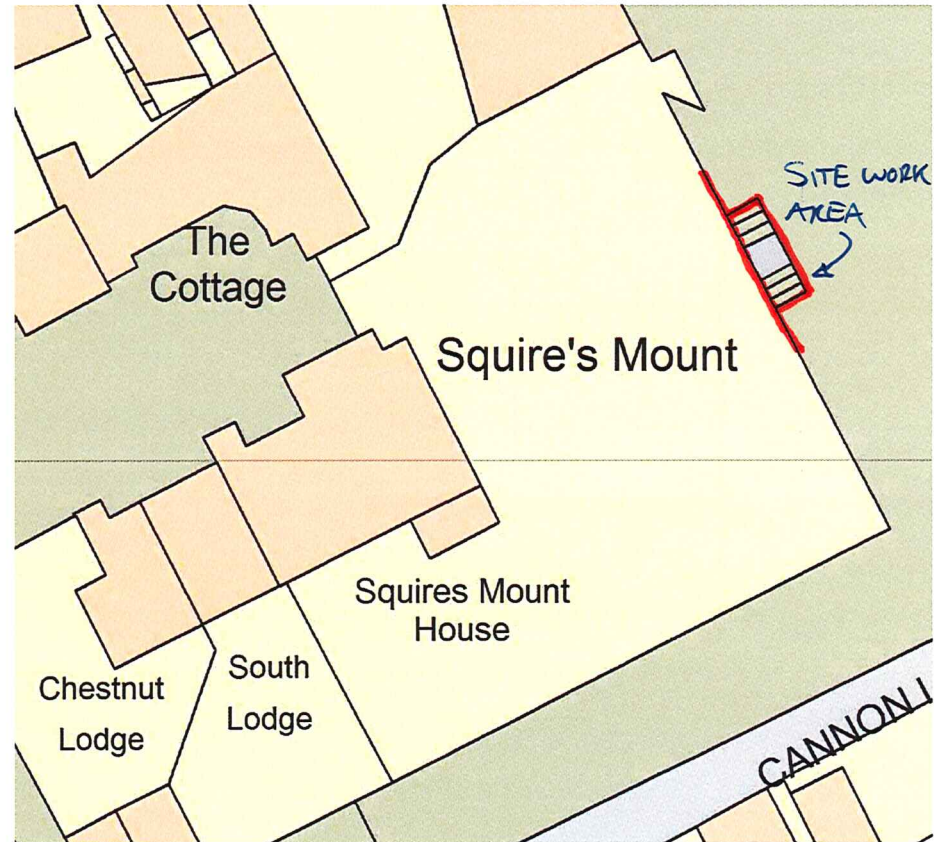

'Squires Mount' – Squires Mount, Hampstead London NW3 1EG
Location Plan

Scale: 1:1250 @ A4

Scale: 1:500 @ A4