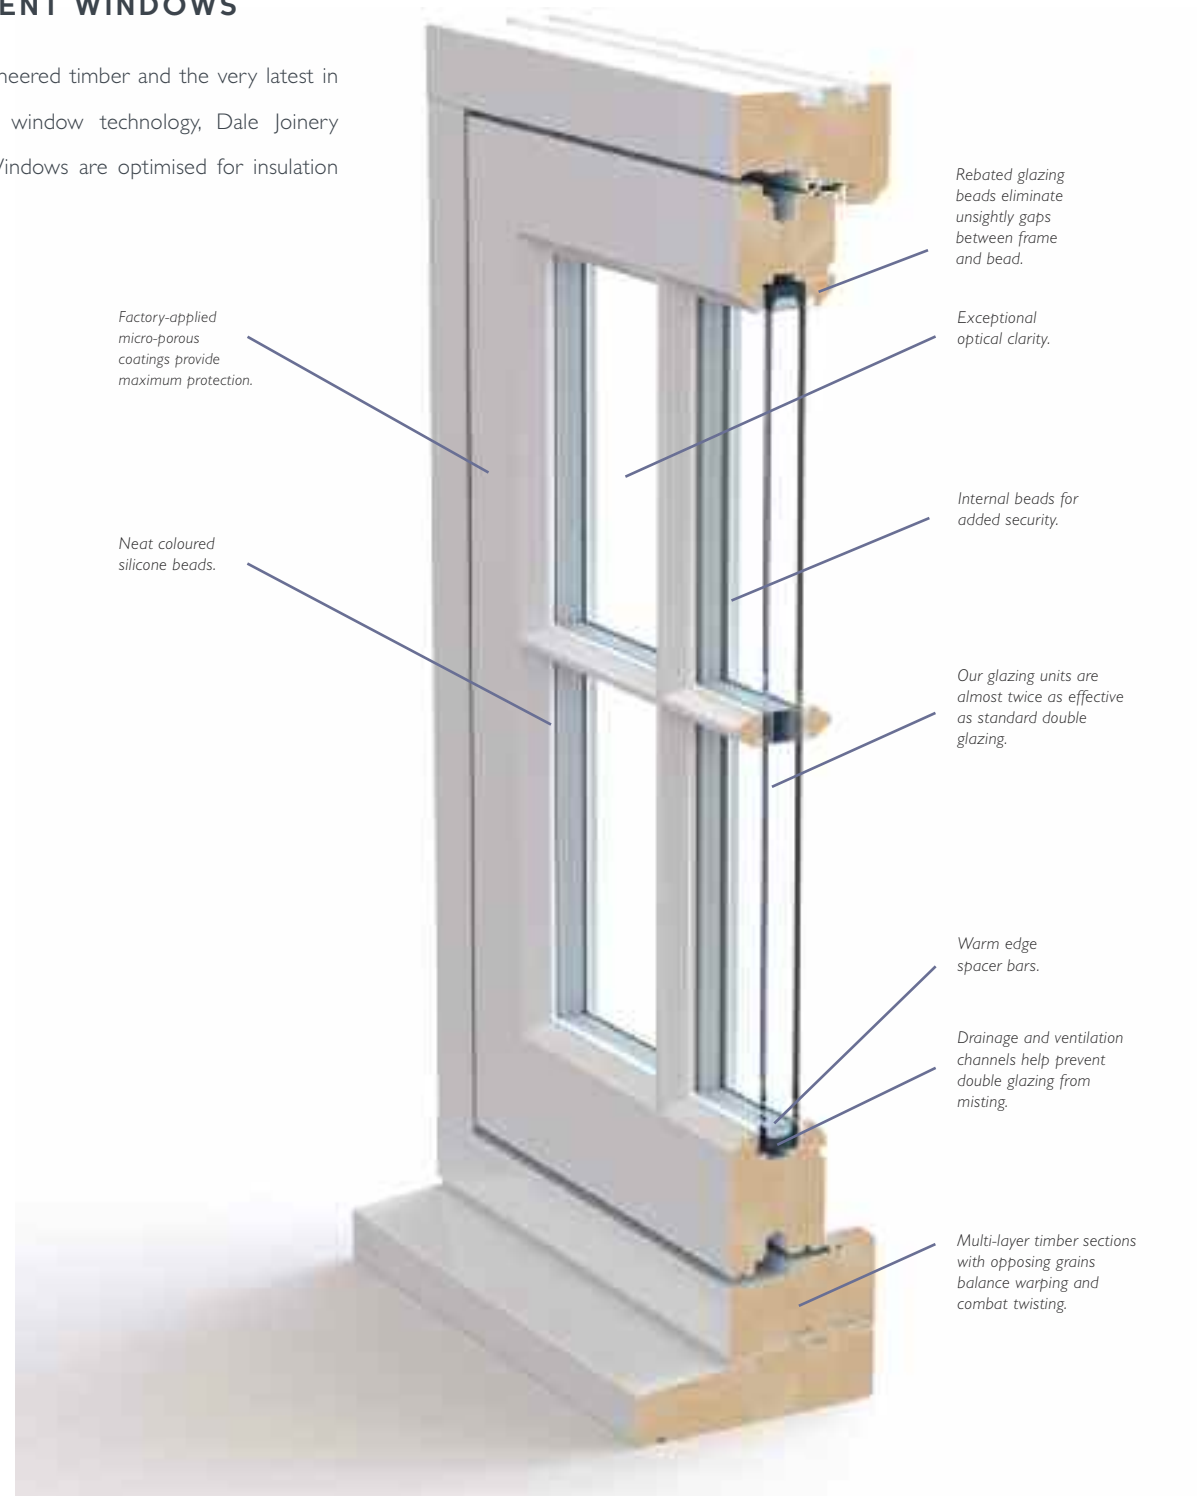

THE NATURAL CHOICE FOR YOUR HOME

LASTING PERFORMANCE & PROVEN *sustainability*

DALE JOINERY CASEMENT WINDOWS

Utilising engineered timber and the very latest in Scandinavian window technology, Dale Joinery Casement Windows are optimised for insulation and longevity.

Dale Joinery Flush Casements have sashes that close flush into the frame whilst our Stormproof Casements have sashes that close overlapping the frame, providing additional weather protection. Slim glazing bars in a wide variety of configurations may be added as required to enhance overall appearance.

With advanced draught sealing, highly efficient double glazing, internal beading and robust, multi-point locking systems, Dale Joinery Casement Windows deliver high performance and an authentic appearance.