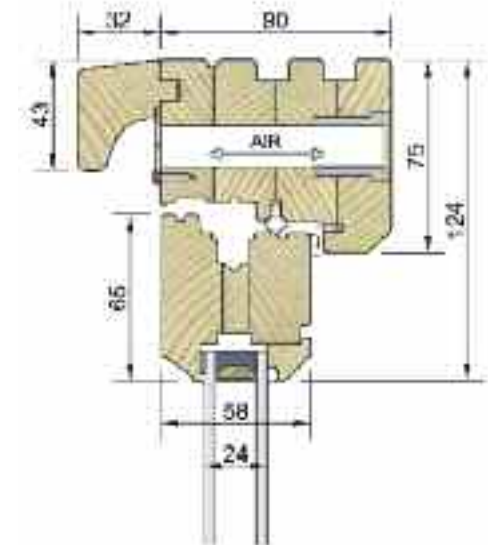

Dale Joinery Flush Casements have sashes that close flush into the frame whilst our Stormproof Casements have sashes that close overlapping the frame, providing additional weather protection. Slim glazing bars in a wide variety of configurations may be added as required to enhance overall appearance.

FLUSH CASEMENT

section drawings

Dale Joinery Flush Casement section drawings are included as a guide only and are not to scale.

If you would like a quotation for an upcoming project please contact us on 0845 652 7399.

Alternatively you can email our sales team with your plans sales@dalejoinery.co.uk

FLUSH CASEMENT

TRICKLE VENT DETAIL

FLUSH CASEMENT CILL

VENT & HEAD DRIP

GLAZING BARS