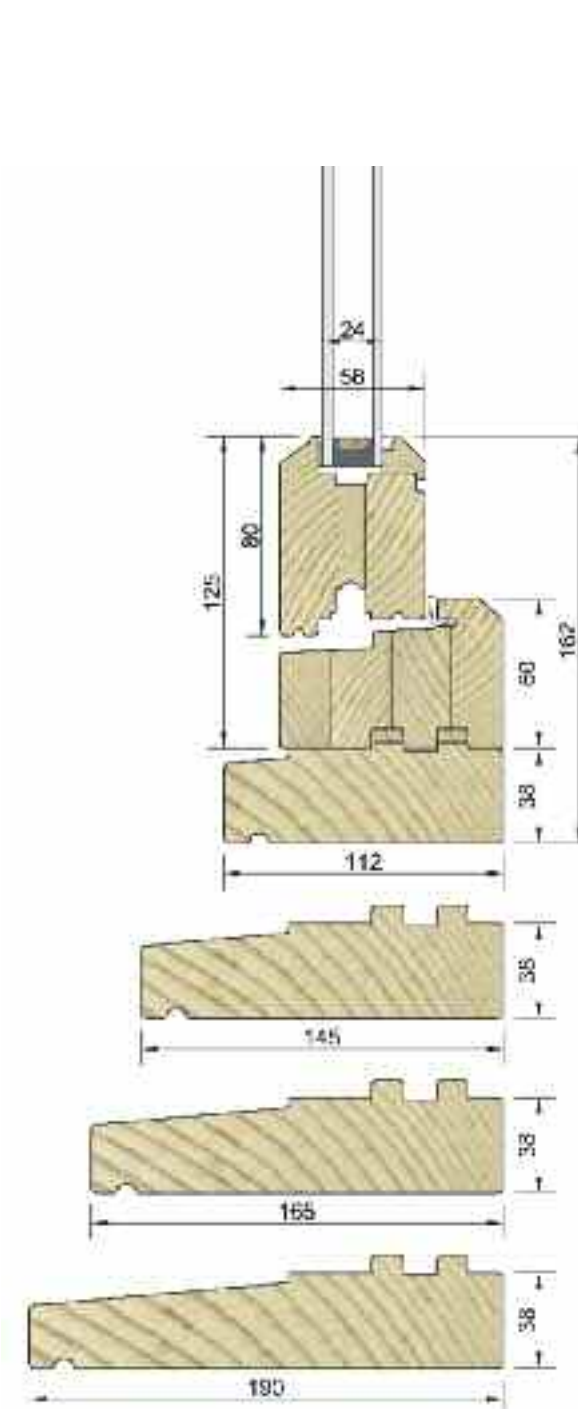

Dale Joinery Flush Casements have sashes that close flush into the frame whilst our Stormproof Casements have sashes that close overlapping the frame, providing additional weather protection. Slim glazing bars in a wide variety of configurations may be added as required to enhance overall appearance.

FLUSH CASEMENT

section drawings

Dale Joinery Flush Casement section drawings are included as a guide only and are not to scale.

If you would like a quotation for an upcoming project please contact us on 0845 652 7399.

Alternatively you can email our sales team with your plans sales@dalejoinery.co.uk

FLUSH CASEMENT

TRICKLE VENT DETAIL

FLUSH CASEMENT CILL

VENT & HEAD DRIP

GLAZING BARS