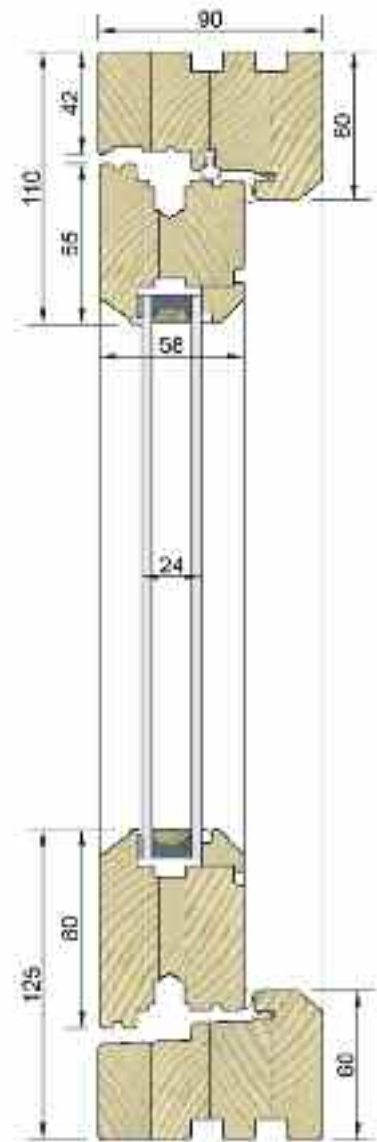

FLUSH CASEMENT

TRICKLE VENT DETAIL