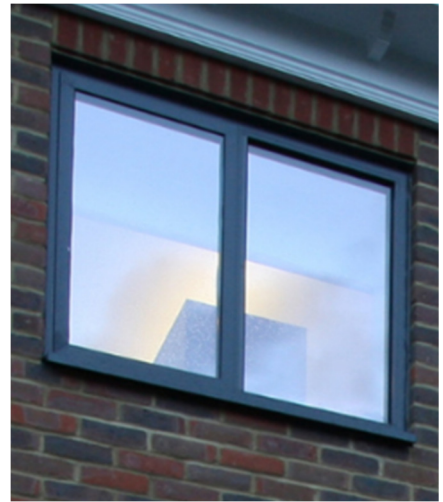

FRONT ELEVATION SPECIFICATIONS

Rev 1

1A Kemplay Road, London NW3 1TA

CLADDING

Silver anodised aluminium

WINDOWS

**Sieger Slim Casement Aluminium or similar,
Powder Coated aluminium RAL 7016 or RAL 9011**

Typical Window elevations

WINDOW HEAD/SIDE FRAME

Typical window detail

FRONT ELEVATION SPECIFICATIONS

Rev 1

1A Kemplay Road, London NW3 1TA

FRONT DOOR

Schüco Door AD UP 90 BL Residential or similar.
Powder Coated aluminium RAL 7016 Or RAL 9011

Front door elevation with side light and satin stainless steel square “D” handle