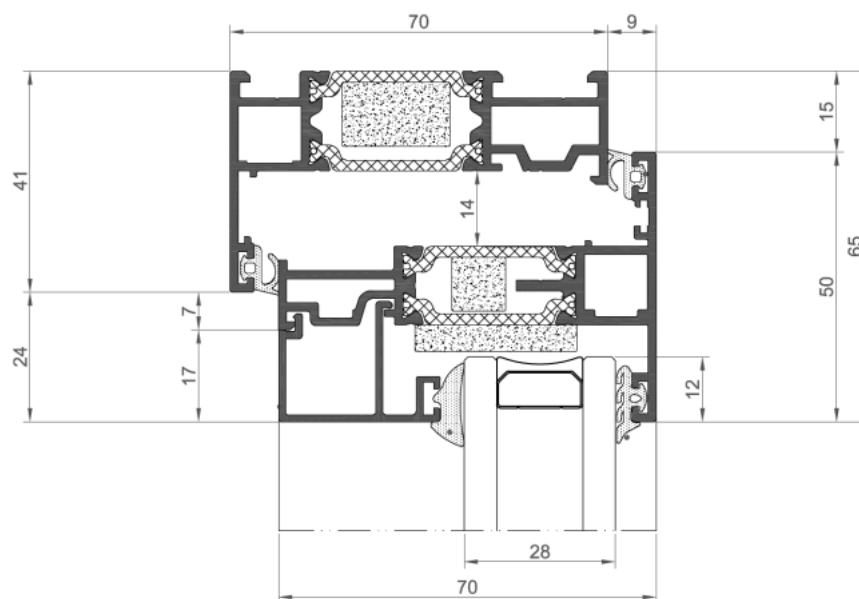

FRONT ELEVATION SPECIFICATIONS

Rev 1

1A Kemplay Road, London NW3 1TA

CLADDING

Silver anodised aluminium

WINDOWS

**Sieger Slim Casement Aluminium or similar,
Powder Coated aluminium RAL 7016 or RAL 9011**

Typical Window elevations

WINDOW HEAD/SIDE FRAME

Typical window detail

FRONT ELEVATION SPECIFICATIONS

Rev 1

1A Kemplay Road, London NW3 1TA

FRONT DOOR

Schüco Door AD UP 90 BL Residential or similar.
Powder Coated aluminium RAL 7016 Or RAL 9011

Front door elevation with side light and satin stainless steel square “D” handle