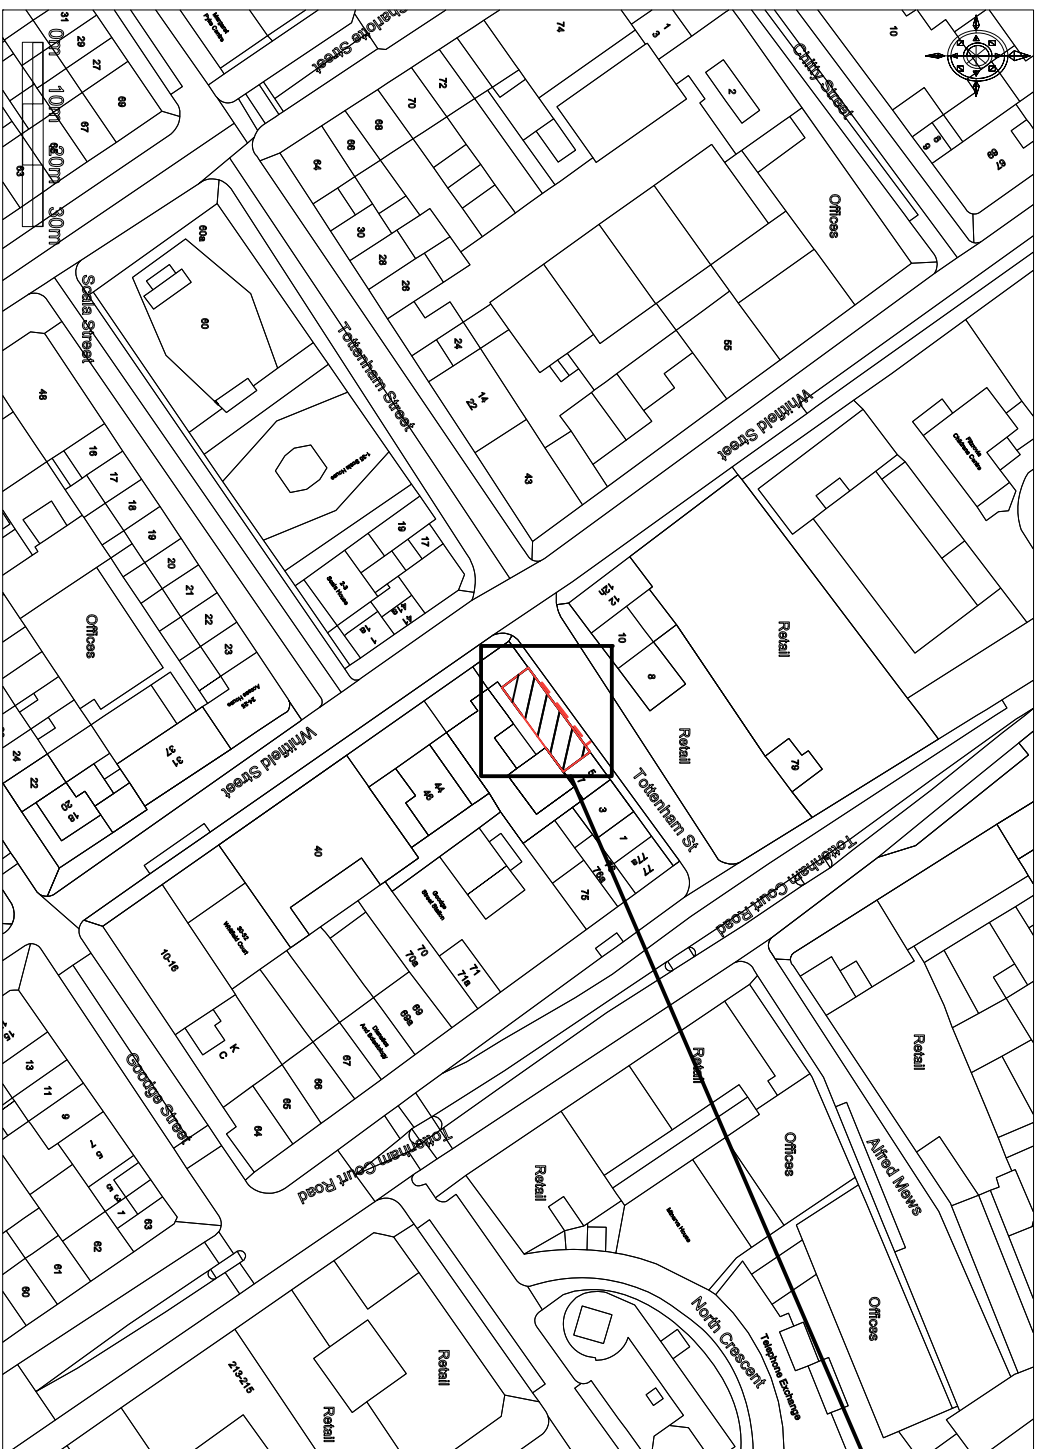

Plan

Site Plan
Scale 1:1250

Block Plan
Scale 1:500

- ① Illuminated fascia text
- ② Non illuminated fascia text x2
- ③ Projected sign

A Some text non illuminated 17/05/19

Technical Signs
Floor 1 - Unit 3
Hille Business Centre
132 St Albans Road
Watford, Herts, WD24 4AE
Tel: 01923 811999
Fax: 01923 811998
E-mail: info@technicalsigns.co.uk

Client: Coco Di Mama		Job No. -	
Address/Job details: 9-11 Tottenham St Fitzrovia W1T 2AQ		Date: 27/03/19	
Site Plan		Drawing No: 596080-3	
Drawn by: DN	Date: 27/03/19	Scale: As specified (A3)	Rev: A