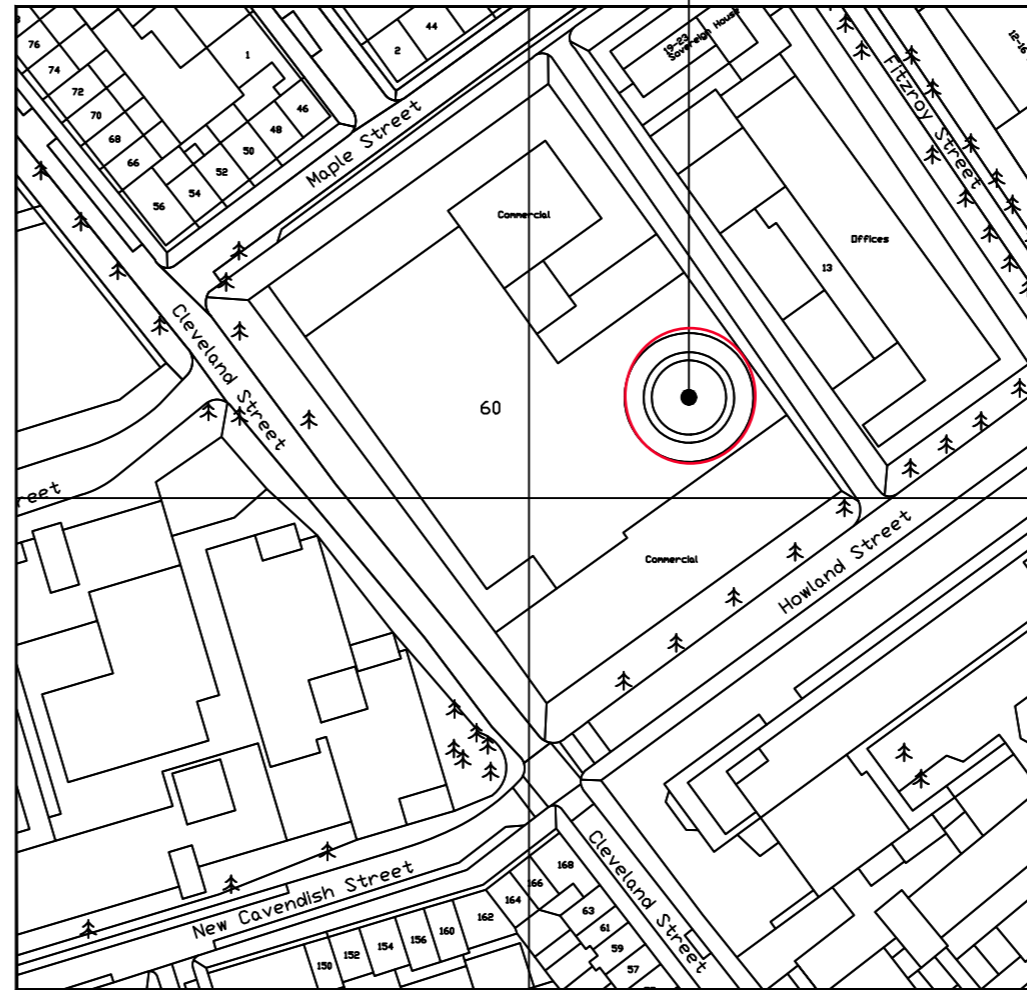

SITE LOCATION

GENERAL LOCATION PLAN

(Scale 1:50,000)

Reproduced from the Ordnance Survey maps with permission of the Controller of H.M. Stationary Office. Crown Copyright.
 Mono Consultants Limited licence no. ES100017753
 Promap licence no. A152065A0001

SITE LOCATION

NGR: E529227, N181917

SITE LOCATION PLAN

(Scale 1:1250)

NOTE: ORIGINAL DRAWING SIZE A3

NOTES

Rev.	Date	Amendments	Drawn By	App. By
A	08.09.17	First Issue	KJS	RW

mono #

Job Title

BT TOWER T26 SQUARE

BT Tower
 Maple St, Fitzrovia
 London
 W1T 4JZ

Drawing Status

PLANNING

Drawing Title

SITE LOCATION PLANS

Scale As Shown		DO NOT SCALE THIS DRAWING	
Drawn by KJS	Checked by RW	Approved by AKB	
Date Drawn 08.09.17	Date Checked 08.09.17	Date Approved 08.09.17	
Ref	Site Code TBC	Drawing No. 100	Rev. A