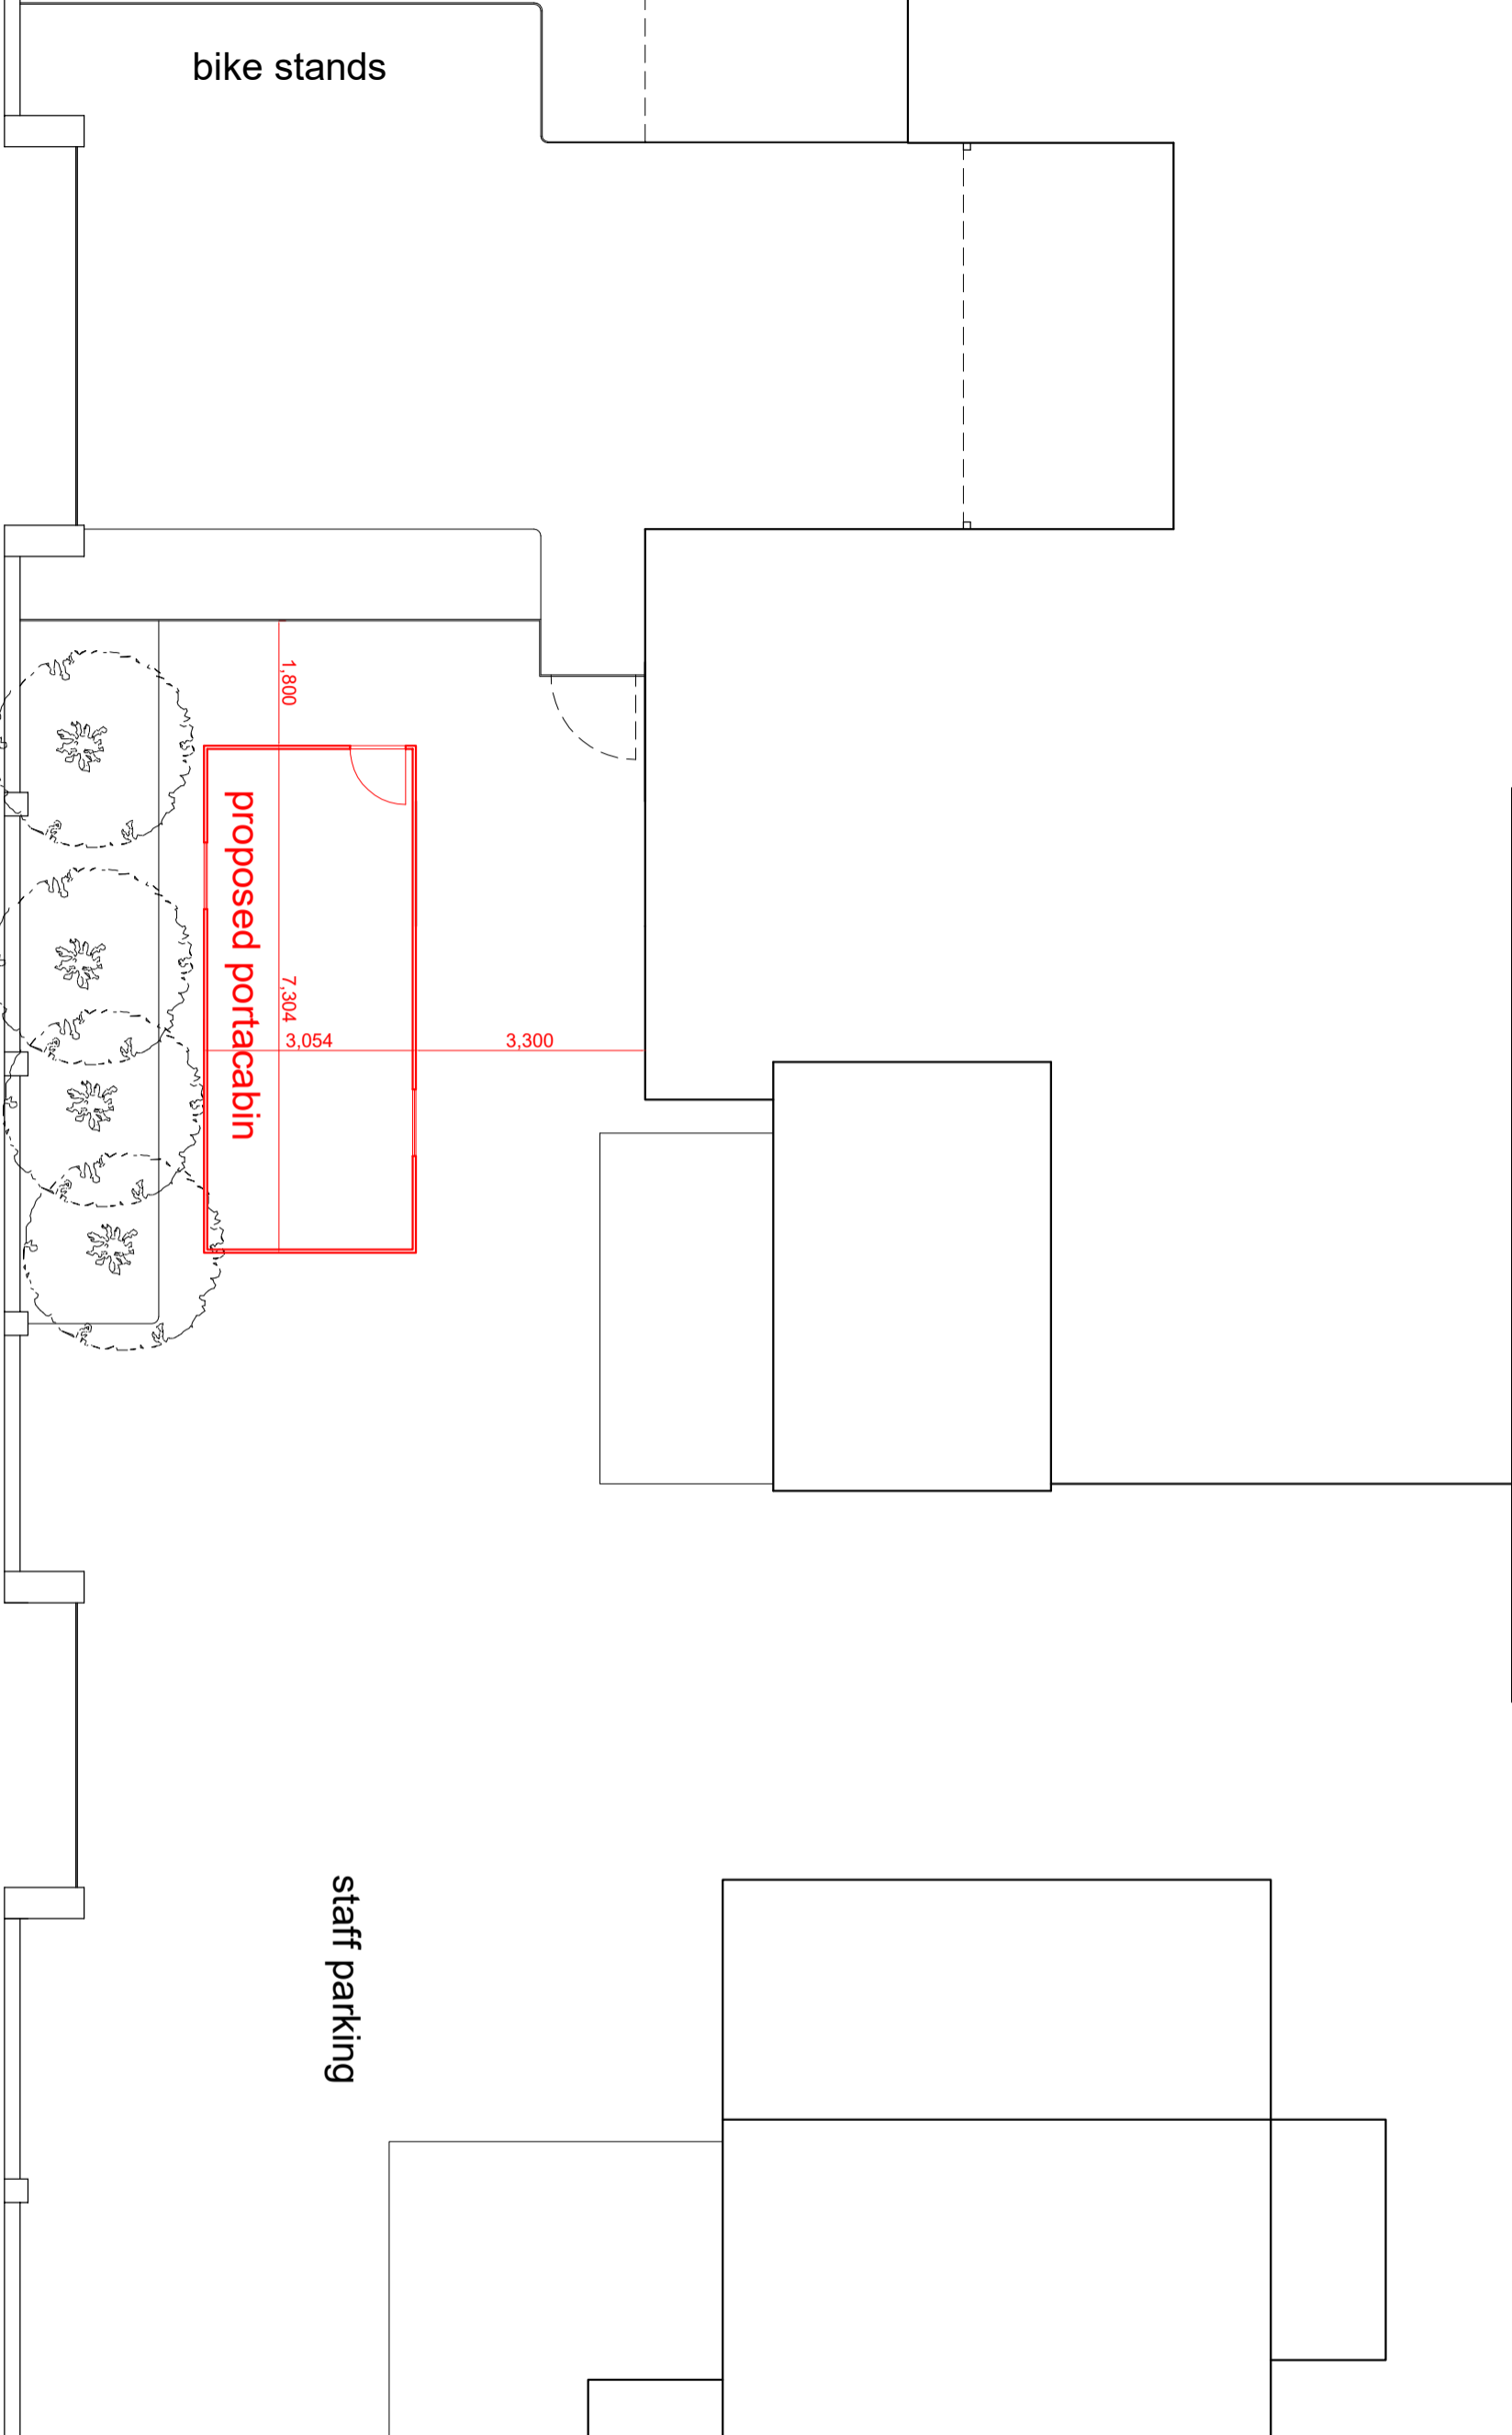

REVISIONS
REV/ DATE REVISION NOTES:

KEY

KASIA WHITEFIELD DESIGN

KASIA WHITEFIELD
1, 2021, HILTON
M: 07886203533

JOB ST PAUL'S CE PRIMARY SCHOOL
ELSWORTHY ROAD, PRIMROSE HILL
LONDON NW3 3DS
TITLE PROPOSED SITE PLAN

DATE	SCALE	STATUS
2019.04.30	1:100@A3	PLANNING

PROJECT NO.	DRAWING NO.	REVISION
SPS2	PP02	

bike stands

proposed portacabin

staff parking

1.800

7.304

3.054

3.300