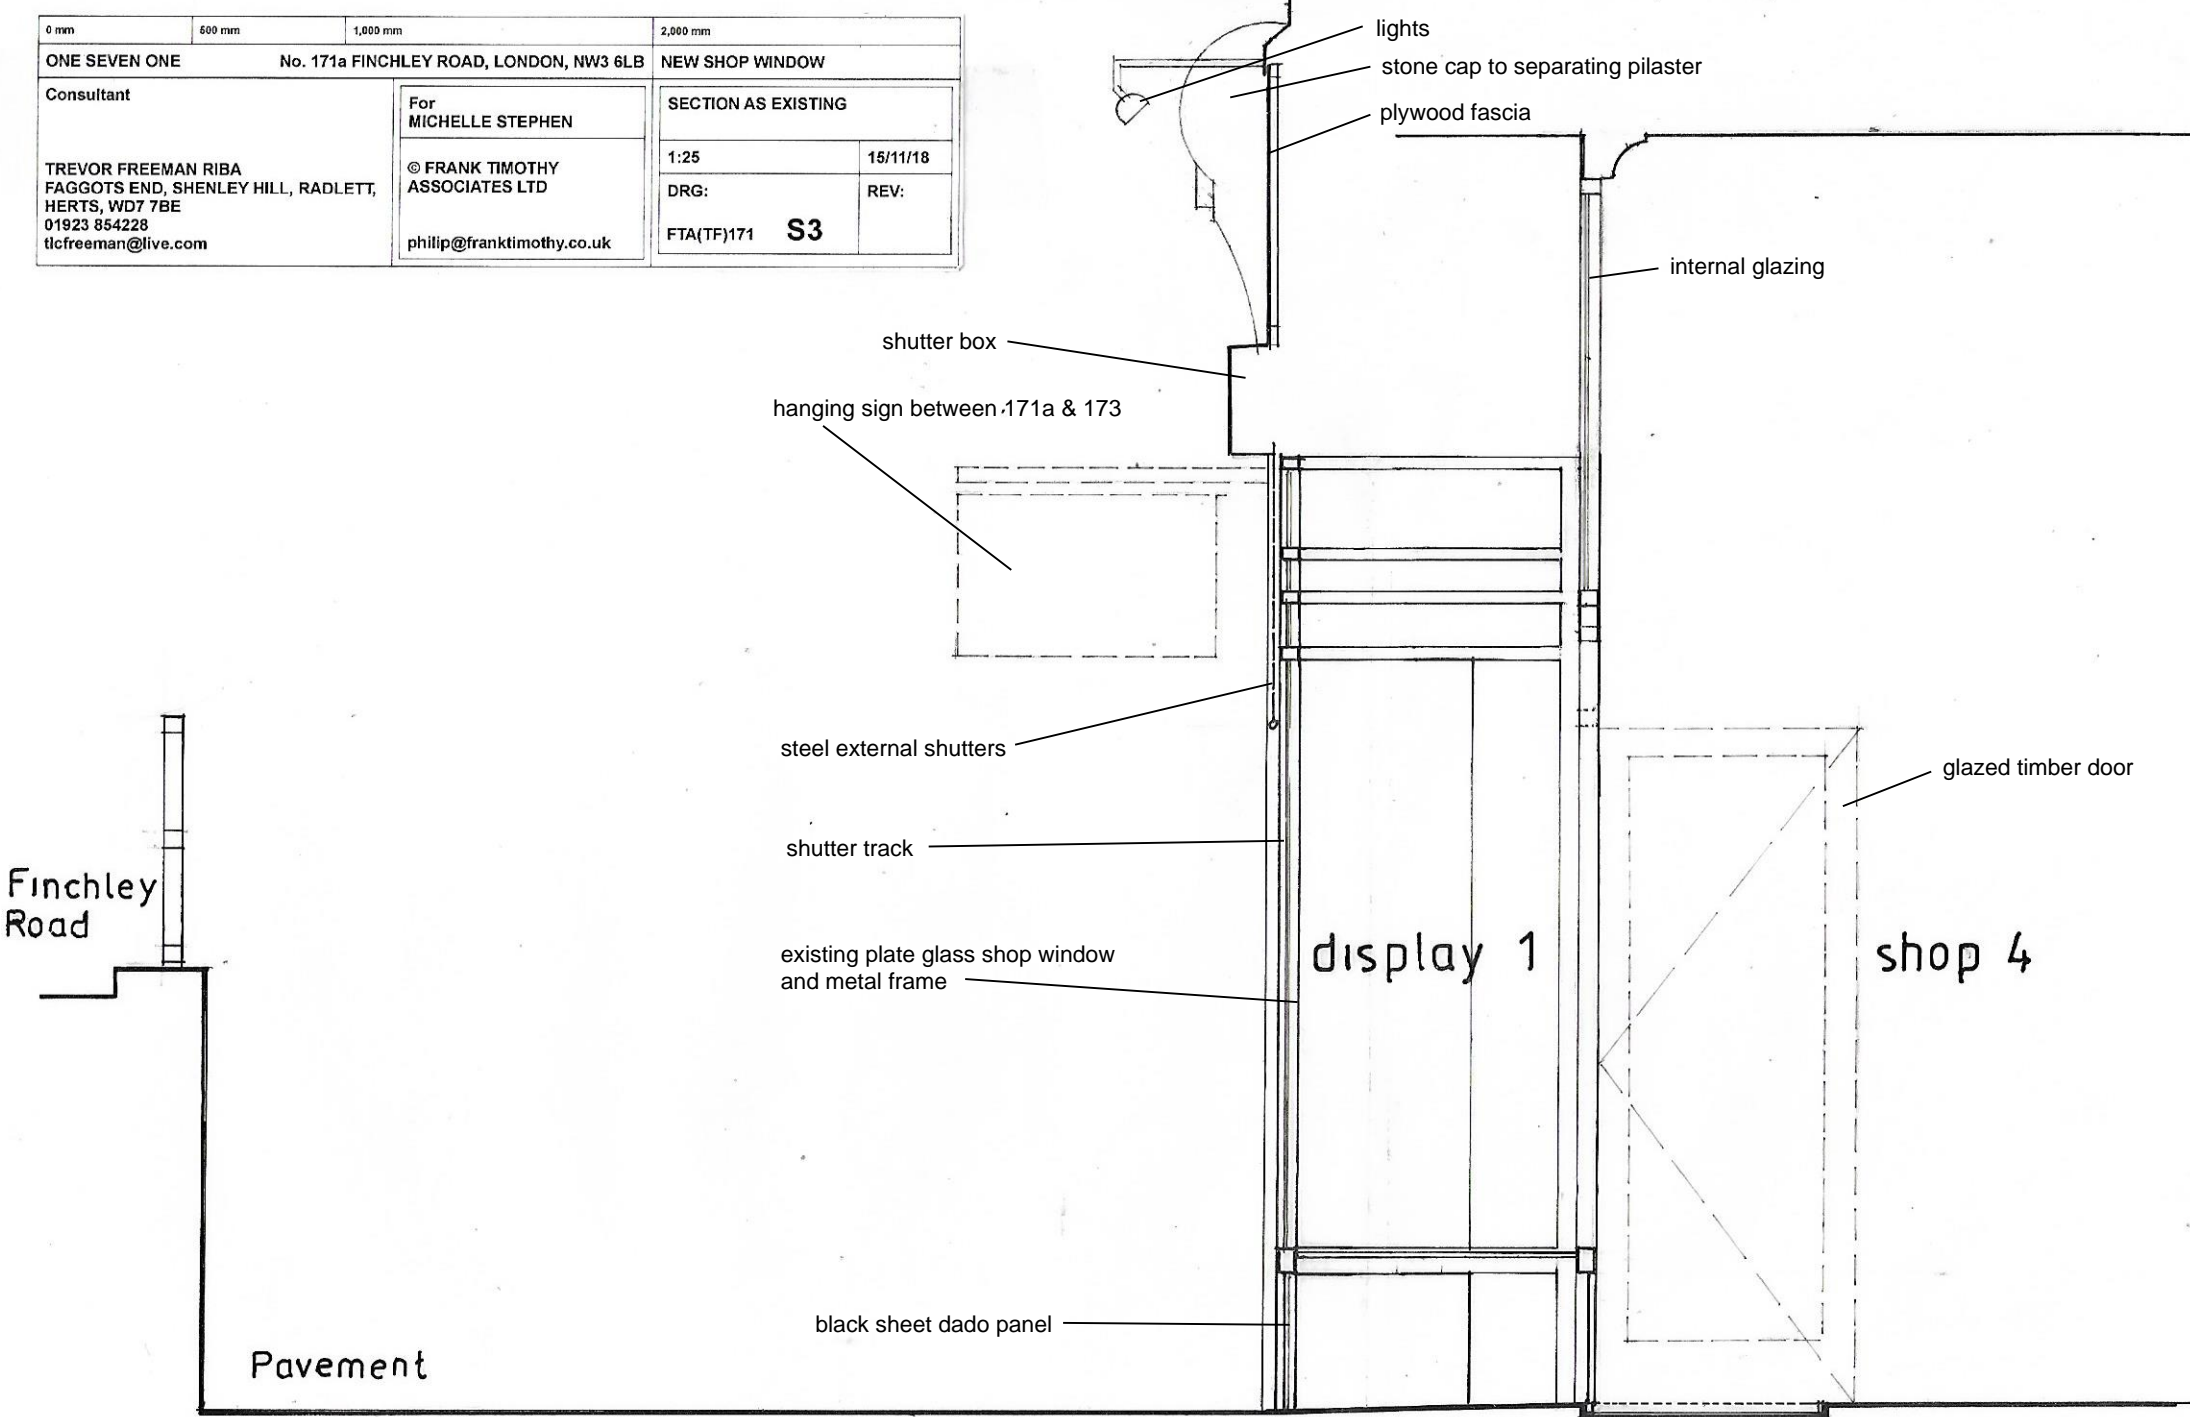

0 mm	500 mm	1,000 mm	2,000 mm
ONE SEVEN ONE		No. 171a FINCHLEY ROAD, LONDON, NW3 6LB	
Consultant		NEW SHOP WINDOW	
TREVOR FREEMAN RIBA FAGGOTS END, SHENLEY HILL, RADLETT, HERTS, WD7 7BE 01923 854228 tcfreeman@live.com		SECTION AS EXISTING	
For MICHELLE STEPHEN		1:25	15/11/18
© FRANK TIMOTHY ASSOCIATES LTD		DRG:	REV:
philip@franktimothy.co.uk		FTA(TF)171	S3

SECTION as existing scale 1-25

S3