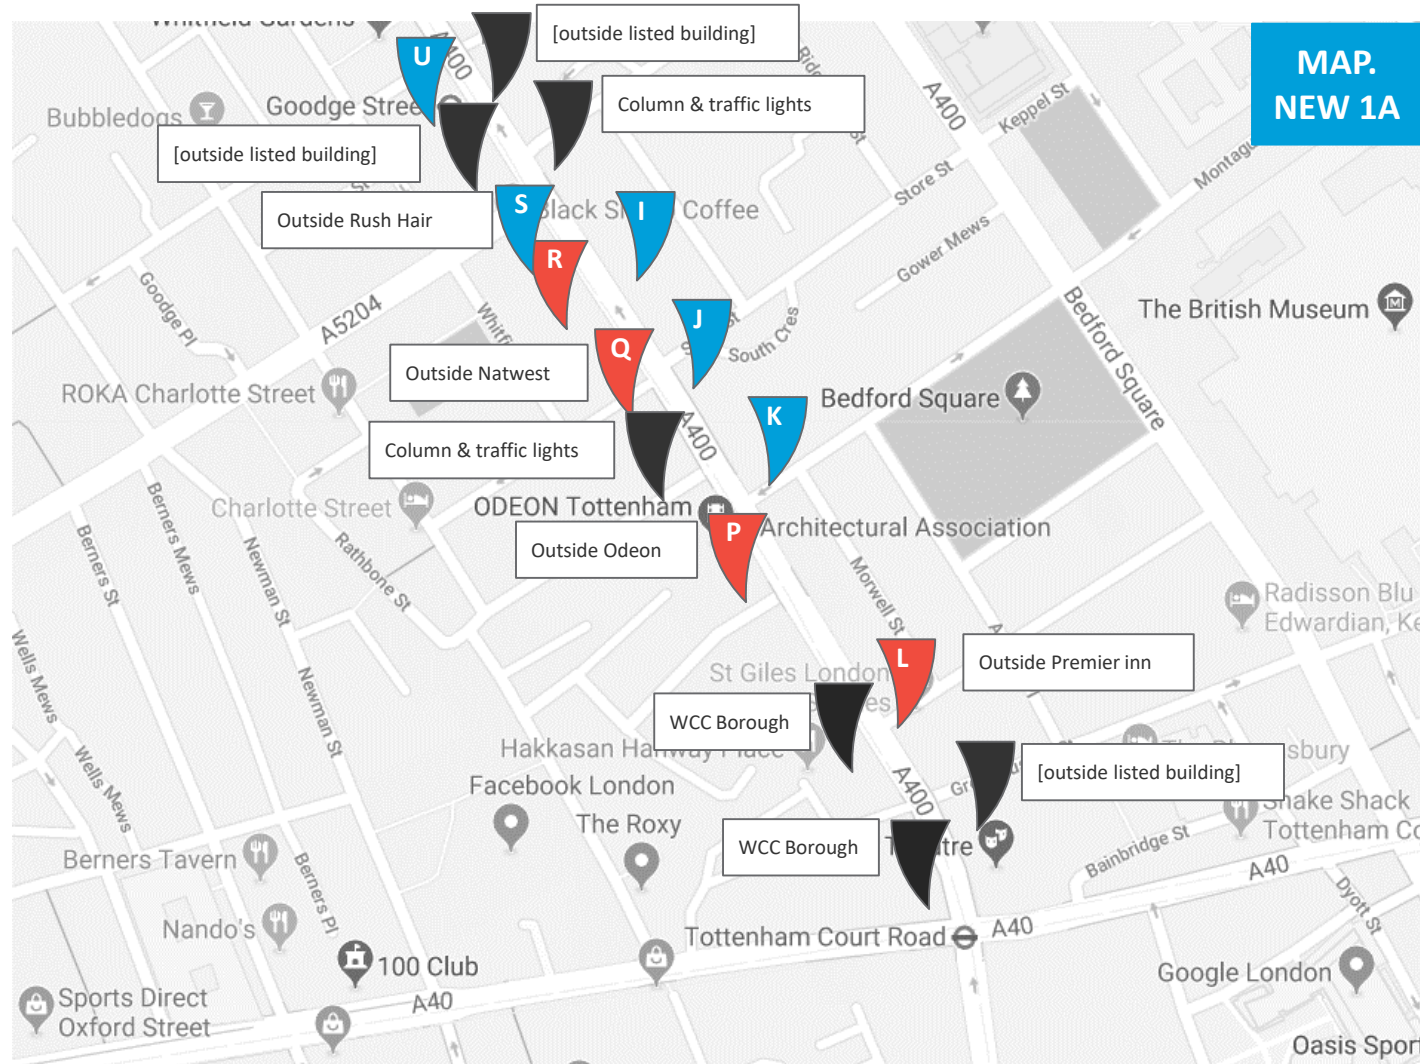

Tottenham Court Road

Camden-W1T

- APPLYING FOR AD CONSENT
- NOT APPLYING FOR
- NOT APPLYING FOR DUE TO CCTV

MAP.
NEW 1

Tottenham Court Road

Camden-W1T

- APPLYING FOR AD CONSENT
- NOT APPLYING FOR
- NOT APPLYING FOR DUE TO CCTV

MAP.
NEW 1A