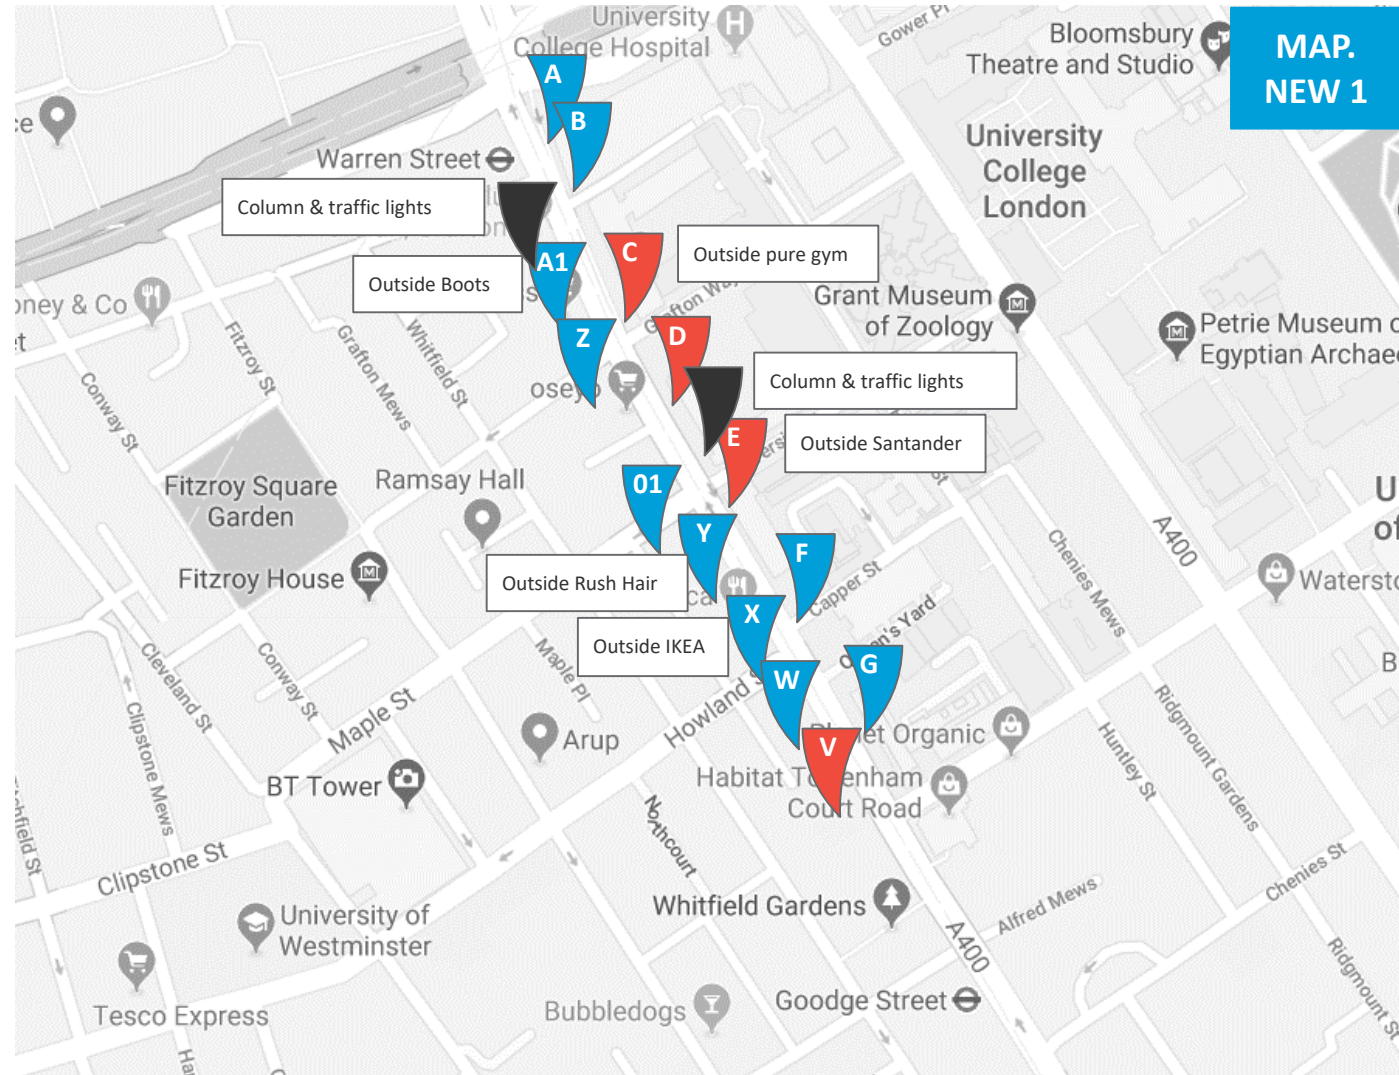

Tottenham Court Road

Camden-W1T

- APPLYING FOR AD CONSENT
- NOT APPLYING FOR
- NOT APPLYING FOR DUE TO CCTV

MAP.
NEW 1

Tottenham Court Road

Camden-W1T

- APPLYING FOR AD CONSENT
- NOT APPLYING FOR
- NOT APPLYING FOR DUE TO CCTV

MAP.
NEW 1A