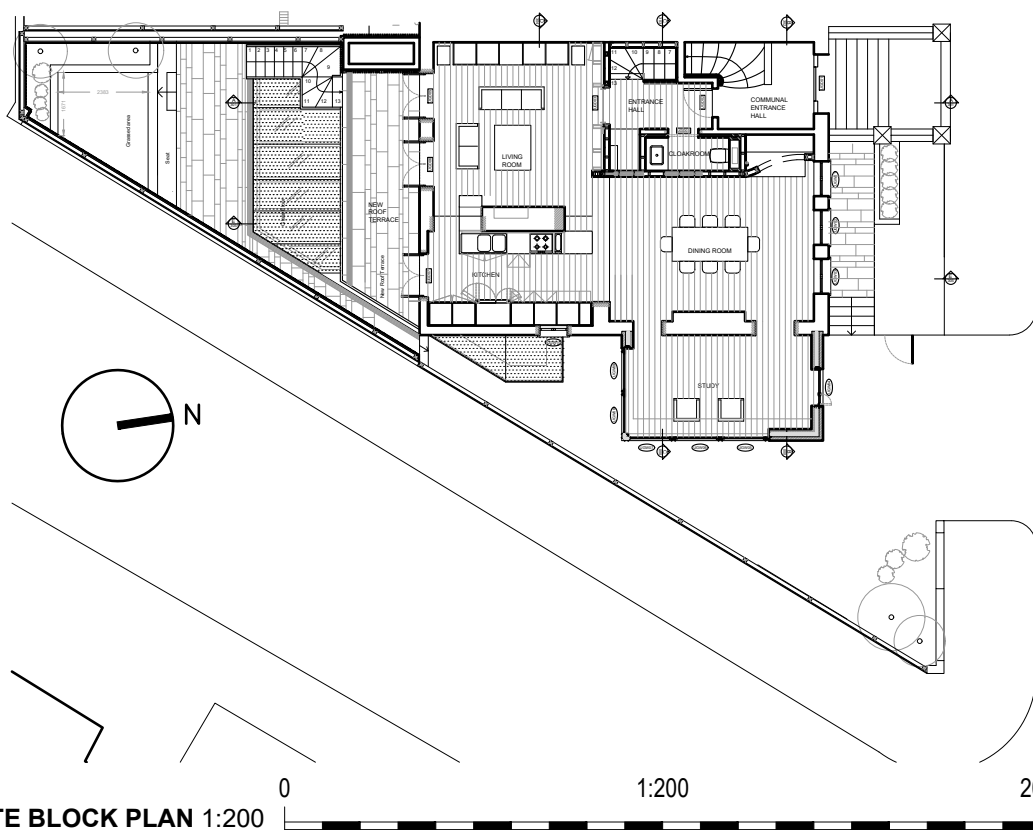

SITE LOCATION PLAN 1:1250

SITE BLOCK PLAN 1:200

PROJECT
1A CARLINGFORD ROAD
LONDON NW3

DWG TITLE
SITE PLANS

DWG NO. **001**

DATE **APRIL 2019**

SCALE **1:1250 @A4**