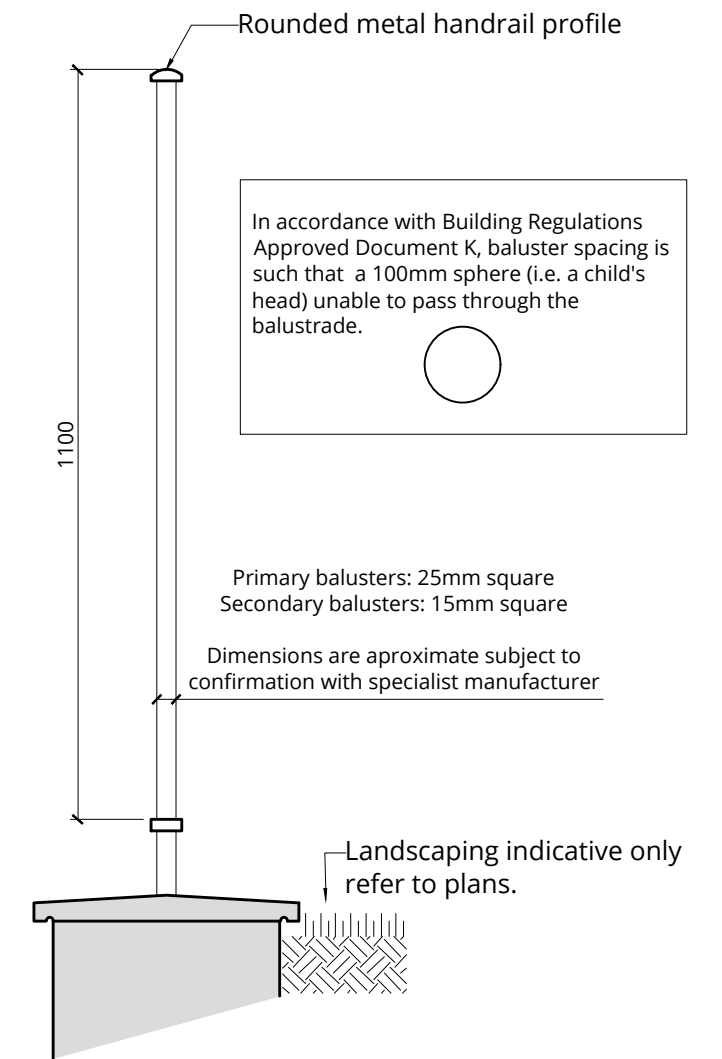

Elevation of balustrade (generally, already permitted)

Elevation of balustrade (rear of middle garden only)

Section through balustrade

Rev.	Description	Date	Rev.	Description	Date	Rev.	Description	Date
0	First issue.	06.01.2017						
A	Balustrade with railheads added	08.08.2018						
B	Balustrade finials added	05.02.2019						
C	Balustrade railheads and finials omitted.	28.03.2019						