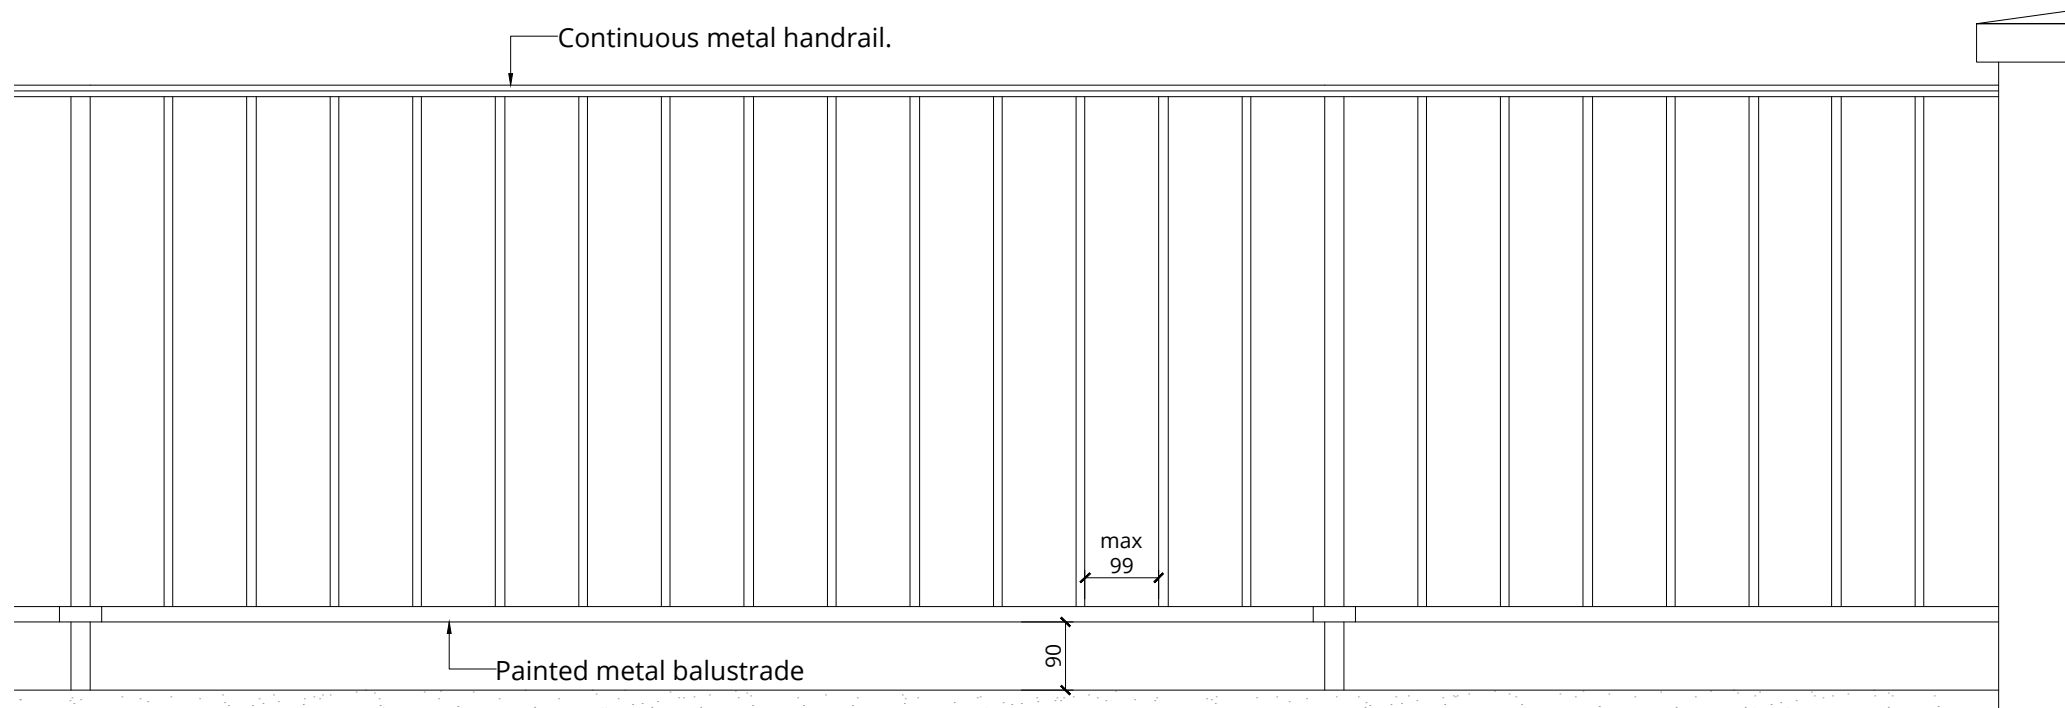

Elevation of balustrade (generally, already permitted)

Elevation of balustrade (rear of middle garden only)

Section through balustrade

Rev.	Description	Date	Rev.	Description	Date	Rev.	Description	Date
0	First issue.	06.01.2017						
A	Balustrade with railheads added	08.08.2018						
B	Balustrade finials added	05.02.2019						
C	Balustrade railheads and finials omitted.	28.03.2019						