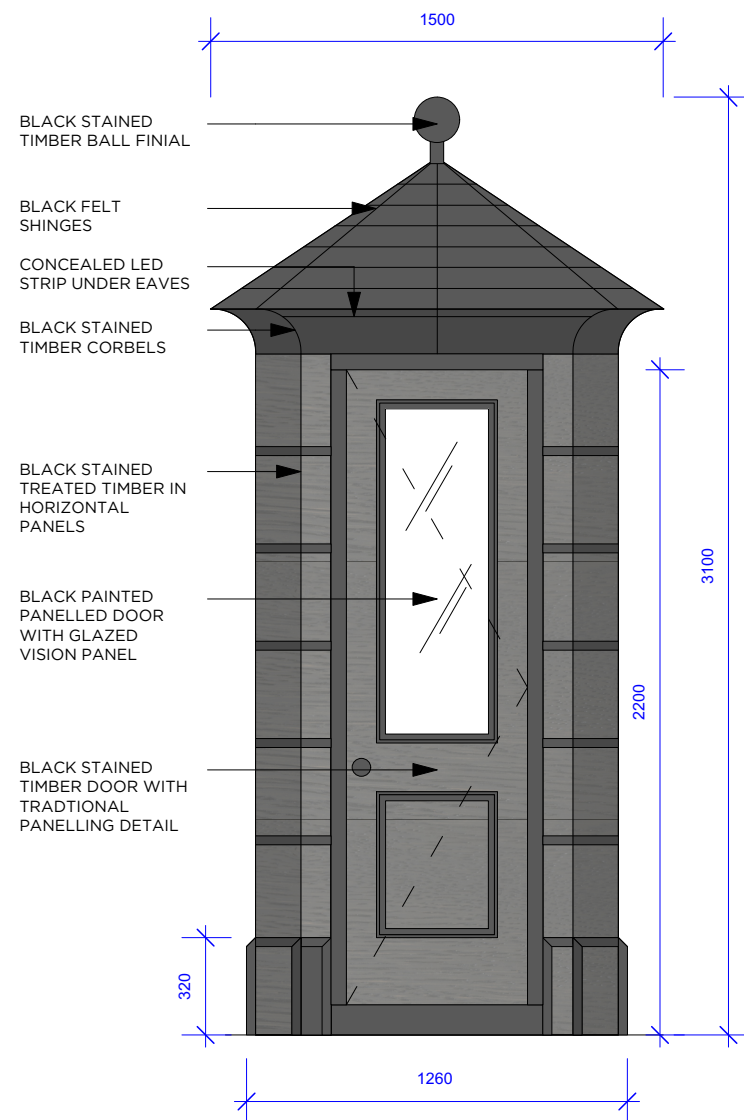

1 Key Plan
Scale: 1:100

2 West Elevation
Scale: 1:100

3 Plan
Scale: 1:25

4 Elevation A
Scale: 1:25

5 Elevation B
Scale: 1:25

Project
Bloomsbury Hotel
Client
Doyle Collection
Drawing Title
Proposed Concierge Hut

Scale	Date Created
Varies @ A3	30.04.19

Drawing Number
19001-705

Revision	Revision Date

Drawn By	Checked By
AR	DL

Do not scale from drawing, all dimensions to be checked on site. Report omissions and discrepancies to the architect immediately