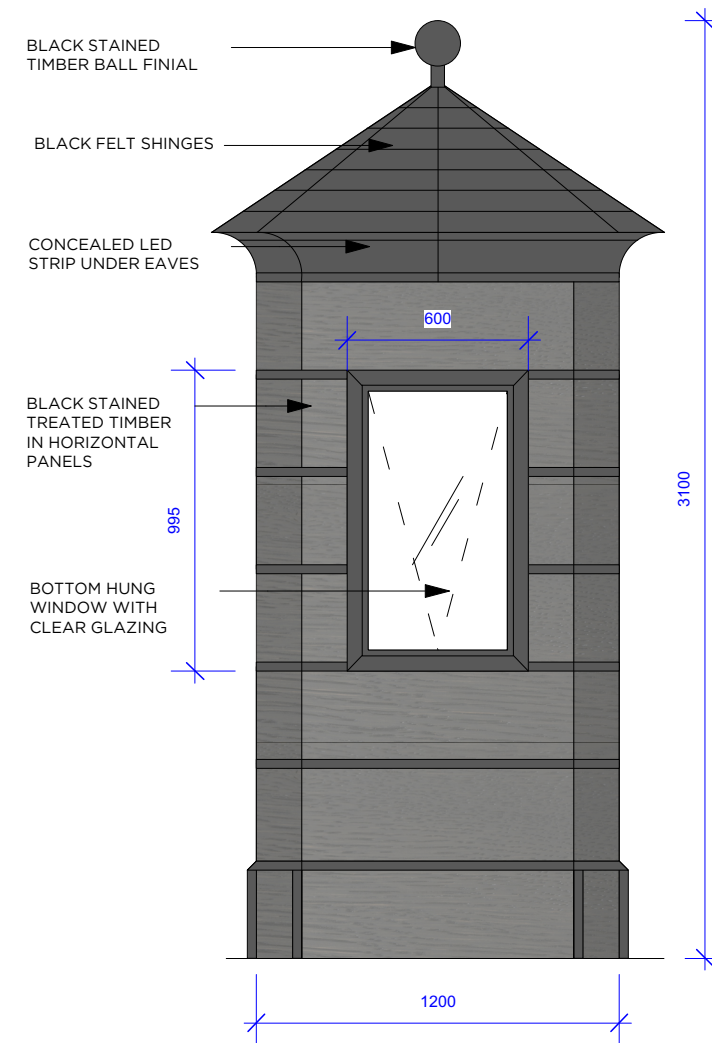

1 Key Plan
Scale: 1:100

2 West Elevation
Scale: 1:100

3 Plan
Scale: 1:25

4 Elevation A
Scale: 1:25

5 Elevation B
Scale: 1:25

Project
Bloomsbury Hotel
Client
Doyle Collection
Drawing Title
Proposed Concierge Hut

Scale	Date Created
Varies @ A3	30.04.19

Drawing Number
19001-705

Revision	Revision Date

Drawn By	Checked By
AR	DL

Do not scale from drawing, all dimensions to be checked on site. Report omissions and discrepancies to the architect immediately