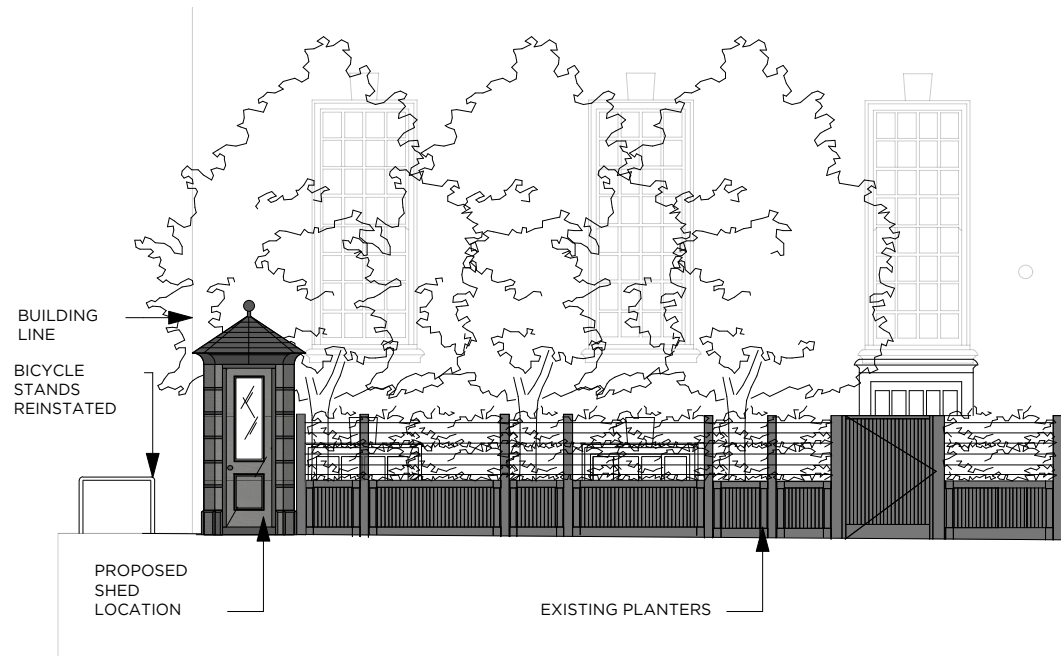

1 Key Plan
Scale: 1:100

2 West Elevation
Scale: 1:100

3 Plan
Scale: 1:25

4 Elevation A
Scale: 1:25

5 Elevation B
Scale: 1:25

Project
Bloomsbury Hotel
Client
Doyle Collection
Drawing Title
Proposed Concierge Hut

Scale	Date Created
Varies @ A3	30.04.19

Drawing Number
19001-705

Revision	Revision Date

Drawn By	Checked By
AR	DL

Do not scale from drawing, all dimensions to be checked on site. Report omissions and discrepancies to the architect immediately