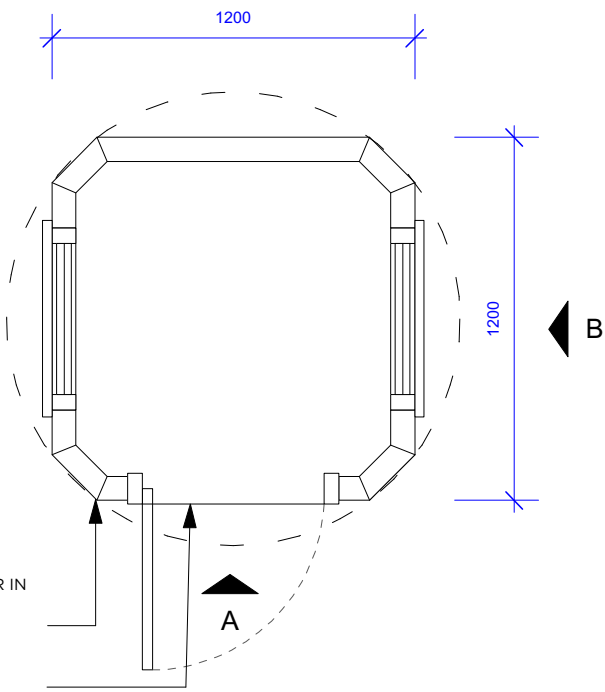

1 Key Plan
Scale: 1:100

2 West Elevation
Scale: 1:100

3 Plan
Scale: 1:25

4 Elevation A
Scale: 1:25

5 Elevation B
Scale: 1:25

Project
Bloomsbury Hotel
Client
Doyle Collection
Drawing Title
Proposed Concierge Hut

Scale	Date Created
Varies @ A3	30.04.19

Drawing Number
19001-705

Revision	Revision Date

Drawn By	Checked By
AR	DL

Do not scale from drawing, all dimensions to be checked on site. Report omissions and discrepancies to the architect immediately