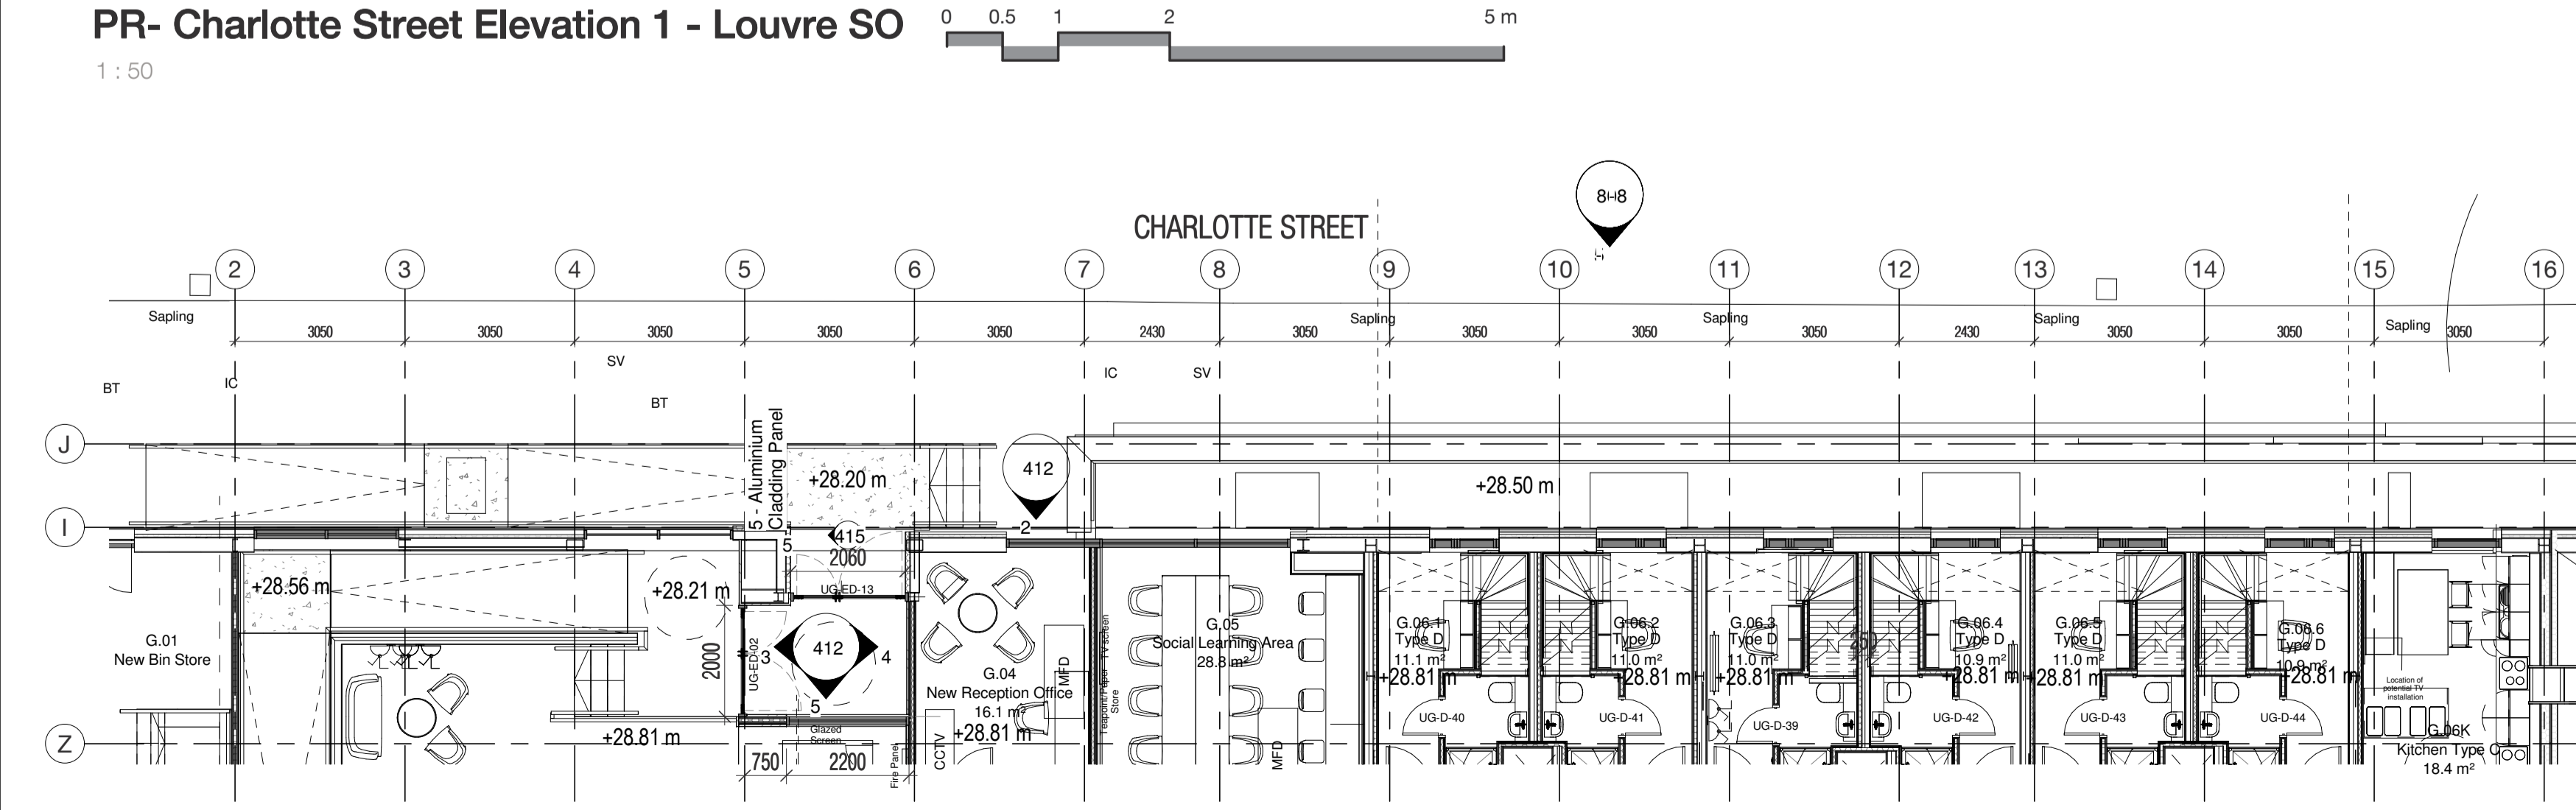

Note: This is a colour drawing, in order to ensure any subsequent reproduction is viewed correctly it is to be re-printed in full colour

REVISIONS	DATE
A Updated to LB comments	11/07/18 00 AM
B Vent omitted and louvre added. Door height reduced.	25/07/18 00 AM
C Updated as per GT workshop	24/08/18 AM MP
D Updated to LB comments	05/10/18 00 AM
E Updated to LB comments	20/11/18 00 MP

FOR CONSTRUCTION

DLA ARCHITECTURE
www.dla-architecture.co.uk
1 Naoraji Street | Clerkenwell
LONDON | WC1X 0GB
T: 0207 553 3030 E: info@dl-a-architecture.co.uk

PROJECT
Astor College, UCL

TITLE
Front Podium
Bay Study 10

SCALE
As indicated @ A1

DRAWN
AM

DATE
07/05/18

REVIEWED
MJP

REVISION
E