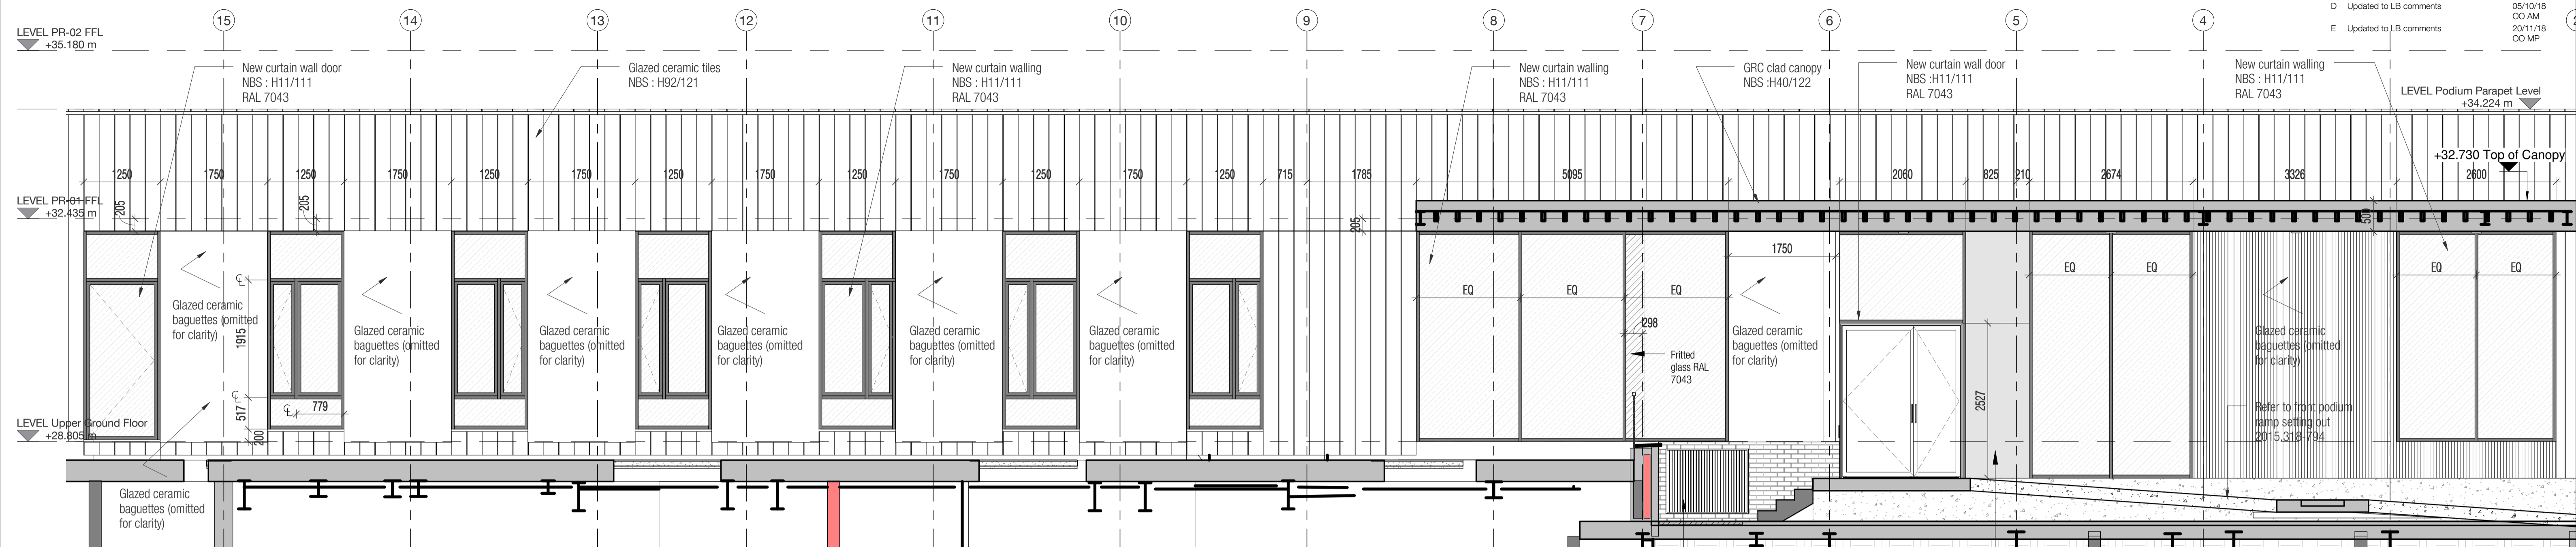

Note: This is a colour drawing, in order to ensure any subsequent reproduction is viewed correctly it is to be re-printed in full colour

REVISIONS	DATE
A Updated to LB comments	11/07/18 00 AM
B Vent omitted and louvre added. Door height reduced.	25/07/18 00 AM
C Updated as per GT workshop	24/08/18 AM MP
D Updated to LB comments	05/10/18 00 AM
E Updated to LB comments	20/11/18 00 MP

FOR CONSTRUCTION

DLA ARCHITECTURE
www.dla-architecture.co.uk
1 Naoraji Street | Clerkenwell
LONDON | WC1X 0GB
T: 0207 553 3030 E: info@dl-a-architecture.co.uk

PROJECT
Astor College, UCL

TITLE
Front Podium
Bay Study 10

SCALE
As indicated @ A1

DRAWN
AM

DATE
07/05/18

REVIEWED
MJP

REVISION
E