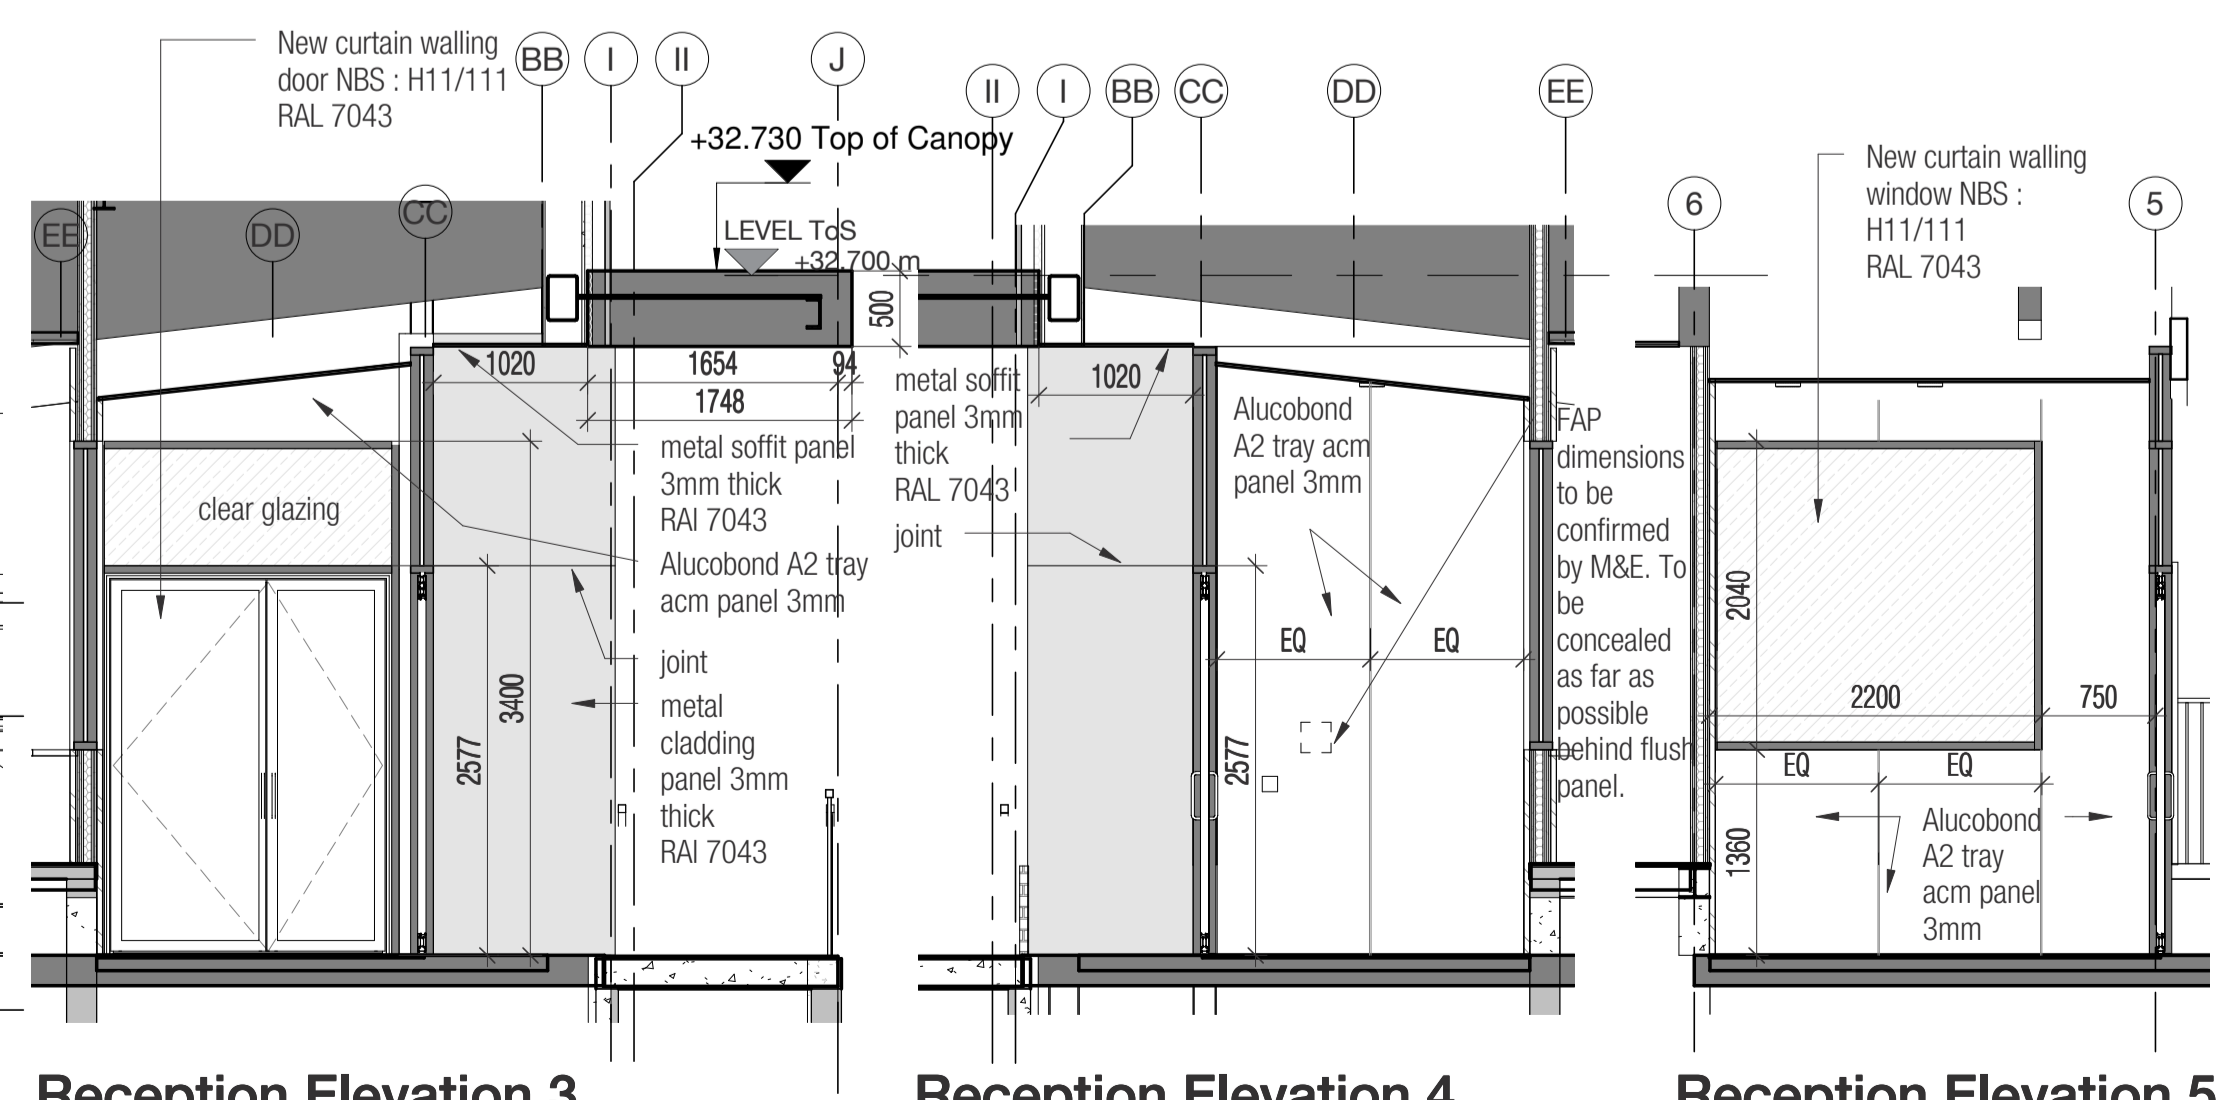

Note: This is a colour drawing, in order to ensure any subsequent reproduction is viewed correctly it is to be re-printed in full colour

REVISIONS	DATE
A Updated to LB comments	11/07/18 00 AM
B Vent omitted and louvre added. Door height reduced.	25/07/18 00 AM
C Updated as per GT workshop	24/08/18 AM MP
D Updated to LB comments	05/10/18 00 AM
E Updated to LB comments	20/11/18 00 MP

FOR CONSTRUCTION

DLA ARCHITECTURE
www.dla-architecture.co.uk
1 Naoraji Street | Clerkenwell
LONDON | WC1X 0GB
T: 0207 553 3030 E: info@dl-a-architecture.co.uk

PROJECT
Astor College, UCL

TITLE
Front Podium
Bay Study 10

SCALE
As indicated @ A1

DRAWN
AM

DATE
07/05/18

REVIEWED
MJP

REVISION
E