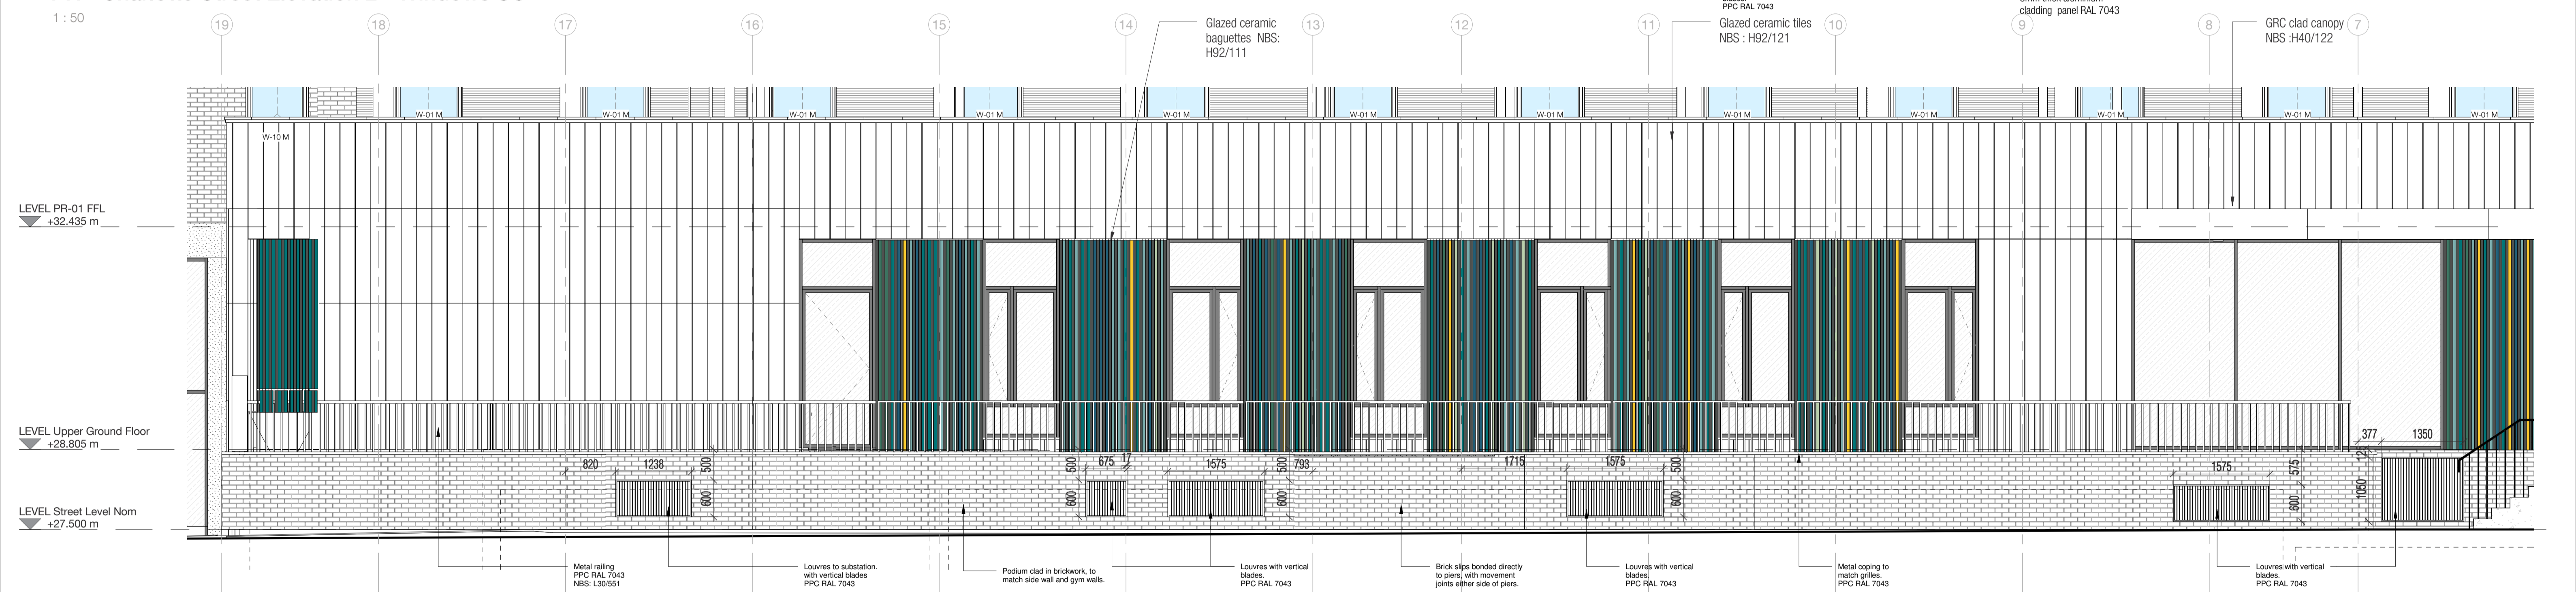

Note: This is a colour drawing, in order to ensure any subsequent reproduction is viewed correctly it is to be re-printed in full colour

REVISIONS	DATE
A Updated to LB comments	11/07/18 00 AM
B Vent omitted and louvre added. Door height reduced.	25/07/18 00 AM
C Updated as per GT workshop	24/08/18 AM MP
D Updated to LB comments	05/10/18 00 AM
E Updated to LB comments	20/11/18 00 MP

FOR CONSTRUCTION

DLA ARCHITECTURE
www.dla-architecture.co.uk
1 Naoraji Street | Clerkenwell
LONDON | WC1X 0GB
T: 0207 553 3030 E: info@dl-a-architecture.co.uk

PROJECT
Astor College, UCL

TITLE
Front Podium
Bay Study 10

SCALE
As indicated @ A1

DRAWN
AM

DATE
07/05/18

REVIEWED
MJP

REVISION
E