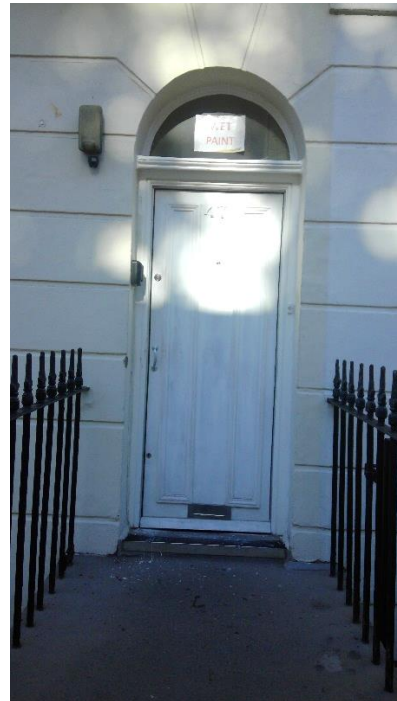

47 Georgiana Street

Front Elevation

Existing Window

Proposed Window

47 Georgiana Street the existing door to be replaced back to original door same as 46 Georgiana street