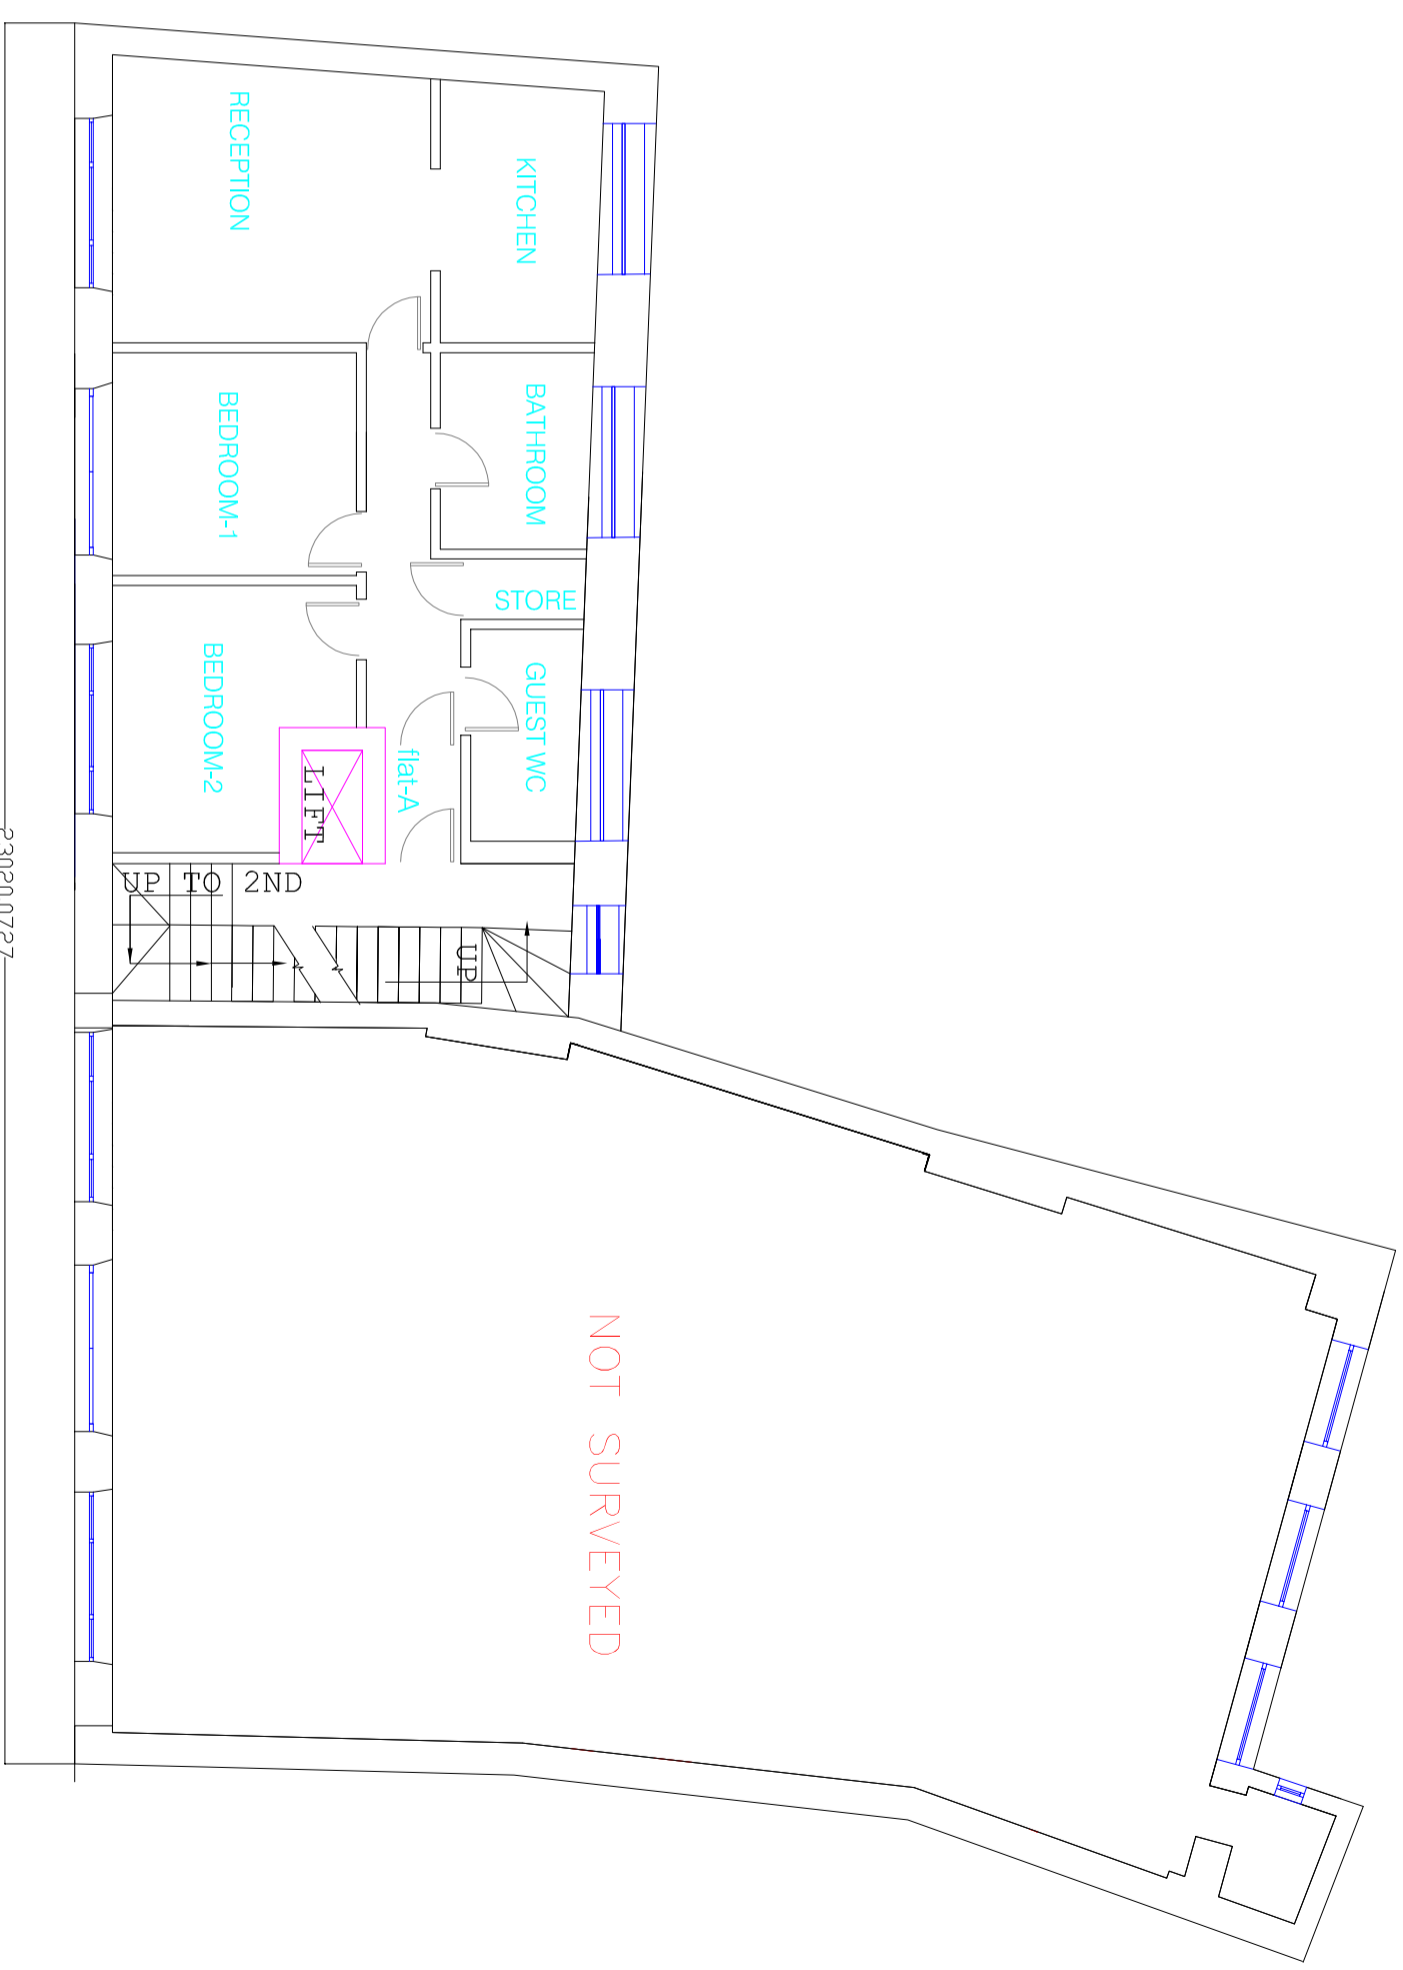

title EXISTING PLANS (SHEET-3)

project 17-21 HATTON WALL

LONDON EC1N 8JE

drawing no HD1166/1002 rev:

drawn by R. L contract no. HD1166

scale 1:100 @ A3 date 05/2019

17 TO 21 HATTON WALL

23 TO 27 HATTON WALL

FIRST FLOOR LEVEL