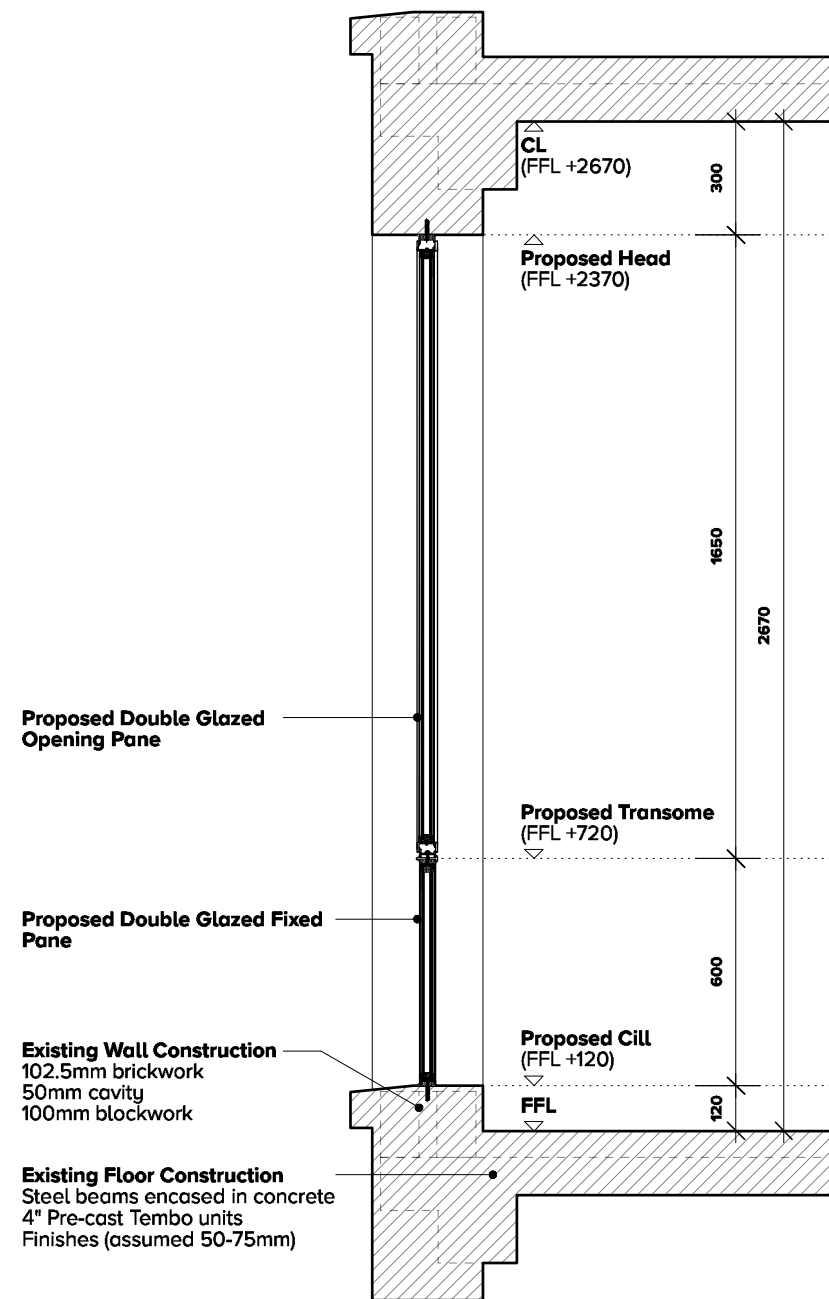

WINDOW ELEVATION
Full Height Bedroom - Window Type 07a (07b mirrored)

A - OPENING LIGHT SECTION

B - FIXED PANE SECTION