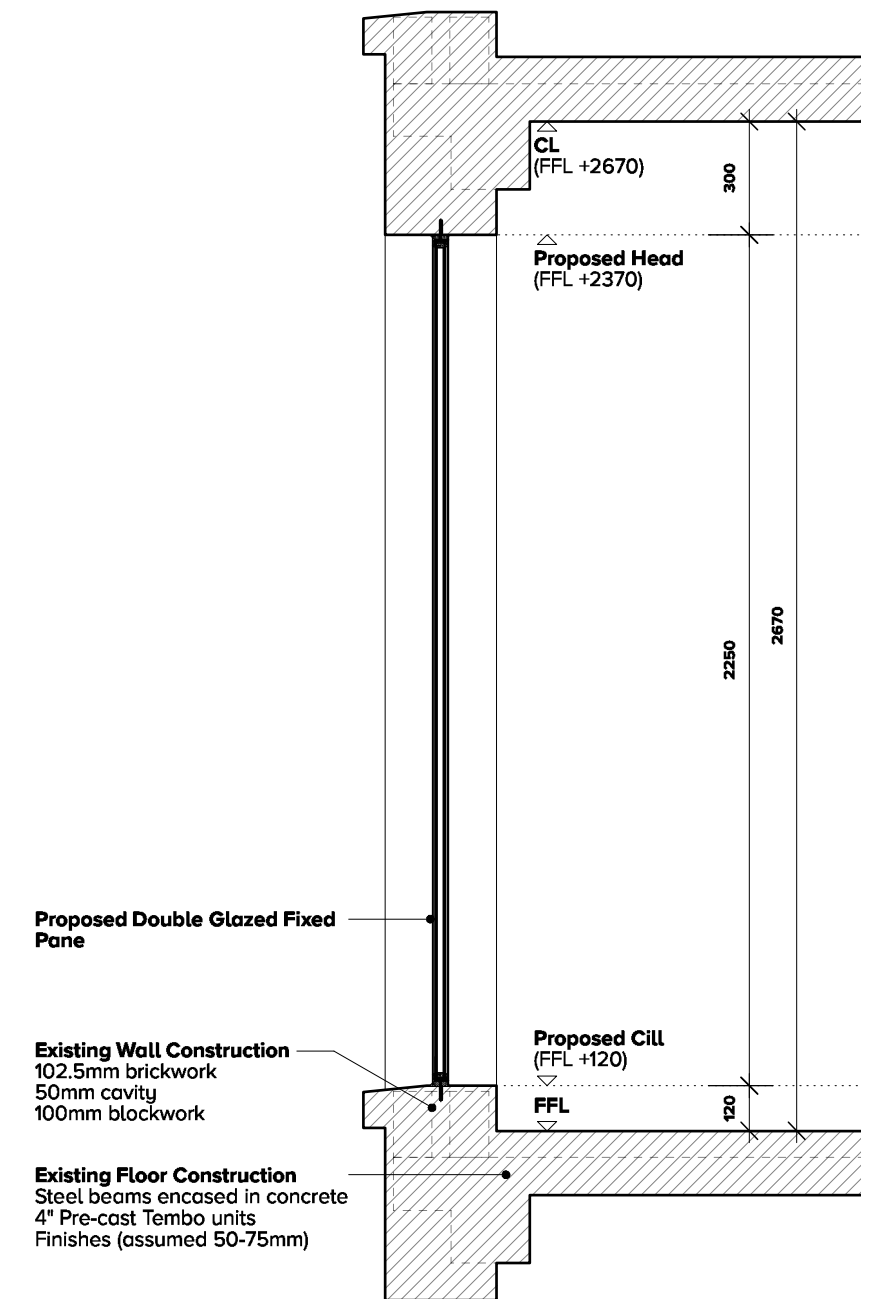

WINDOW ELEVATION
Full Height Bedroom - Window Type 07a (07b mirrored)

A - OPENING LIGHT SECTION

B - FIXED PANE SECTION