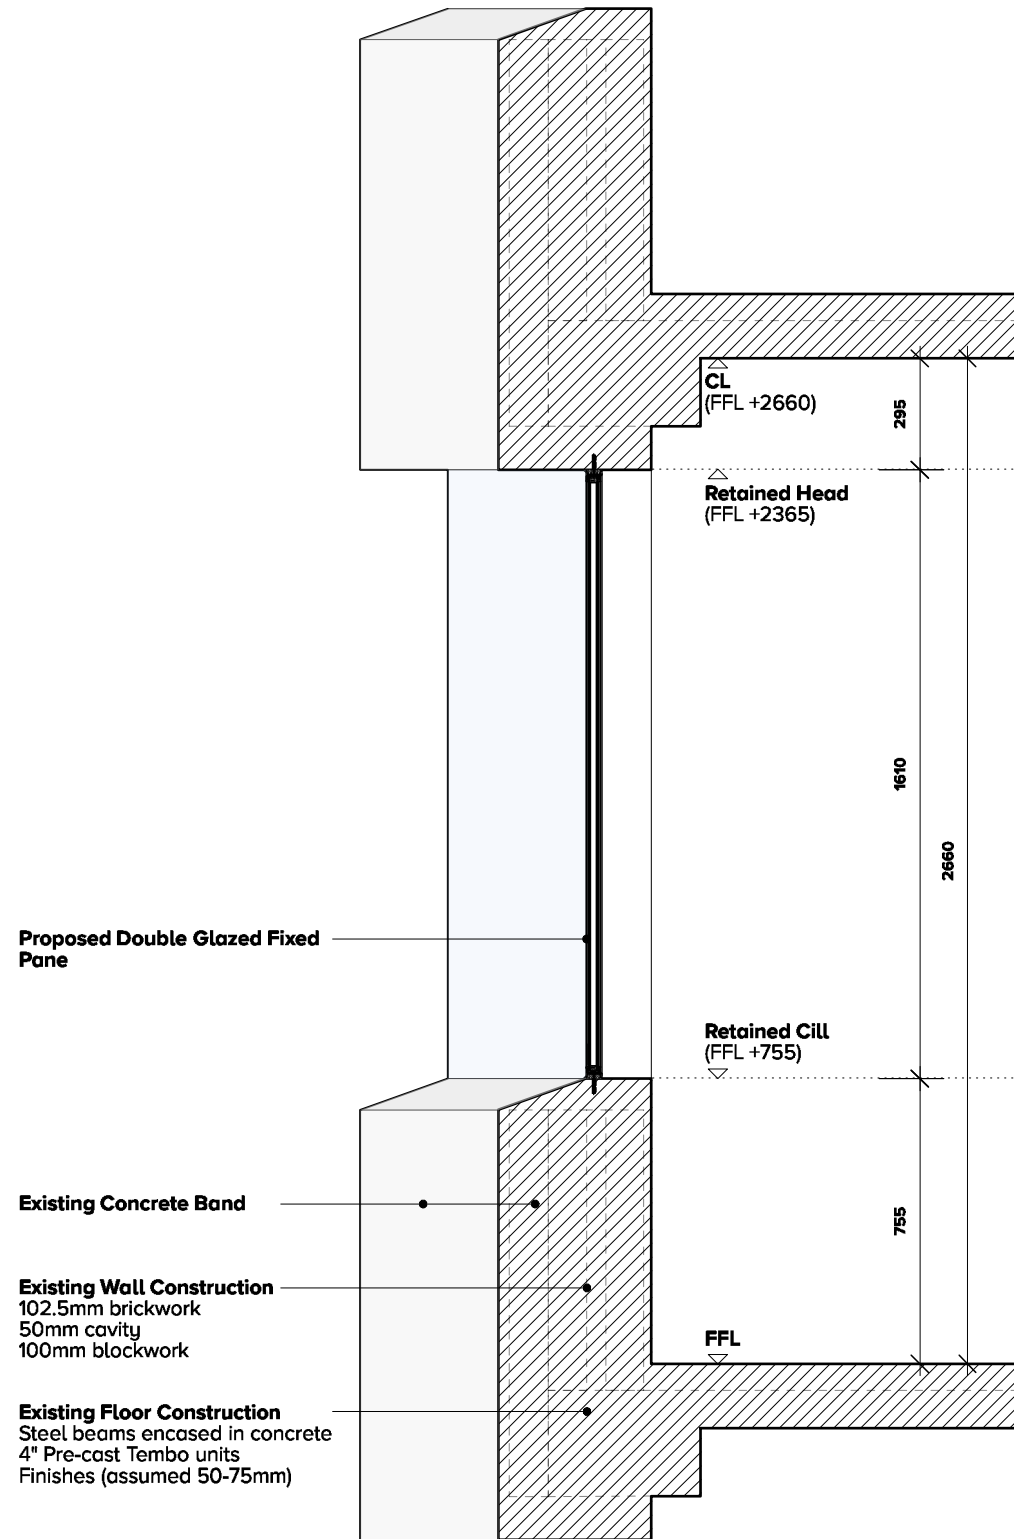

**WINDOW ELEVATION**  
V Bedroom - Window Type 03b (03a mirrored)

**A - FIXED PANE SECTION**

**B - OPENING LIGHT SECTION**