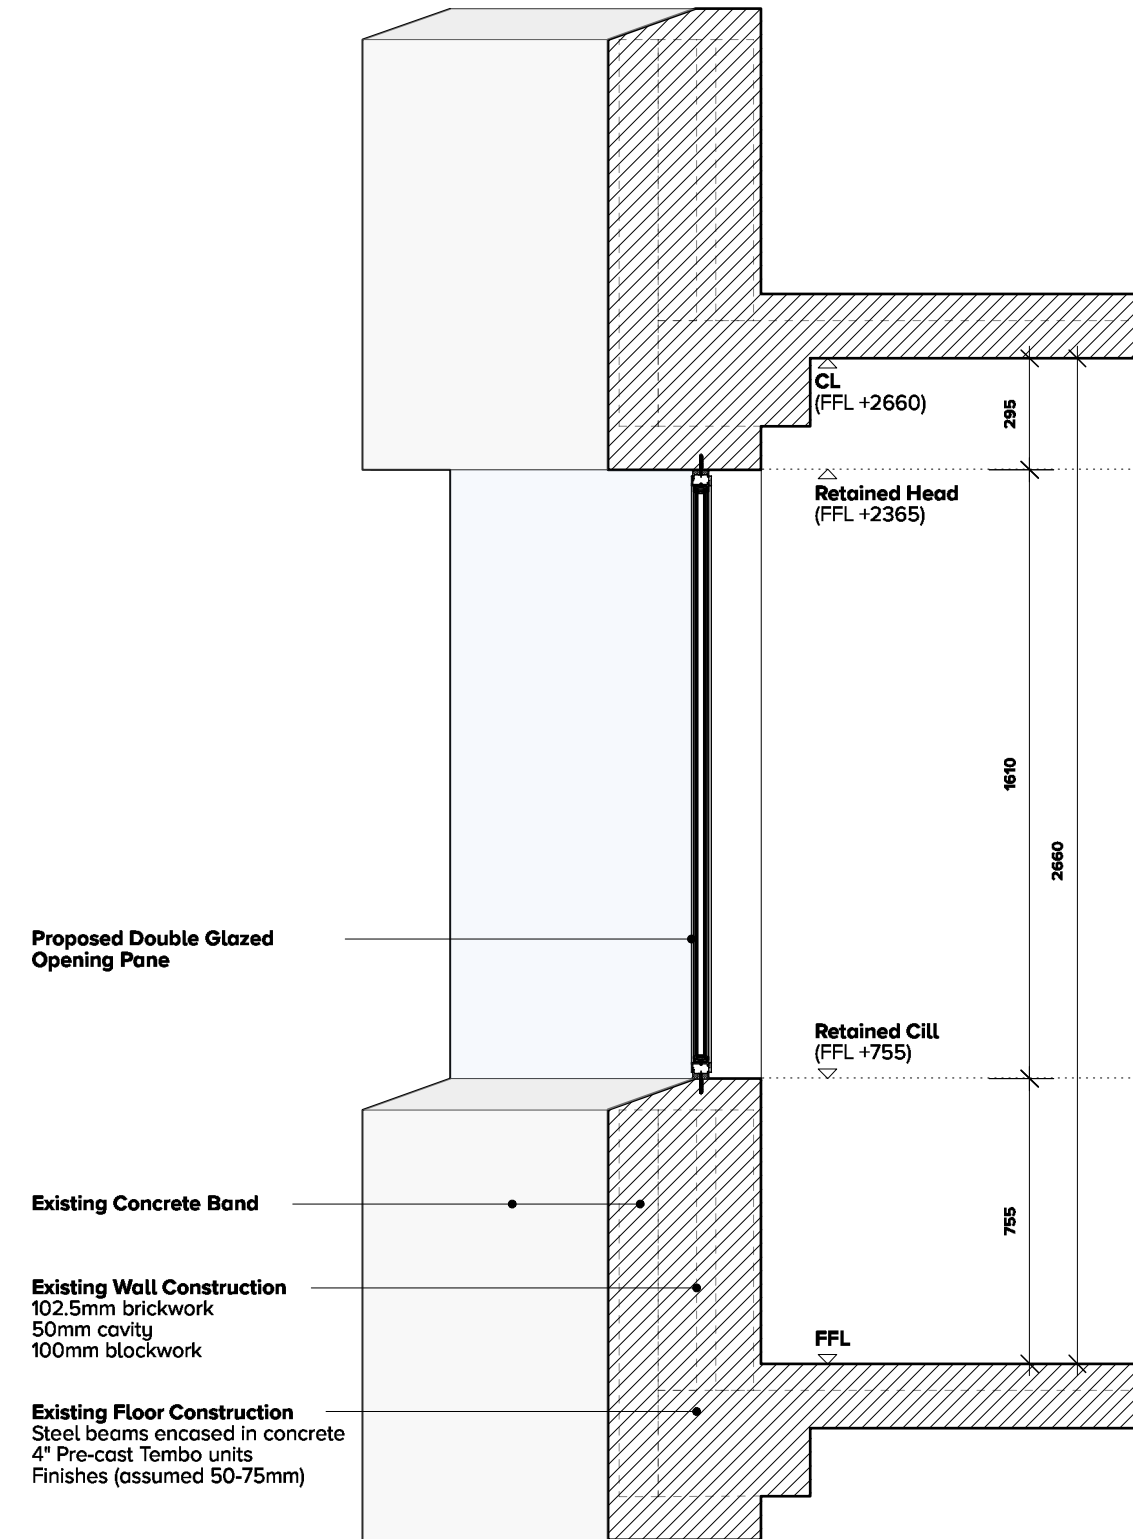

**WINDOW ELEVATION**  
V Bedroom - Window Type 03b (03a mirrored)

**A - FIXED PANE SECTION**

**B - OPENING LIGHT SECTION**