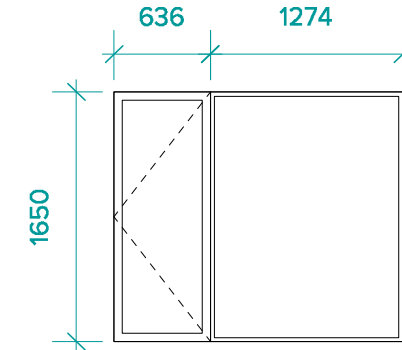

SO Type 03a (V Bedroom)
Estimated Quantity: 182

SO Type 03b (V Bedroom)
Estimated Quantity: 203

SO Type 05
Estimated Quantity: 14

SO Type 06a (Flat Bedroom)
Estimated Quantity: 77

SO Type 06b (Flat Bedroom)
Estimated Quantity: 70

SO Type 07a (Full Height Bedroom)
Estimated Quantity: 28

SO Type 07b (Full Height Bedroom)
Estimated Quantity: 28

SO Type 13a (Stairs)
Estimated Quantity: 41

SO Type 13b (Stairs)
Estimated Quantity: 29

SO Type 14 (Stairs)
Estimated Quantity: 35