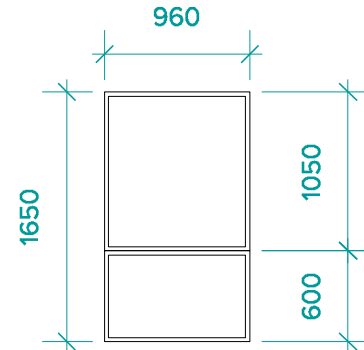

SO Type 03a (V Bedroom)
Estimated Quantity: 182

SO Type 03b (V Bedroom)
Estimated Quantity: 203

SO Type 05
Estimated Quantity: 14

SO Type 06a (Flat Bedroom)
Estimated Quantity: 77

SO Type 06b (Flat Bedroom)
Estimated Quantity: 70

SO Type 07a (Full Height Bedroom)
Estimated Quantity: 28

SO Type 07b (Full Height Bedroom)
Estimated Quantity: 28

SO Type 13a (Stairs)
Estimated Quantity: 41

SO Type 13b (Stairs)
Estimated Quantity: 29

SO Type 14 (Stairs)
Estimated Quantity: 35