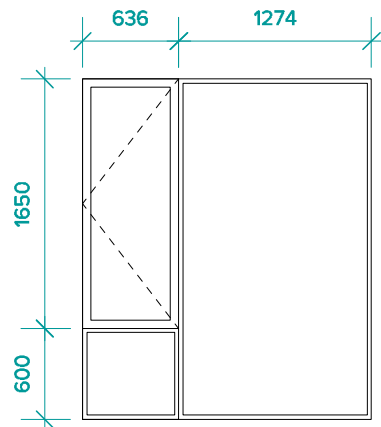

SO Type 03a (V Bedroom)
Estimated Quantity: 182

SO Type 03b (V Bedroom)
Estimated Quantity: 203

SO Type 05
Estimated Quantity: 14

SO Type 06a (Flat Bedroom)
Estimated Quantity: 77

SO Type 06b (Flat Bedroom)
Estimated Quantity: 70

SO Type 07a (Full Height Bedroom)
Estimated Quantity: 28

SO Type 07b (Full Height Bedroom)
Estimated Quantity: 28

SO Type 13a (Stairs)
Estimated Quantity: 41

SO Type 13b (Stairs)
Estimated Quantity: 29

SO Type 14 (Stairs)
Estimated Quantity: 35