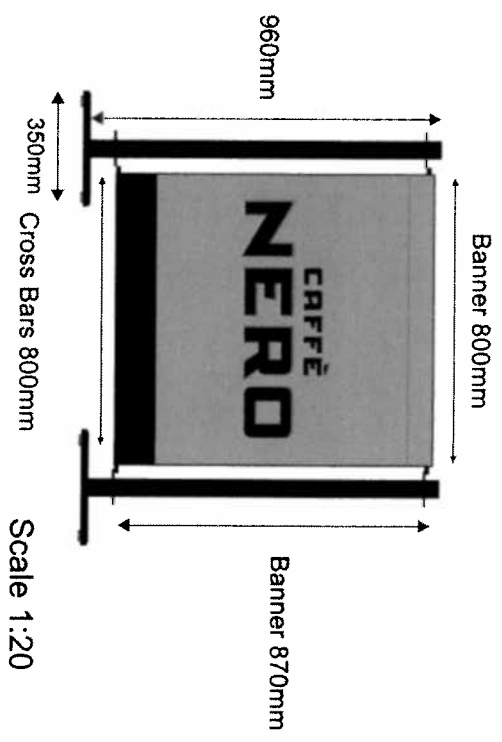

Banner

Description:
Outdoor fabric seating banner with applied vinyl lettering and black powder coated metal posts. Various sizes

Chair

Description:
87x40x42cm powder coated aluminum chair with black and white rattan for seating and backs

Table

Description:
72x60cm high density woodchips with resin with black composite top with brass ring, table legs powder coated die cast aluminum

1M BANNER

Café Barrier 1m

Shade Zone

Alfresco Specialists
www.s-zon.co.uk - 01492 481050