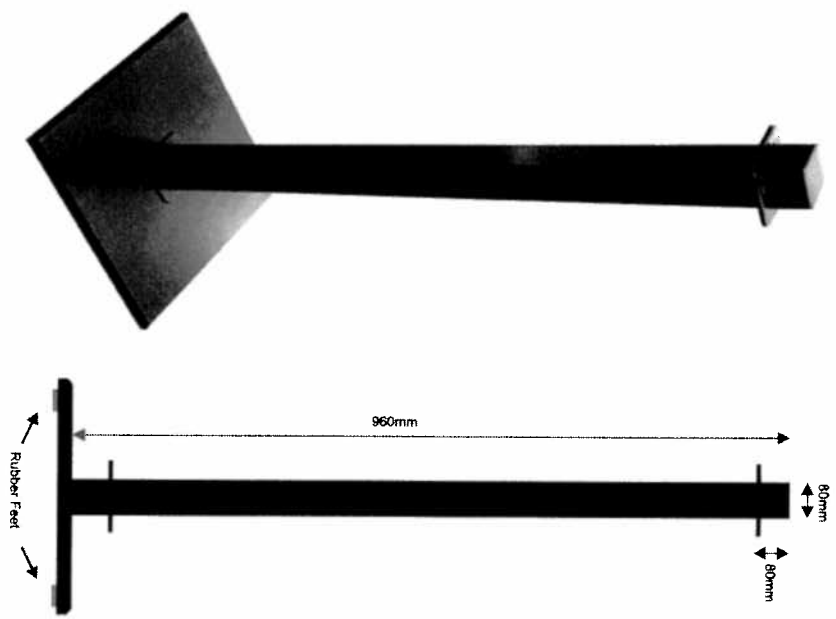

Banner

Description:
Outdoor fabric seating banner with applied vinyl lettering and black powder coated metal posts. Various sizes

Chair

Description:
87x40x42cm powder coated aluminum chair with black and white rattan for seating and backs

Table

Description:
72x60cm high density woodchips with resin with black composite top with brass ring, table legs powder coated die cast aluminum

1M BANNER

Café Barrier 1m

Shade Zone

Alfresco Specialists
www.s-zon.co.uk - 01492 481050