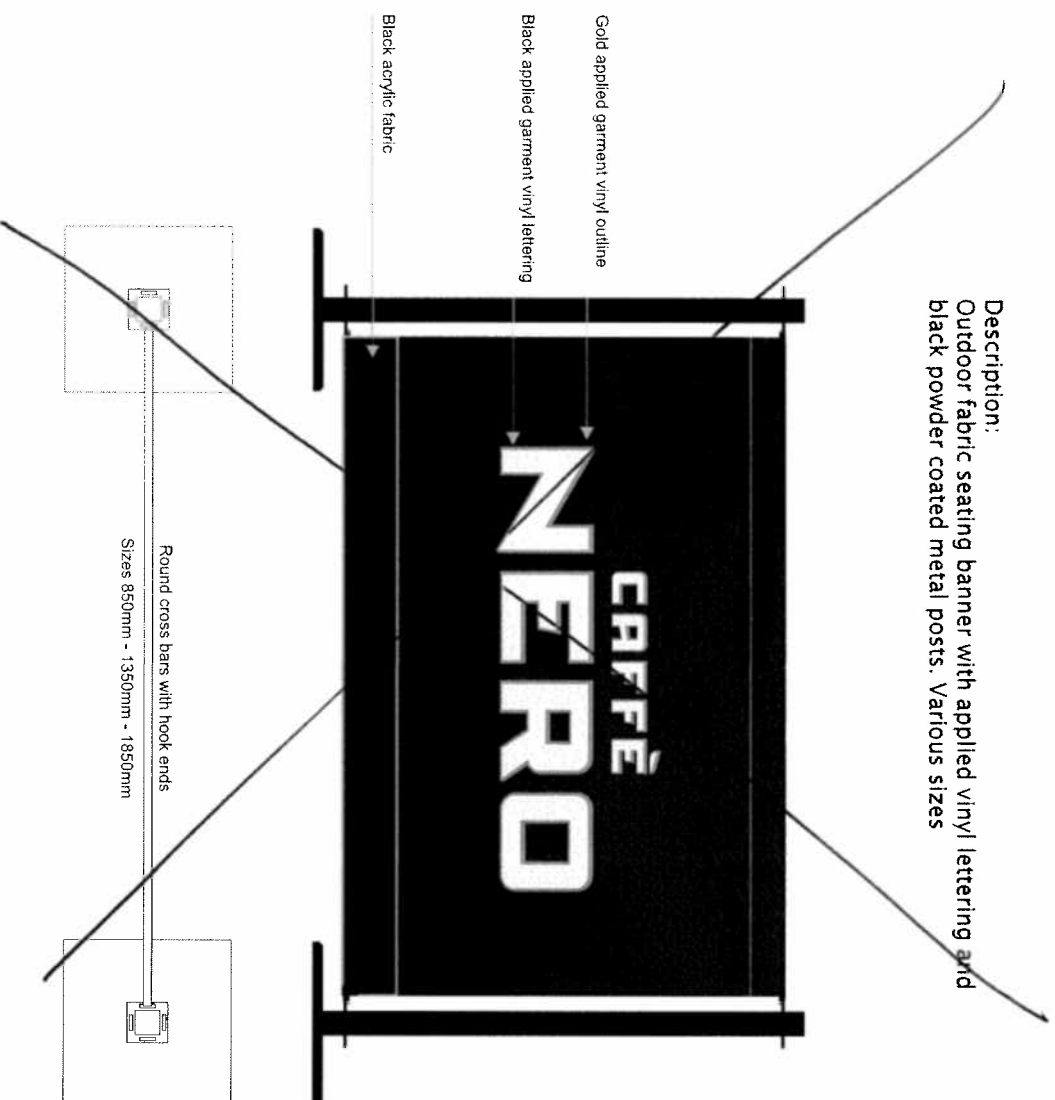

Banner

Description:
Outdoor fabric seating banner with applied vinyl lettering and black powder coated metal posts. Various sizes

Chair

Description:
87x40x42cm powder coated aluminum chair with black and white rattan for seating and backs

Table

Description:
72x60cm high density woodchips with resin with black composite top with brass ring, table legs powder coated die cast aluminum

1M BANNER

Café Barrier 1m

Shade Zone

Alfresco Specialists
www.s-zon.co.uk - 01492 481050