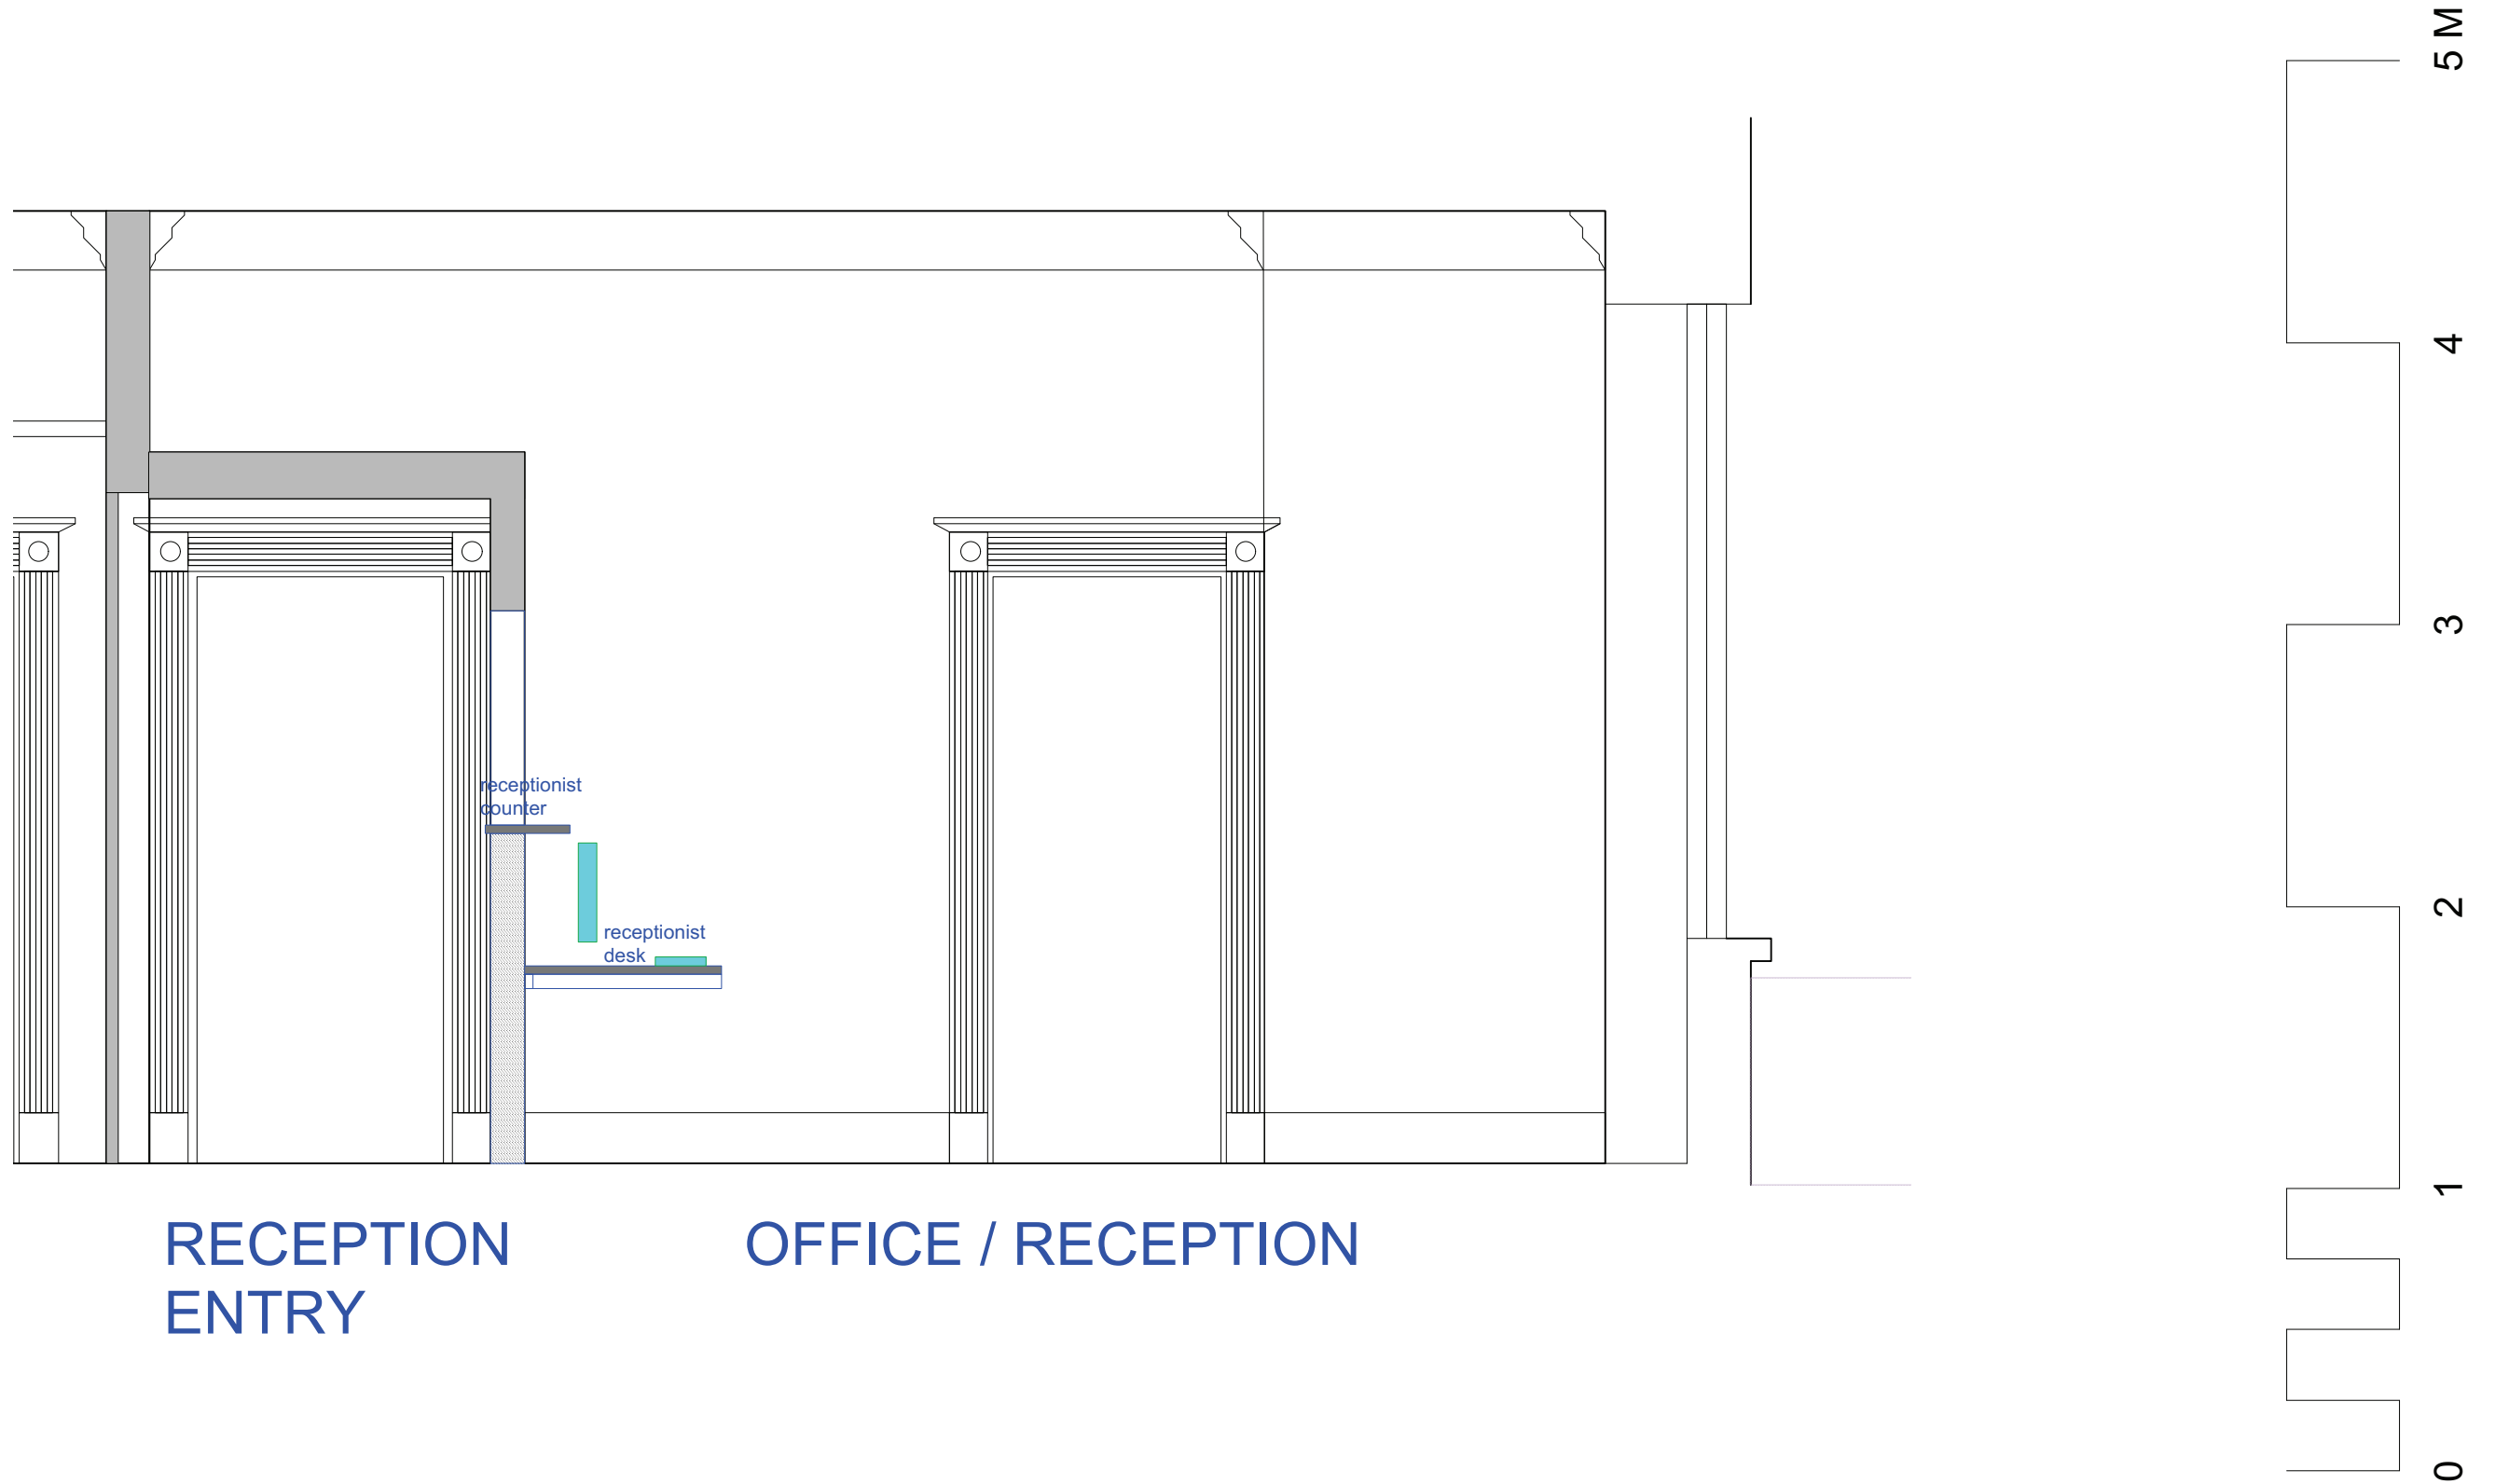

client	PENN CLUB	drawing	SECTION THROUGH NO 21 : NEW RECEPTION :	scale	1:25@A3	drawn	
job	21-23 BEDFORD PLACE LONDON W1	drawing number	PC PA2.38	rev	-	date	may 19
			ARP				

RECEPTION
ENTRY

OFFICE / RECEPTION

client	PENN CLUB	drawing	SECTION THROUGH NO 21 : NEW RECEPTION	scale	1:25@A3	drawn	
job	21-23 BEDFORD PLACE LONDON W1						
drawing number	PC PA2.39	rev	-	date	may 19	ARP	

NO 21 ENTRANCE HALL

RECEPTION
ENTRY

LUGGAGE
STORE

client	PENN CLUB	drawing	SECTION THROUGH NO 21 : NEW RECEPTION	scale	1:25@A3	drawn	
job	21-23 BEDFORD PLACE LONDON W1	date	may 19	ARP			
drawing number	PC PA2.40	rev	-				