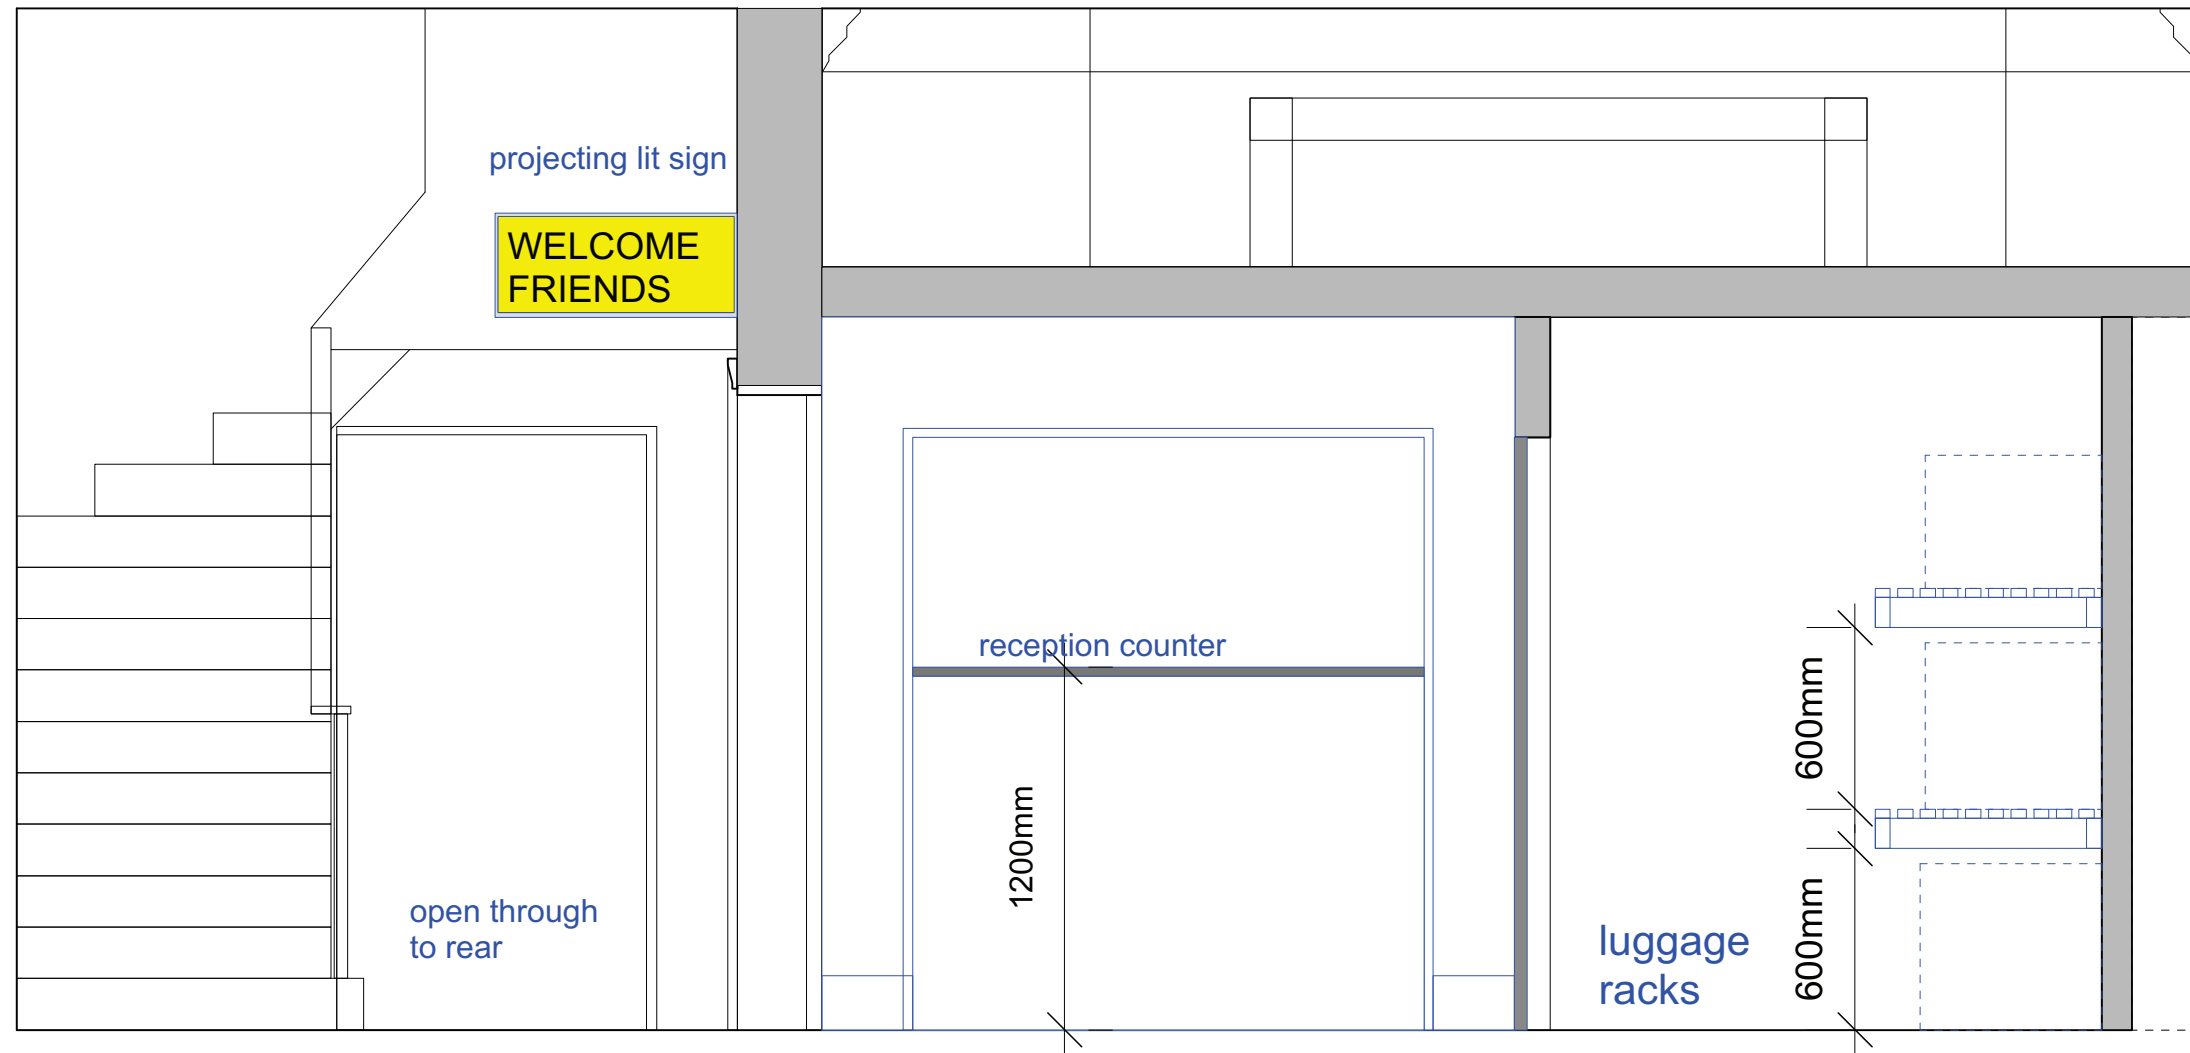

client	PENN CLUB	drawing	SECTION THROUGH NO 21 : NEW RECEPTION :	scale	1:25@A3	drawn	
job	21-23 BEDFORD PLACE LONDON W1	drawing number	PC PA2.38	rev	-	date	may 19
			ARP				

RECEPTION
ENTRY

OFFICE / RECEPTION

client	PENN CLUB	drawing	SECTION THROUGH NO 21 : NEW RECEPTION	scale	1:25@A3	drawn	
job	21-23 BEDFORD PLACE LONDON W1						
drawing number	PC PA2.39	rev	-	date	may 19	ARP	

NO 21 ENTRANCE HALL

RECEPTION
ENTRY

LUGGAGE
STORE

client	PENN CLUB	drawing	SECTION THROUGH NO 21 : NEW RECEPTION	scale	1:25@A3	drawn	
job	21-23 BEDFORD PLACE LONDON W1	date	may 19	ARP			
drawing number	PC PA2.40	rev	-				