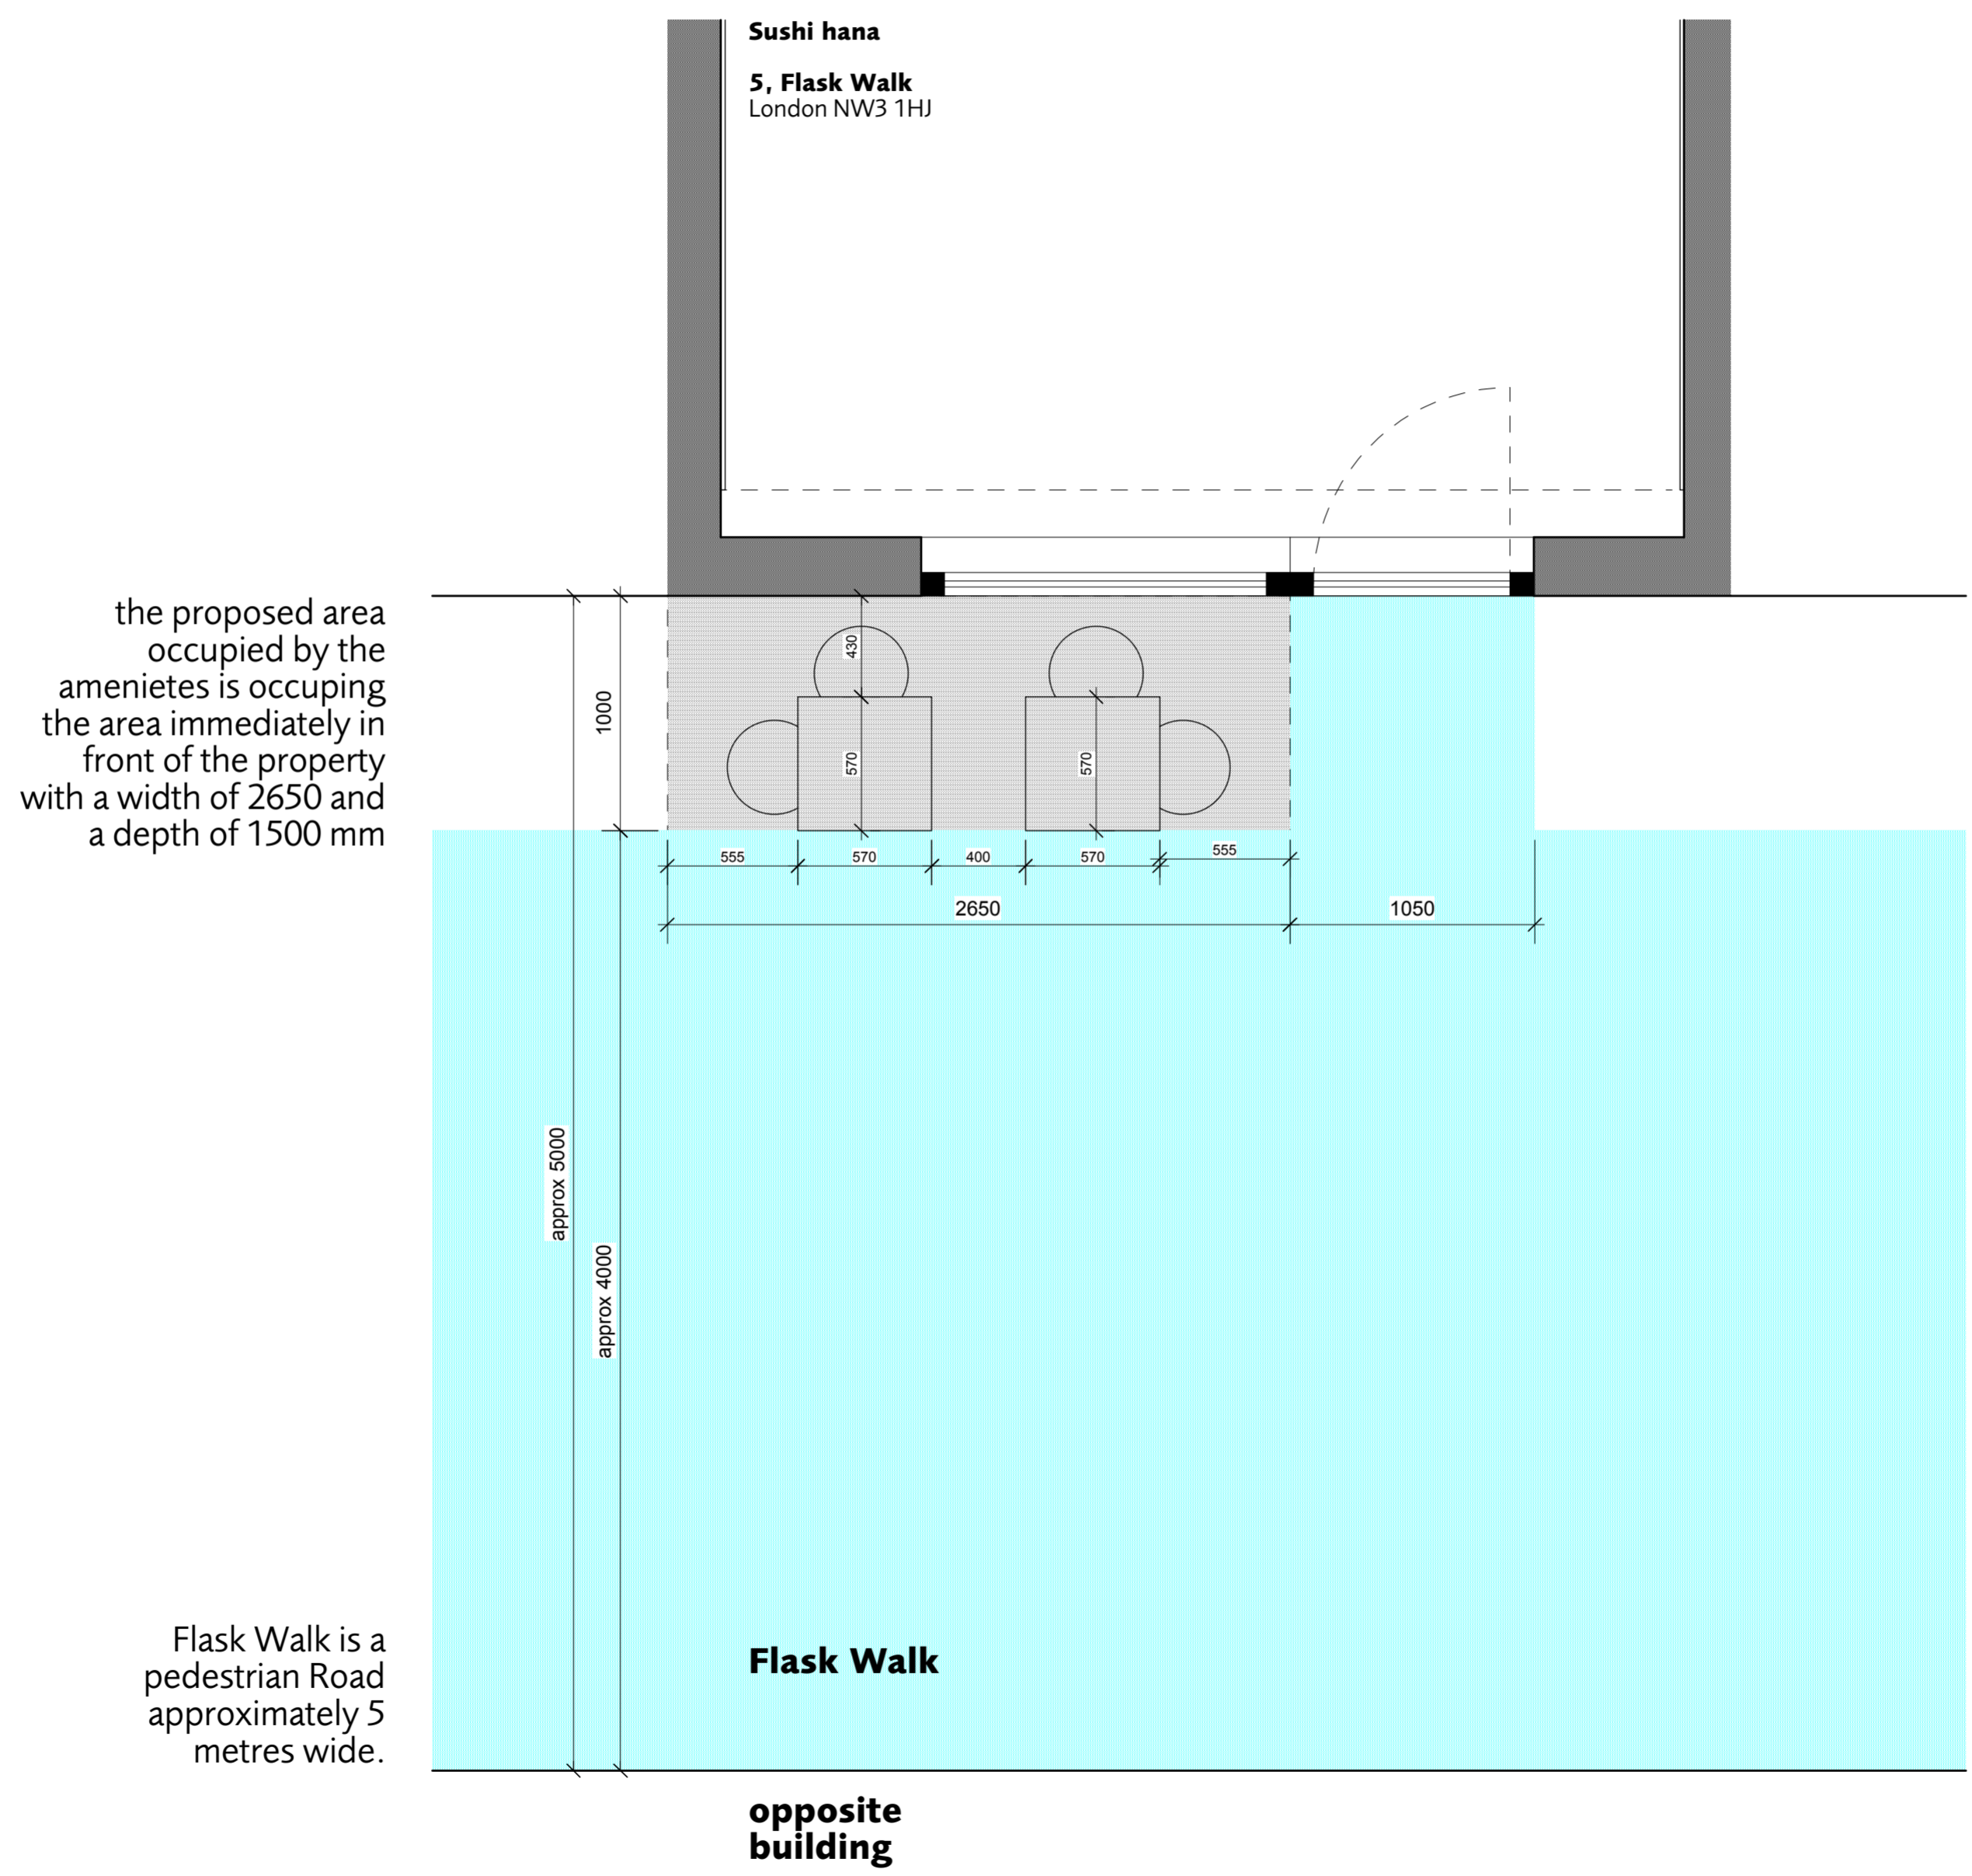

a 04.05.17
general revision
23.01.17
for planning

proposed external seating plan	115a

5, Flask Walk London NW3 1HJ	1604 1:25 @A2

Dols Wong
architects

The Studio
61, Brondesbury Road
London NW6 6BP
44 (0)20 7372 2121 architects@dolswong.com