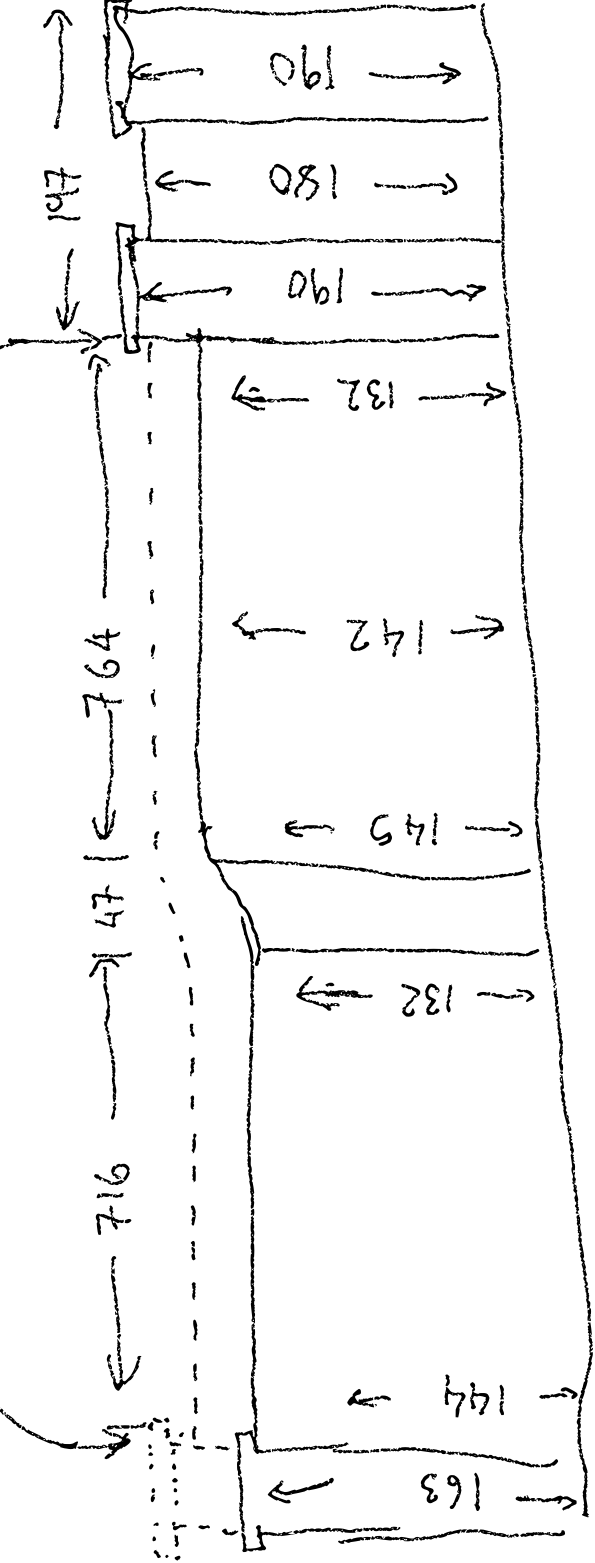

Approx 38cm (5 courses)  
 to be added between  
 these points

Broadhurst Gardens (Slope intentional)