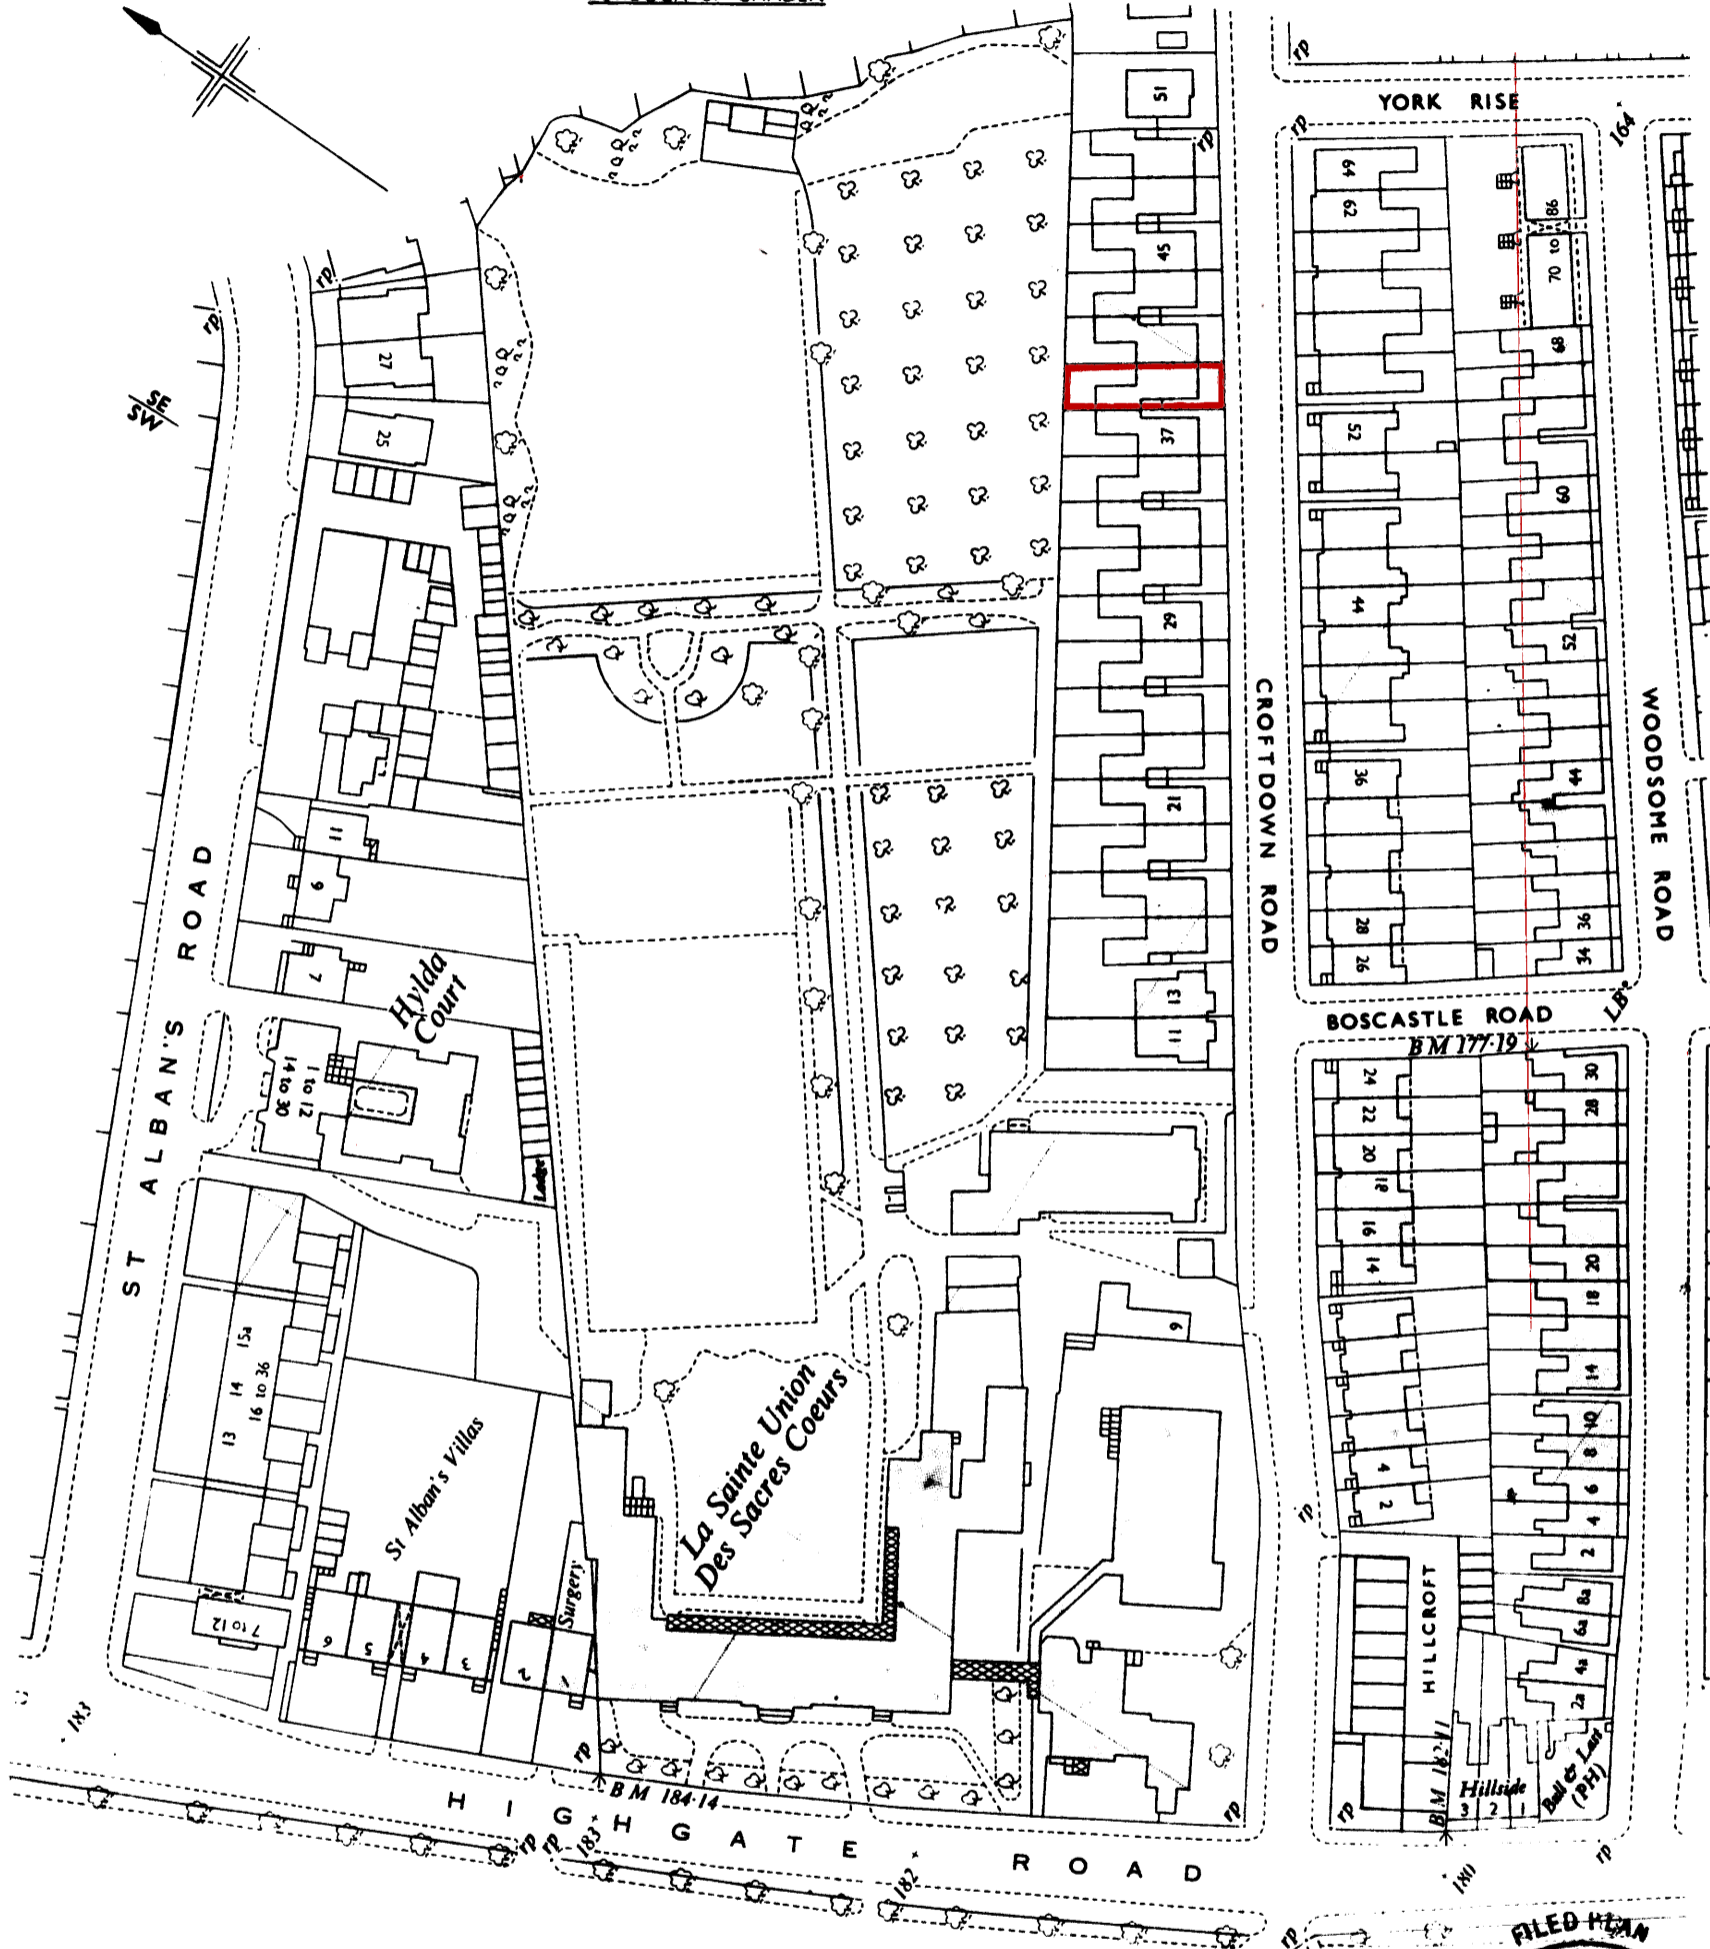

H.M. LAND REGISTRY		TITLE NUMBER		
		266423		
ORDNANCE SURVEY PLAN REFERENCE	COUNTY	SHEET	NATIONAL GRID	SECTION
	GREATER LONDON		TQ 2886	P
Scale: 1/1250		© Crown copyright 1973		

BOROUGH OF CAMDEN

Old Reference LN III 82 A

This is a copy of the title plan on 30 APR 2019 at 12:02:36. This copy does not take account of any application made after that time even if still pending in HM Land Registry when this copy was issued.

HM Land Registry endeavours to maintain high quality and scale accuracy of title plan images. The quality and accuracy of any print will depend on your printer, your computer and its print settings. This title plan shows the general position, not the exact line, of the boundaries. It may be subject to distortions in scale. Measurements scaled from this plan may not match measurements between the same points on the ground.