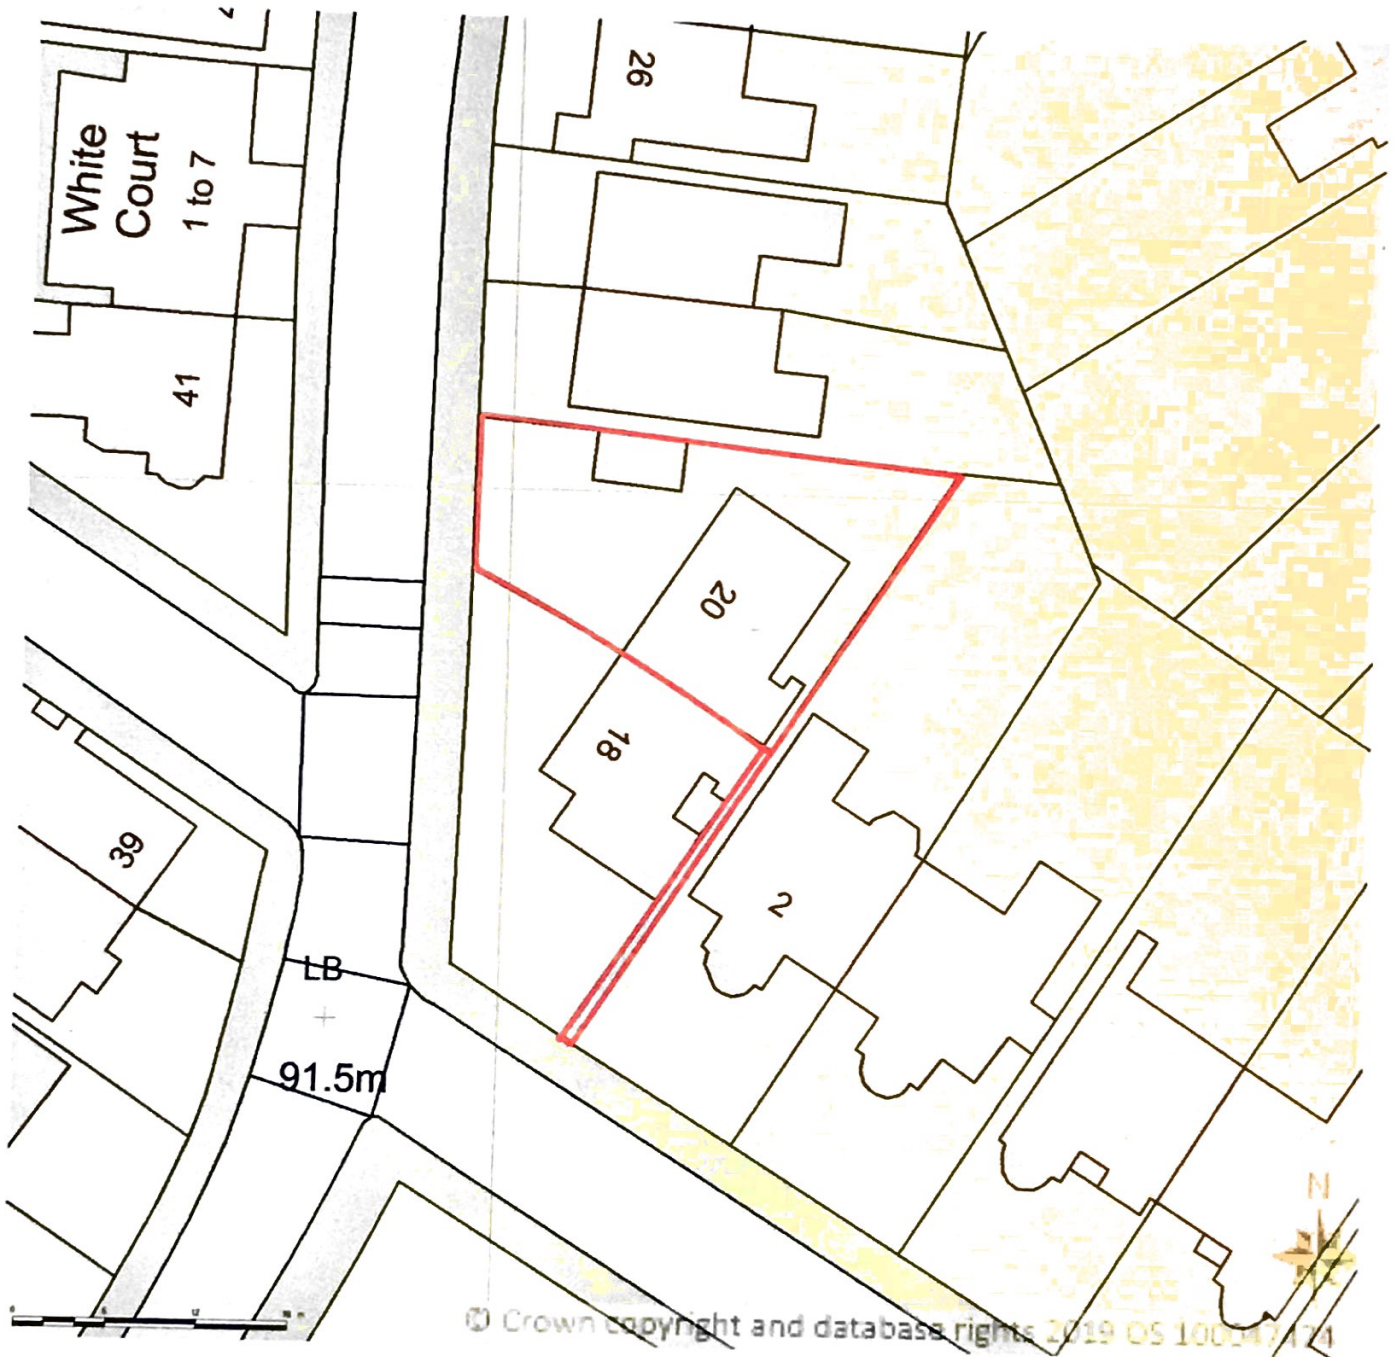

BLOCK/SITE PLAN
AREA 90m x 90m
SCALE 1:500 on A4
CENTRE COORDINATES: 525313, 186087

© Crown copyright and database rights 2019 OS 100047474

Supplied by Streetwise Maps Ltd
www.streetwise.net
Licence No: 100047474
14/04/2019 13:51:13