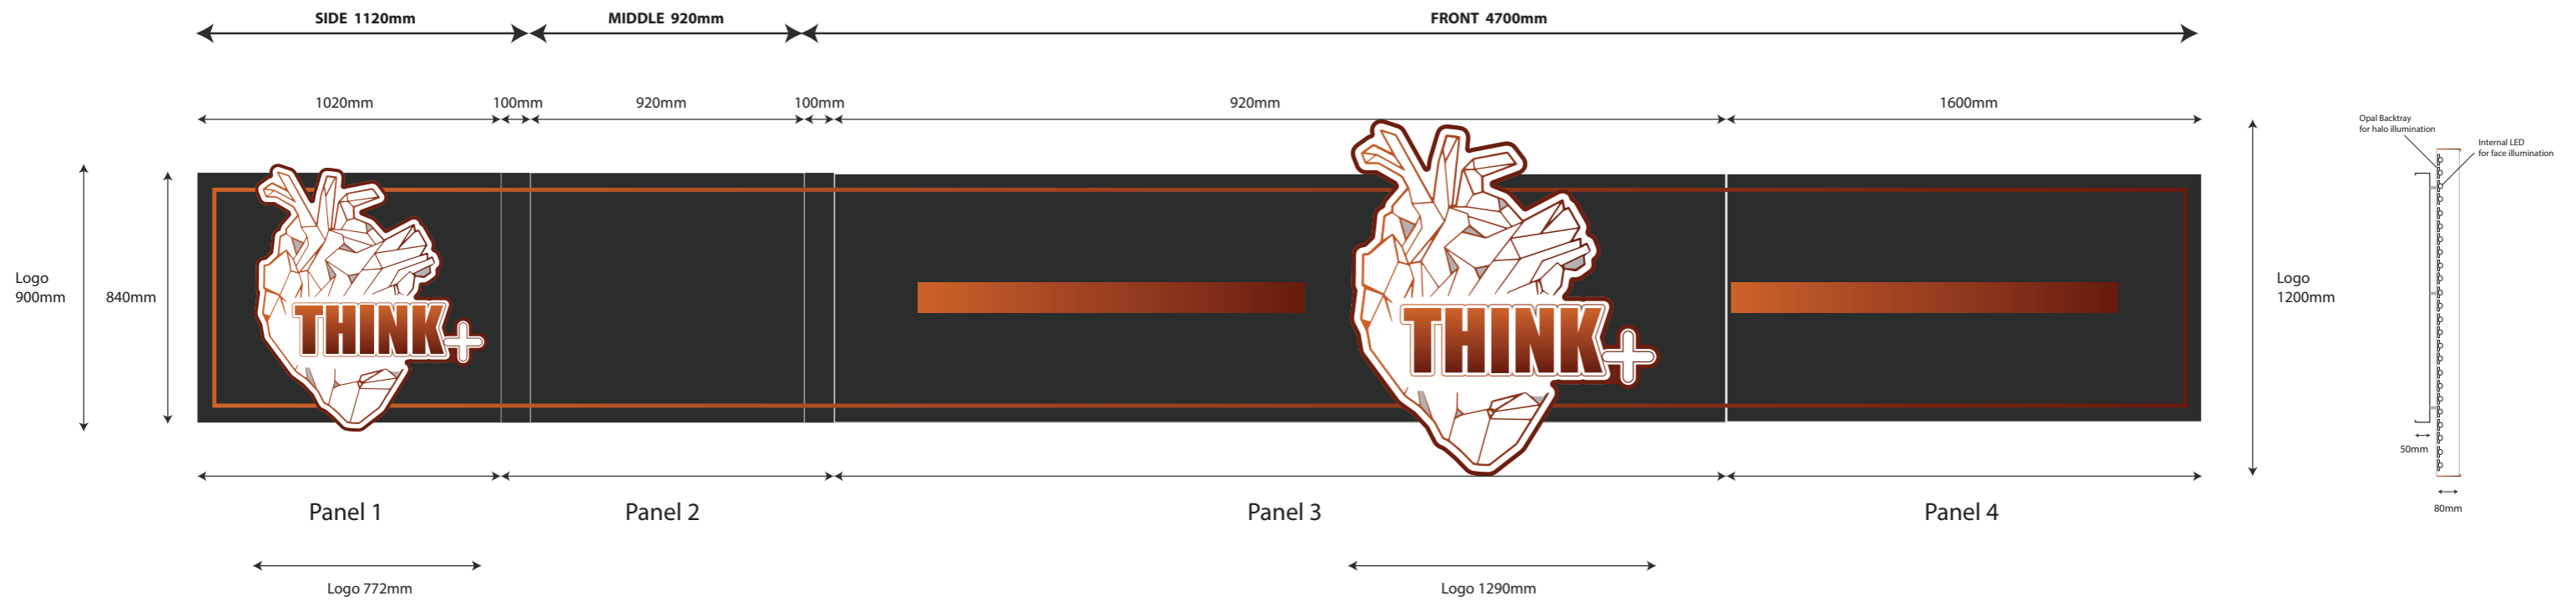

# Front View

Logo: Built up copper letters face and halo illuminated with rim  
 Aluminium panel RAL: Antique copper

Refer to

Company & Address

Specification

Artwork by

Christian Vargas  
07447139652

Think  
39 Camden Highstreet  
NW1 7JH