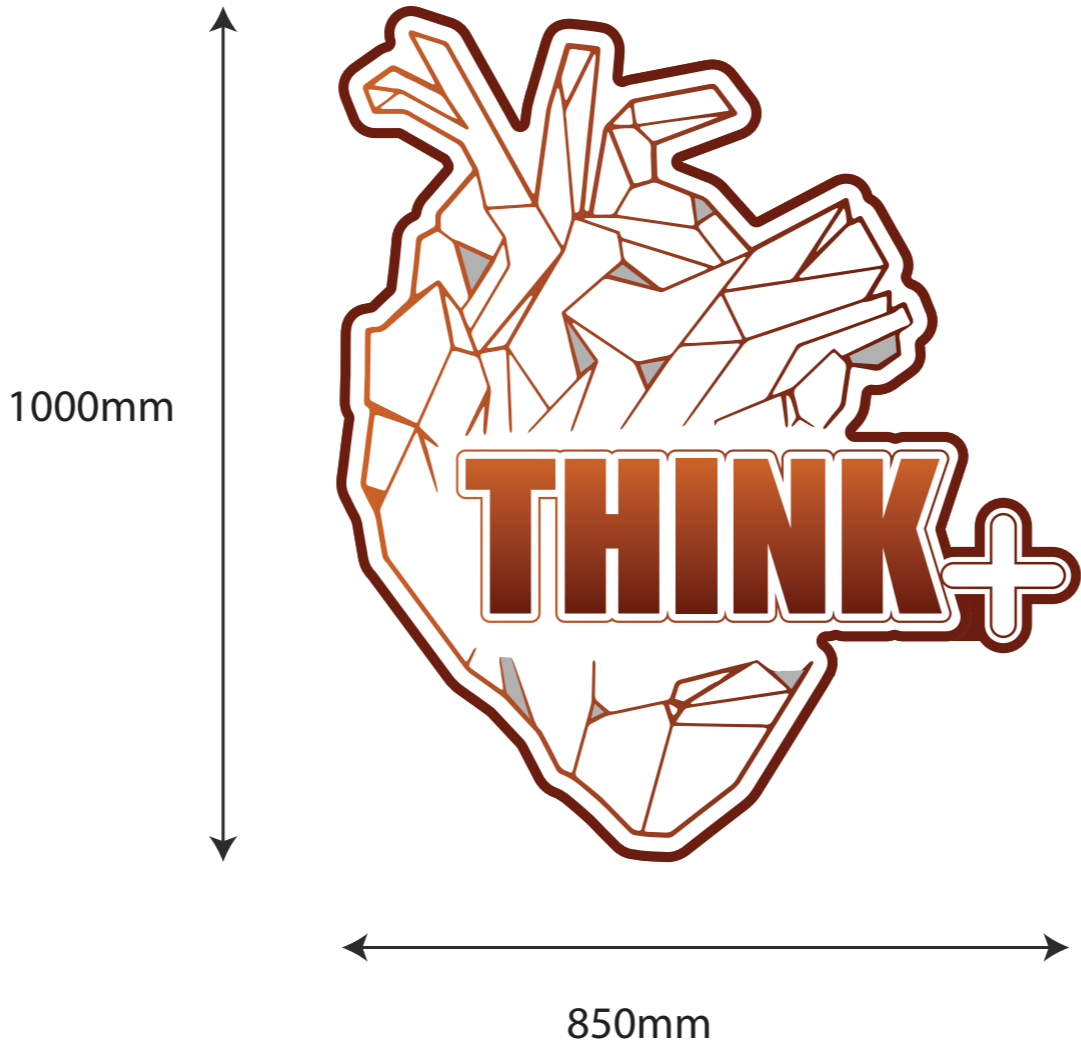

Internal Sign

Logo: Built up letters face and halo illuminated with rim

Refer to

Company & Address

Specification

Artwork by

Christian Vargas
07447139652

Think
39 Camden Highstreet
NW1 7JH

Internal Sign

Erik Polyakov