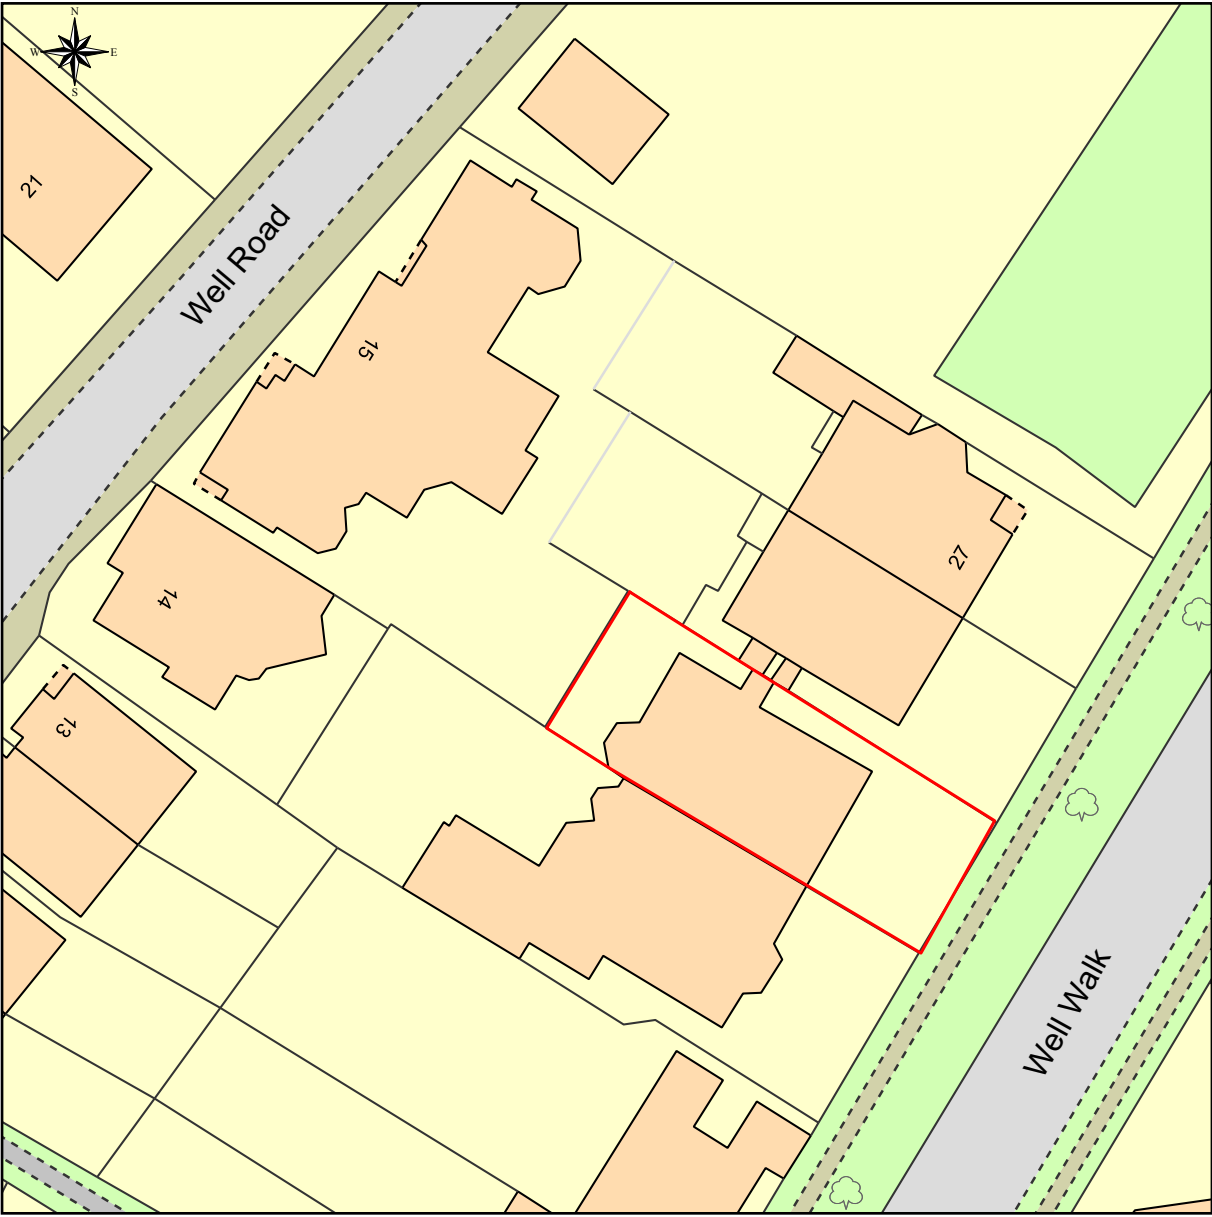

23 Well Walk, Hampstead, NW3 1BY

This Plan includes the following Licensed Data: OS MasterMap Colour PDF Site Plan/Block Plan by the Ordnance Survey National Geographic Database and incorporating surveyed revision available at the date of production. Reproduction in whole or in part is prohibited without the prior permission of Ordnance Survey. The representation of a road, track or path is no evidence of a right of way. The representation of features, as lines is no evidence of a property boundary. © Crown copyright and database rights, 2018. Ordnance Survey 0100031673

0m 5m 10m 15m 20m 25m 30m 35m 40m

Scale: 1:500, paper size: A4

(171114)
Block Plan

plans ahead by emapsite™