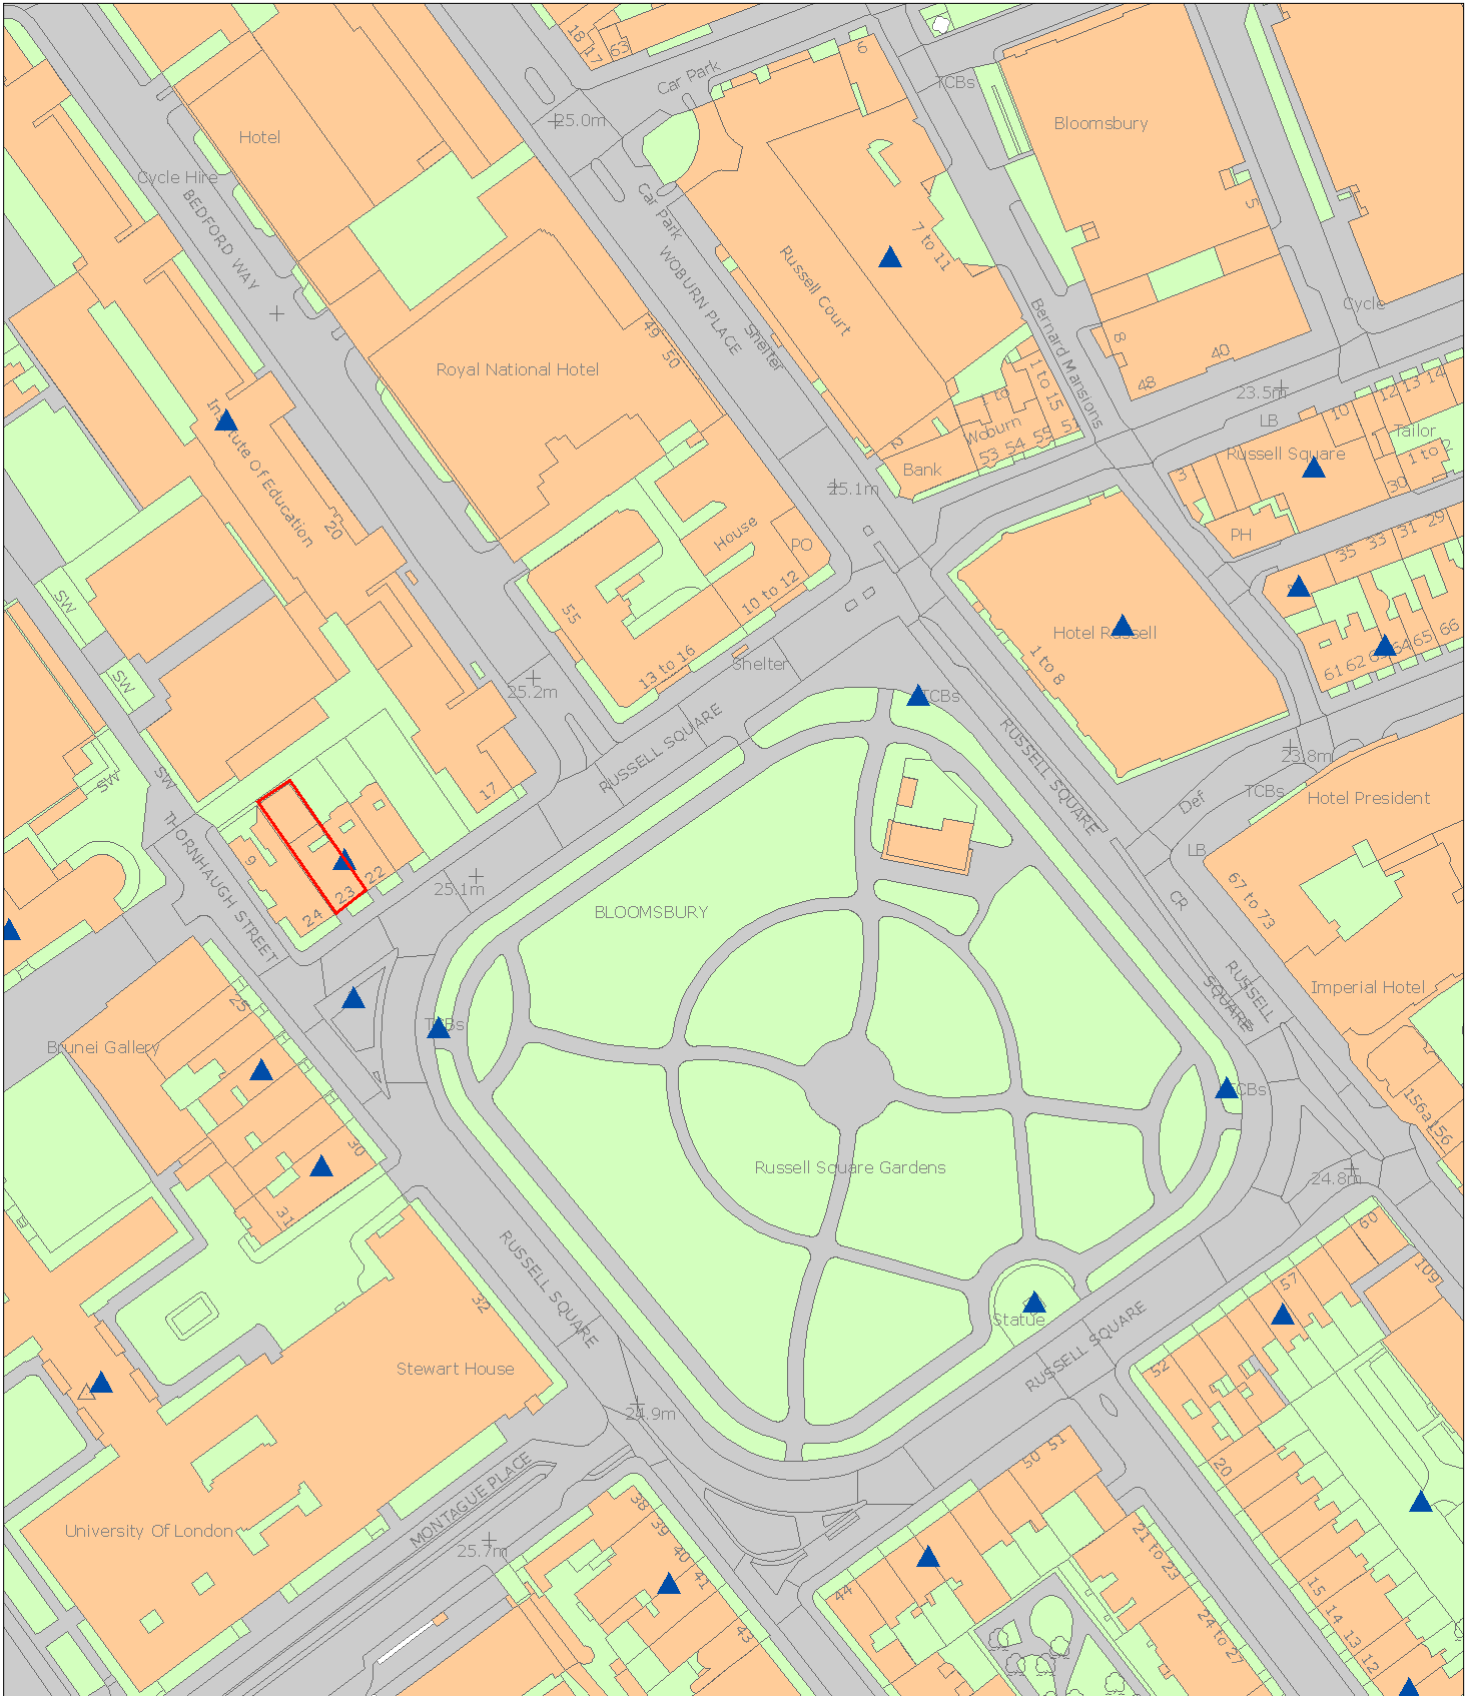

23 Russell Square, WC1B 5EA

Map Scale 1:1,890

Map Centre 530081,182028

Date

09/04/2019

modern map - number 23 site outlined

HistoricEngland.org.uk

ENGLISH HERITAGE