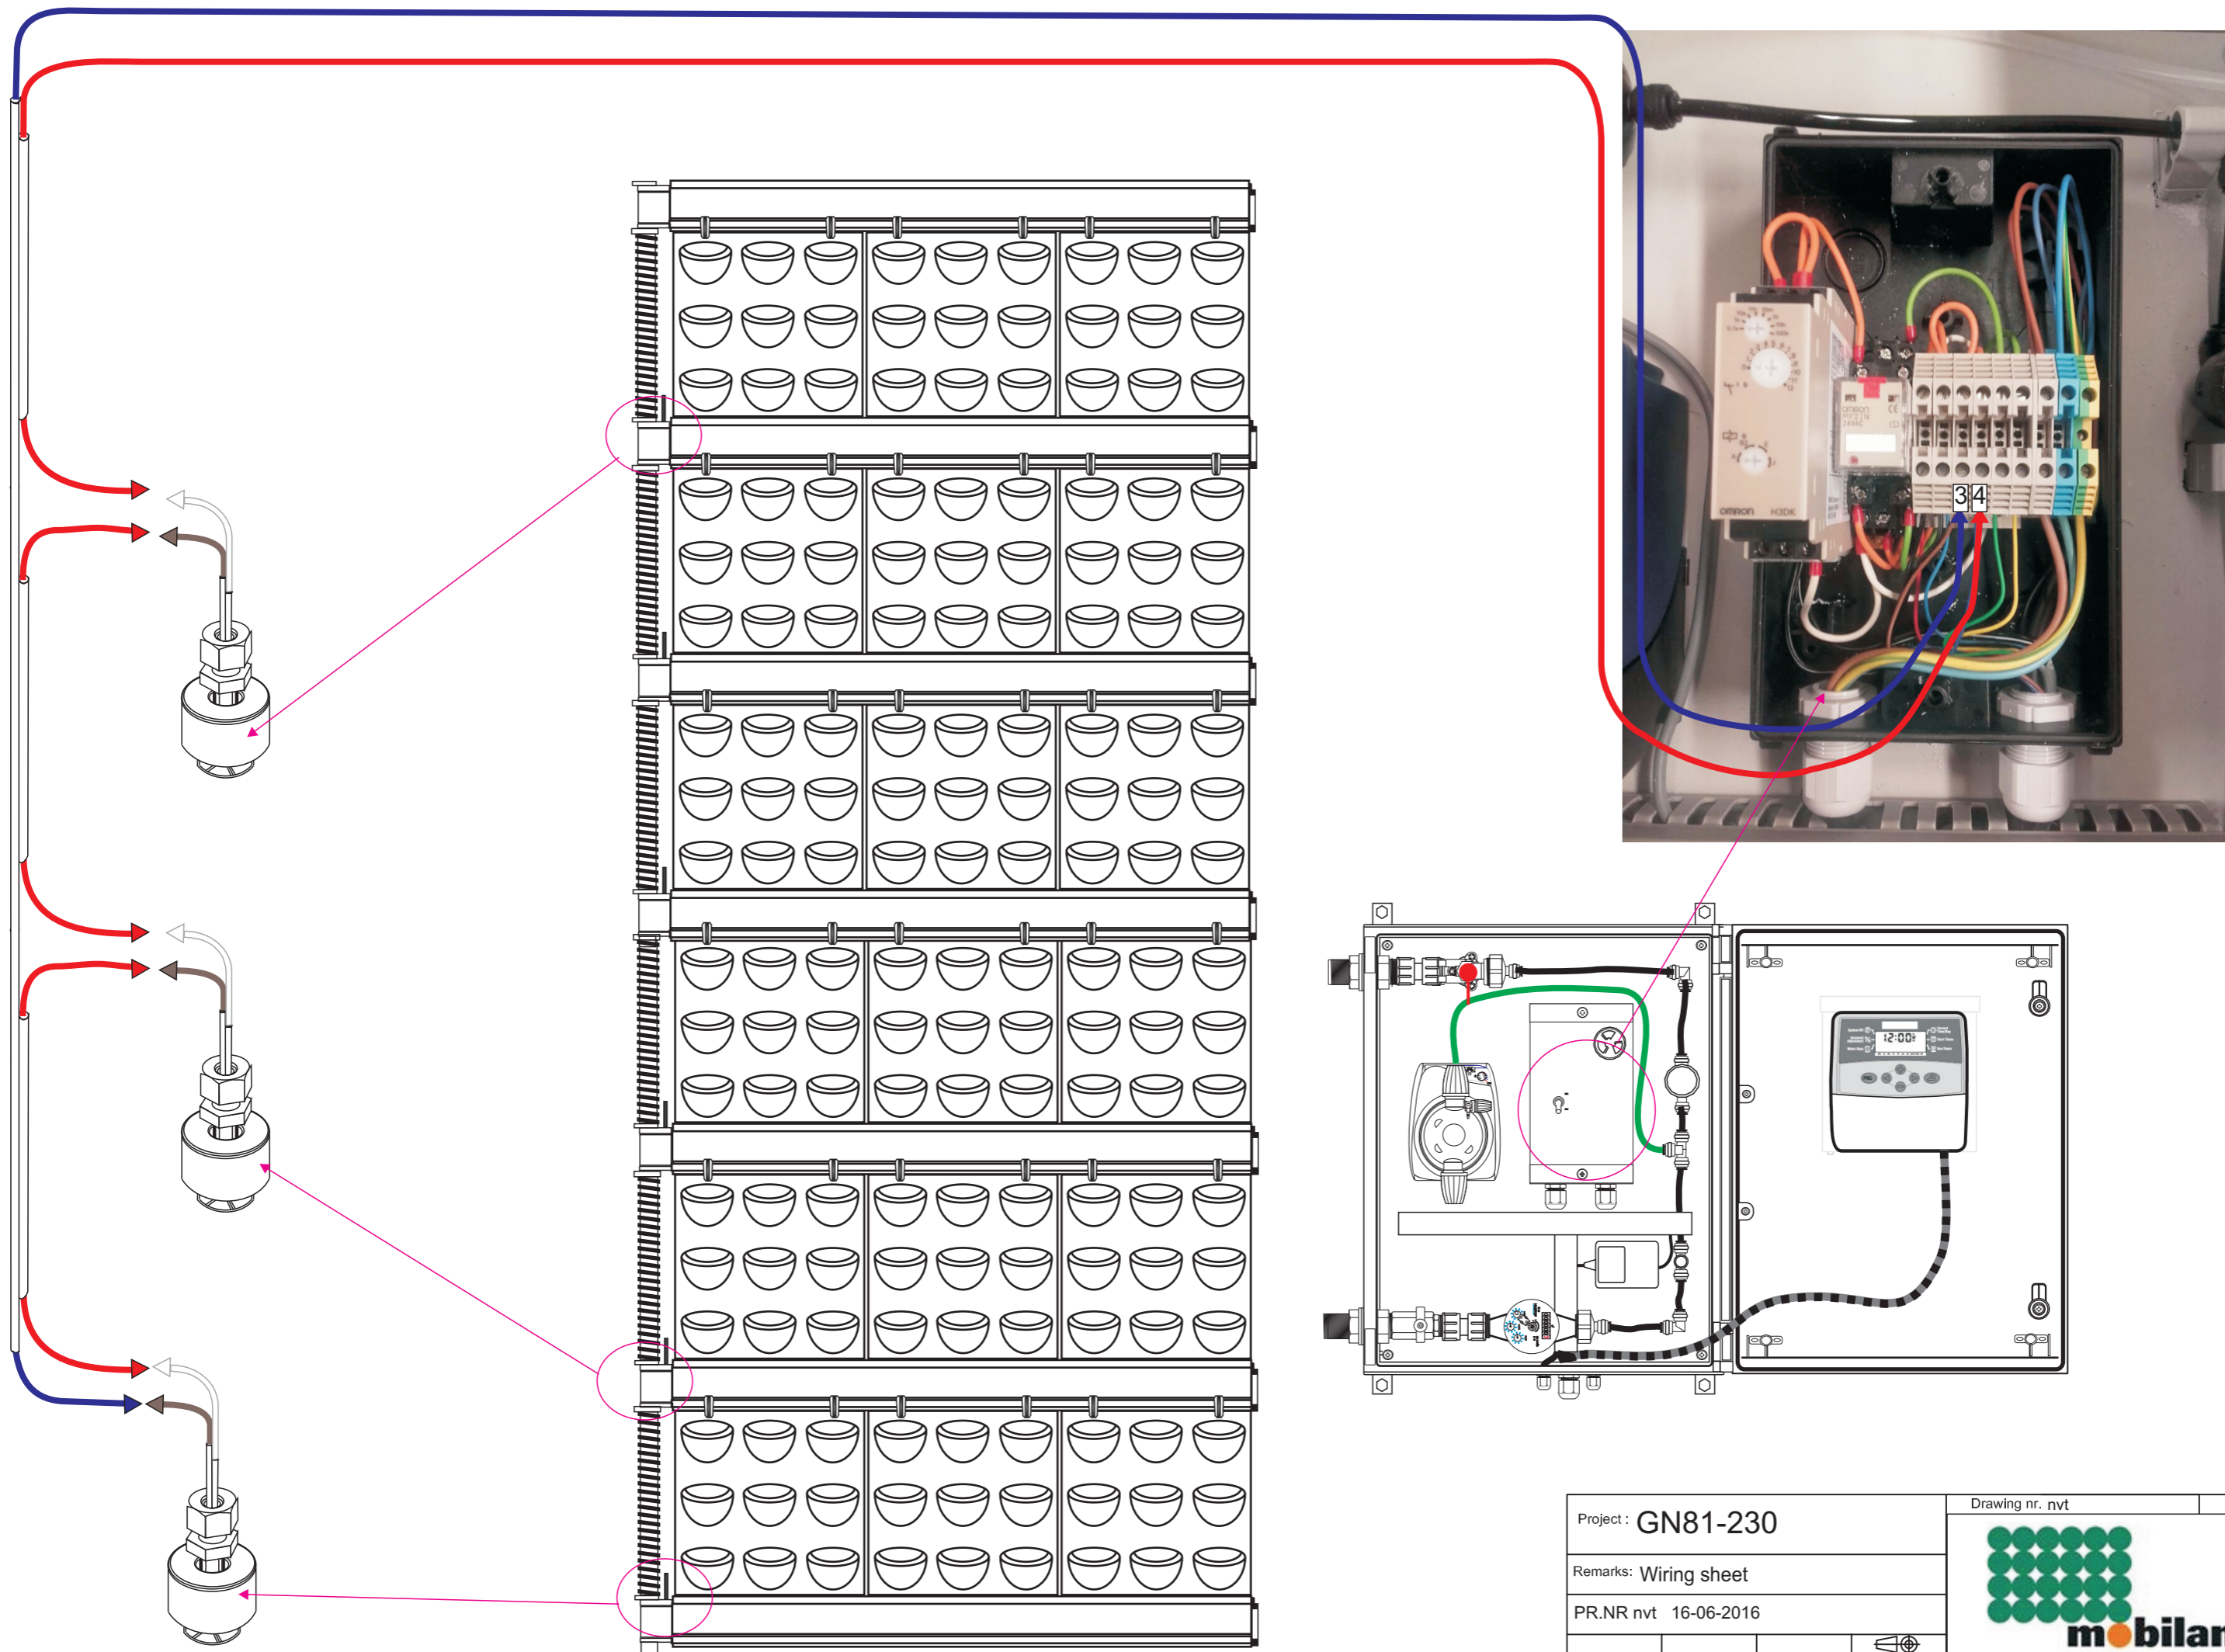

[1] External alarm box

(393inch/10 m1 cable standard)

[2] Built in GSM Device in cabinet

[3] External GSM Device

(393inch/10 m1 cable standard)

Project : GN81-230	Drawing nr. nvt	A3
Remarks: Alarm options		
PR.NR nvt 16-06-2016		
Deze tekening is eigendom van Mobilane BV, het is niet toegestaan deze te reproduceren of zonder toestemming te gebruiken		

Fill-up the fertiliser tank and open valve **(B)** by turning it to the left.
 Turn button **(A)** to the right to increase the amount of pulses.
 Start-up the pulse pump by starting the irrigation program.
 Wait till the fertiliser is coming out of outlet **(C)** and then close button **(B)** by turning it to the right.
 Put the pulse pump back on its normal dosing program.

Performance:

Frequency (max) 120 BPM

Pressure Bar: Flow cc per dose

8	0.28
5	0.69
2	0.97

Fertiliser/Ciro CleanDrip:
fertiliser tank 2.5ltr:

1 pulse/liter at 2 bar
 350gr Peters 15+11+29
 360ml Ciro Cleandrip
 = 3650ltr(3,65m3) irrigation water

2 pulses/liter at 2 bar
 350gr Peters 15+11+29
 180ml Ciro Cleandrip
 = 1825ltr (1,83m3) irrigation water

4 pulses/liter at 2 bar
 350gr Peters 15+11+29
 90ml Ciro Cleandrip
 = 913ltr (0,9m3) irrigation water