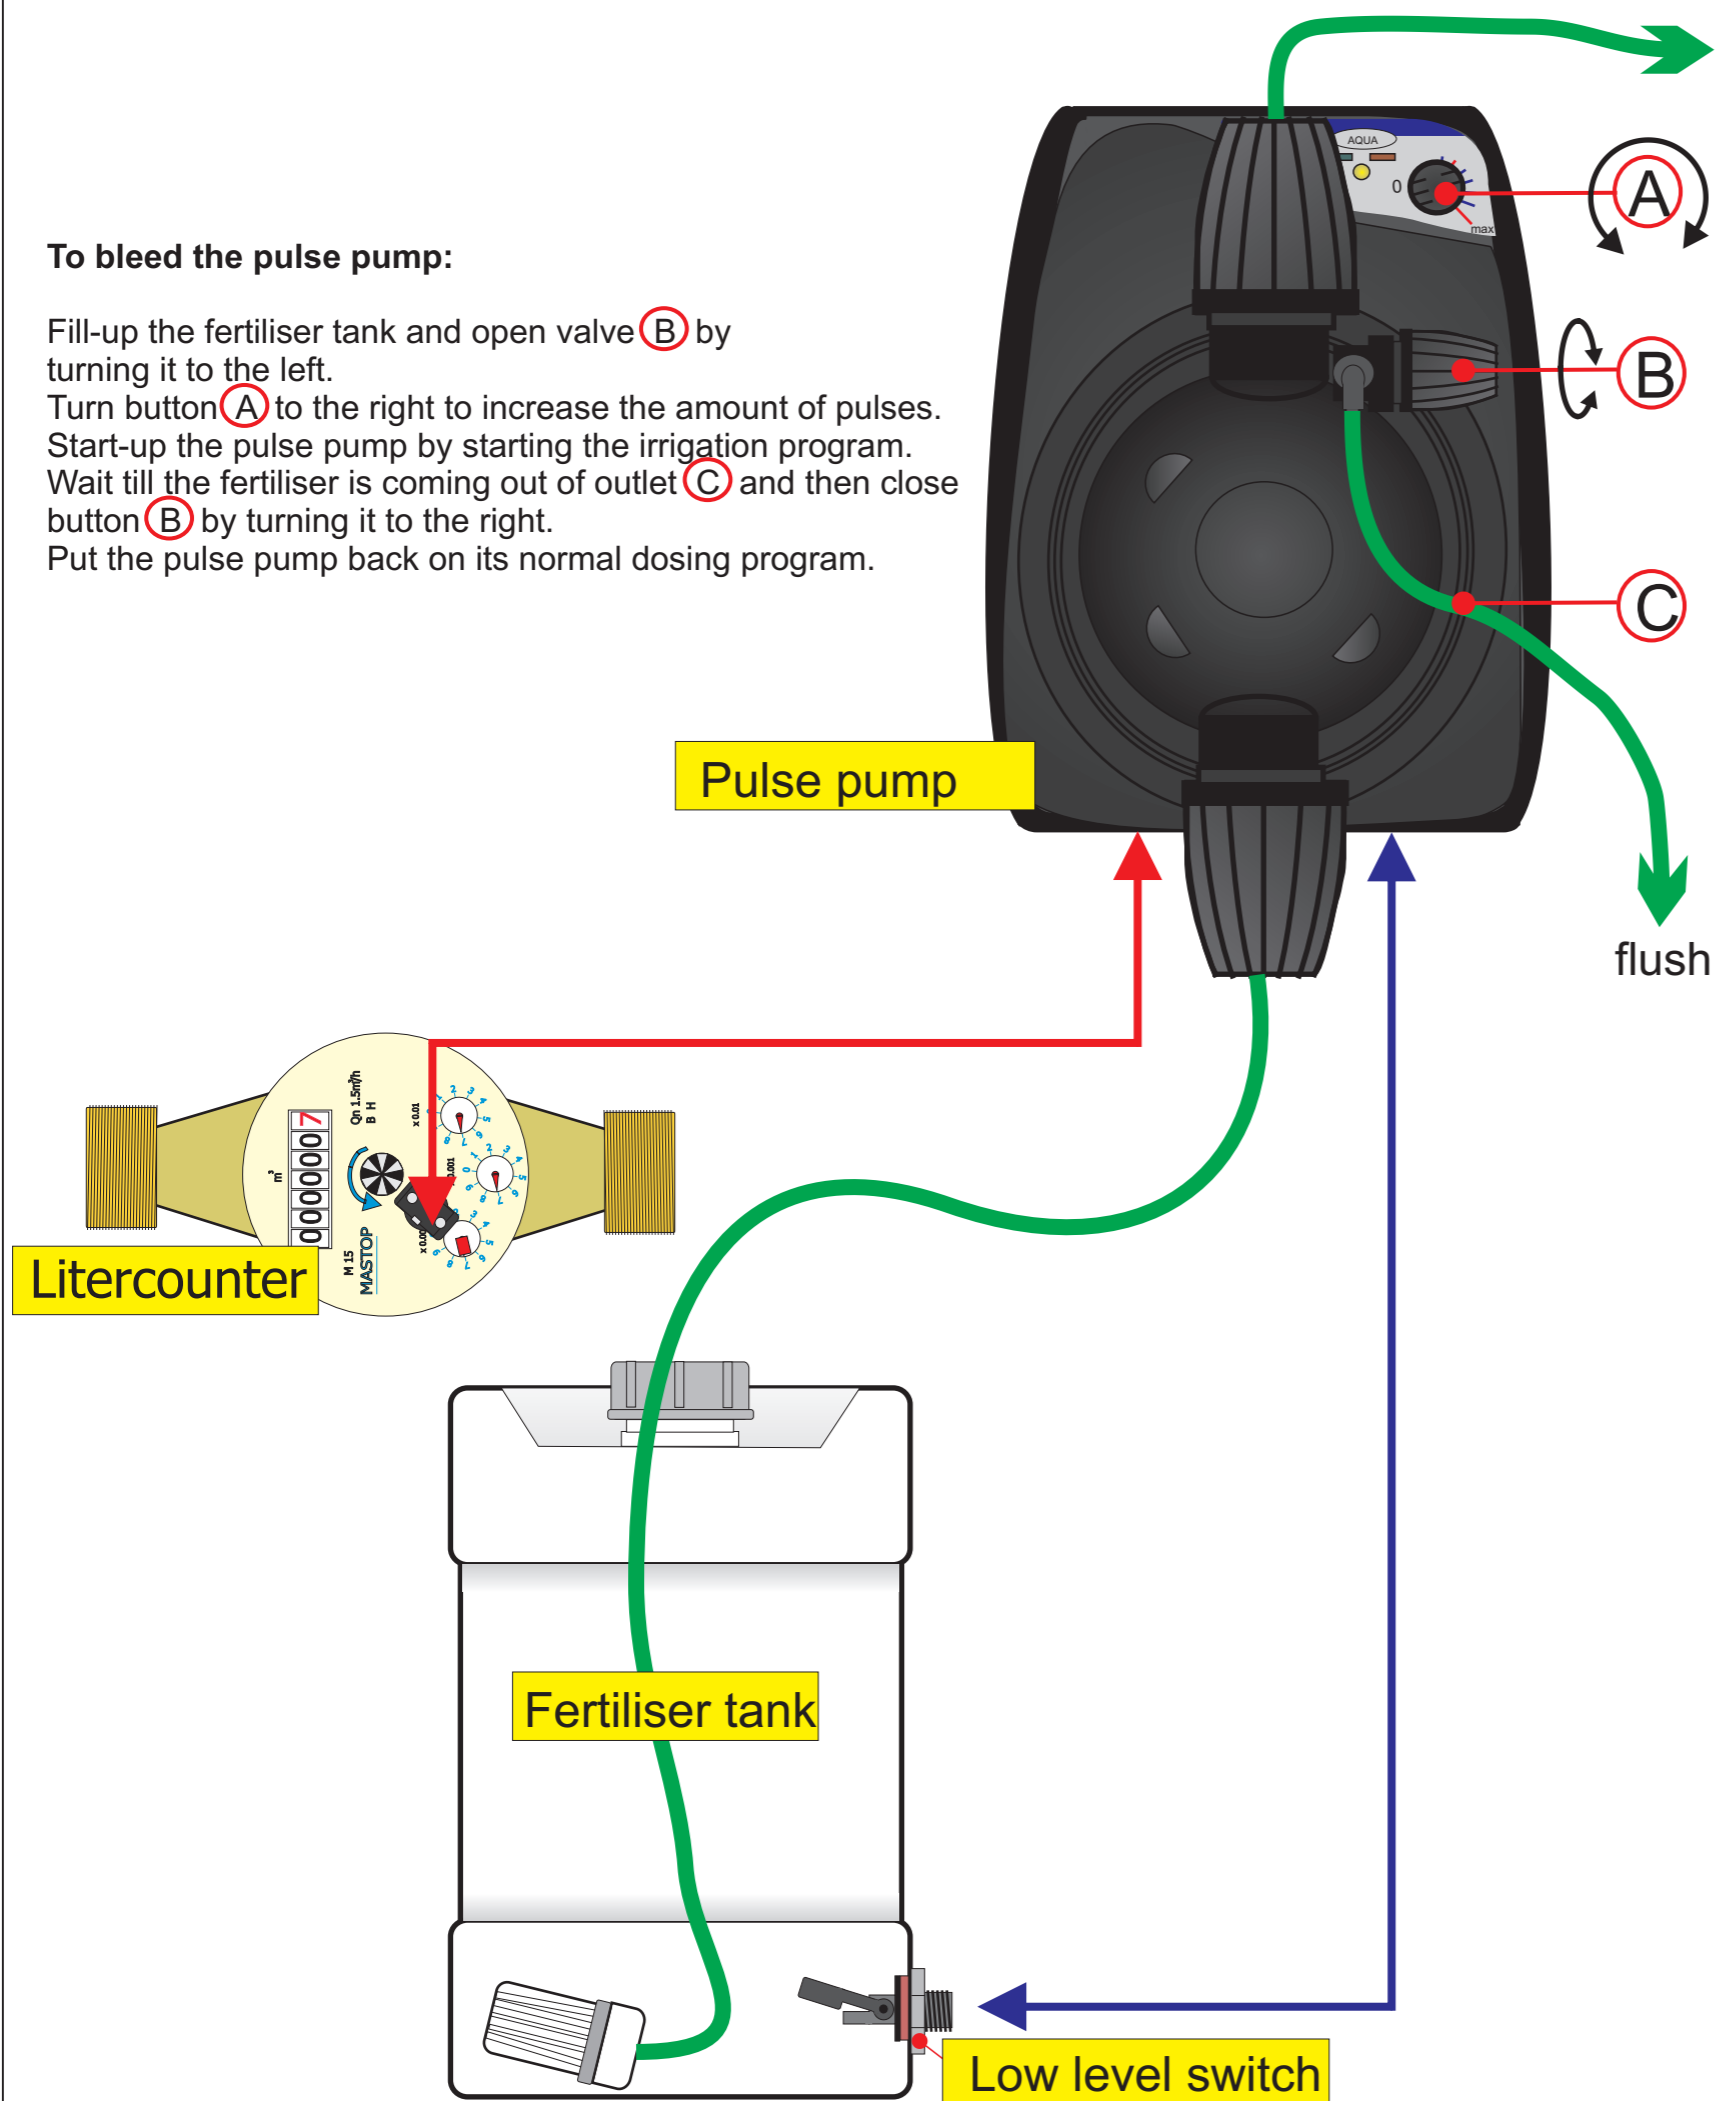

[1] External alarm box

(393inch/10 m1 cable standard)

[2] Built in GSM Device in cabinet

[3] External GSM Device

(393inch/10 m1 cable standard)

Project : GN81-230	Drawing nr. nvt	A3
Remarks: Alarm options		
PR.NR nvt 16-06-2016		
Deze tekening is eigendom van Mobilane BV, het is niet toegestaan deze te reproduceren of zonder toestemming te gebruiken		

Project : GN81-230

Remarks: Wiring sheet

PR.NR nvt 16-06-2016

Drawing nr. nvt A3

Deze tekening is eigendom van Mobilane BV, het is niet toegestaan deze te reproduceren of zonder toestemming te gebruiken

To bleed the pulse pump:

Fill-up the fertiliser tank and open valve **(B)** by turning it to the left.
 Turn button **(A)** to the right to increase the amount of pulses.
 Start-up the pulse pump by starting the irrigation program.
 Wait till the fertiliser is coming out of outlet **(C)** and then close button **(B)** by turning it to the right.
 Put the pulse pump back on its normal dosing program.