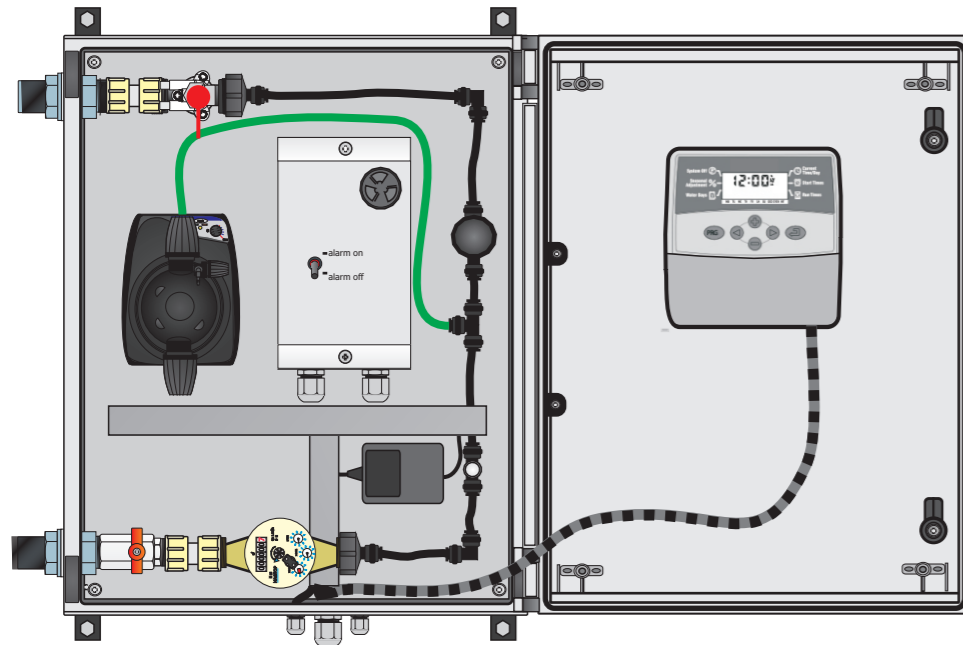

[1] External alarm box

(393inch/10 m1 cable standard)

[2] Built in GSM Device in cabinet

[3] External GSM Device

(393inch/10 m1 cable standard)

Project : GN81-230	Drawing nr. nvt	A3
Remarks: Alarm options		
PR.NR nvt 16-06-2016		
Deze tekening is eigendom van Mobilane BV, het is niet toegestaan deze te reproduceren of zonder toestemming te gebruiken		

Fill-up the fertiliser tank and open valve **(B)** by turning it to the left.
 Turn button **(A)** to the right to increase the amount of pulses.
 Start-up the pulse pump by starting the irrigation program.
 Wait till the fertiliser is coming out of outlet **(C)** and then close button **(B)** by turning it to the right.
 Put the pulse pump back on its normal dosing program.