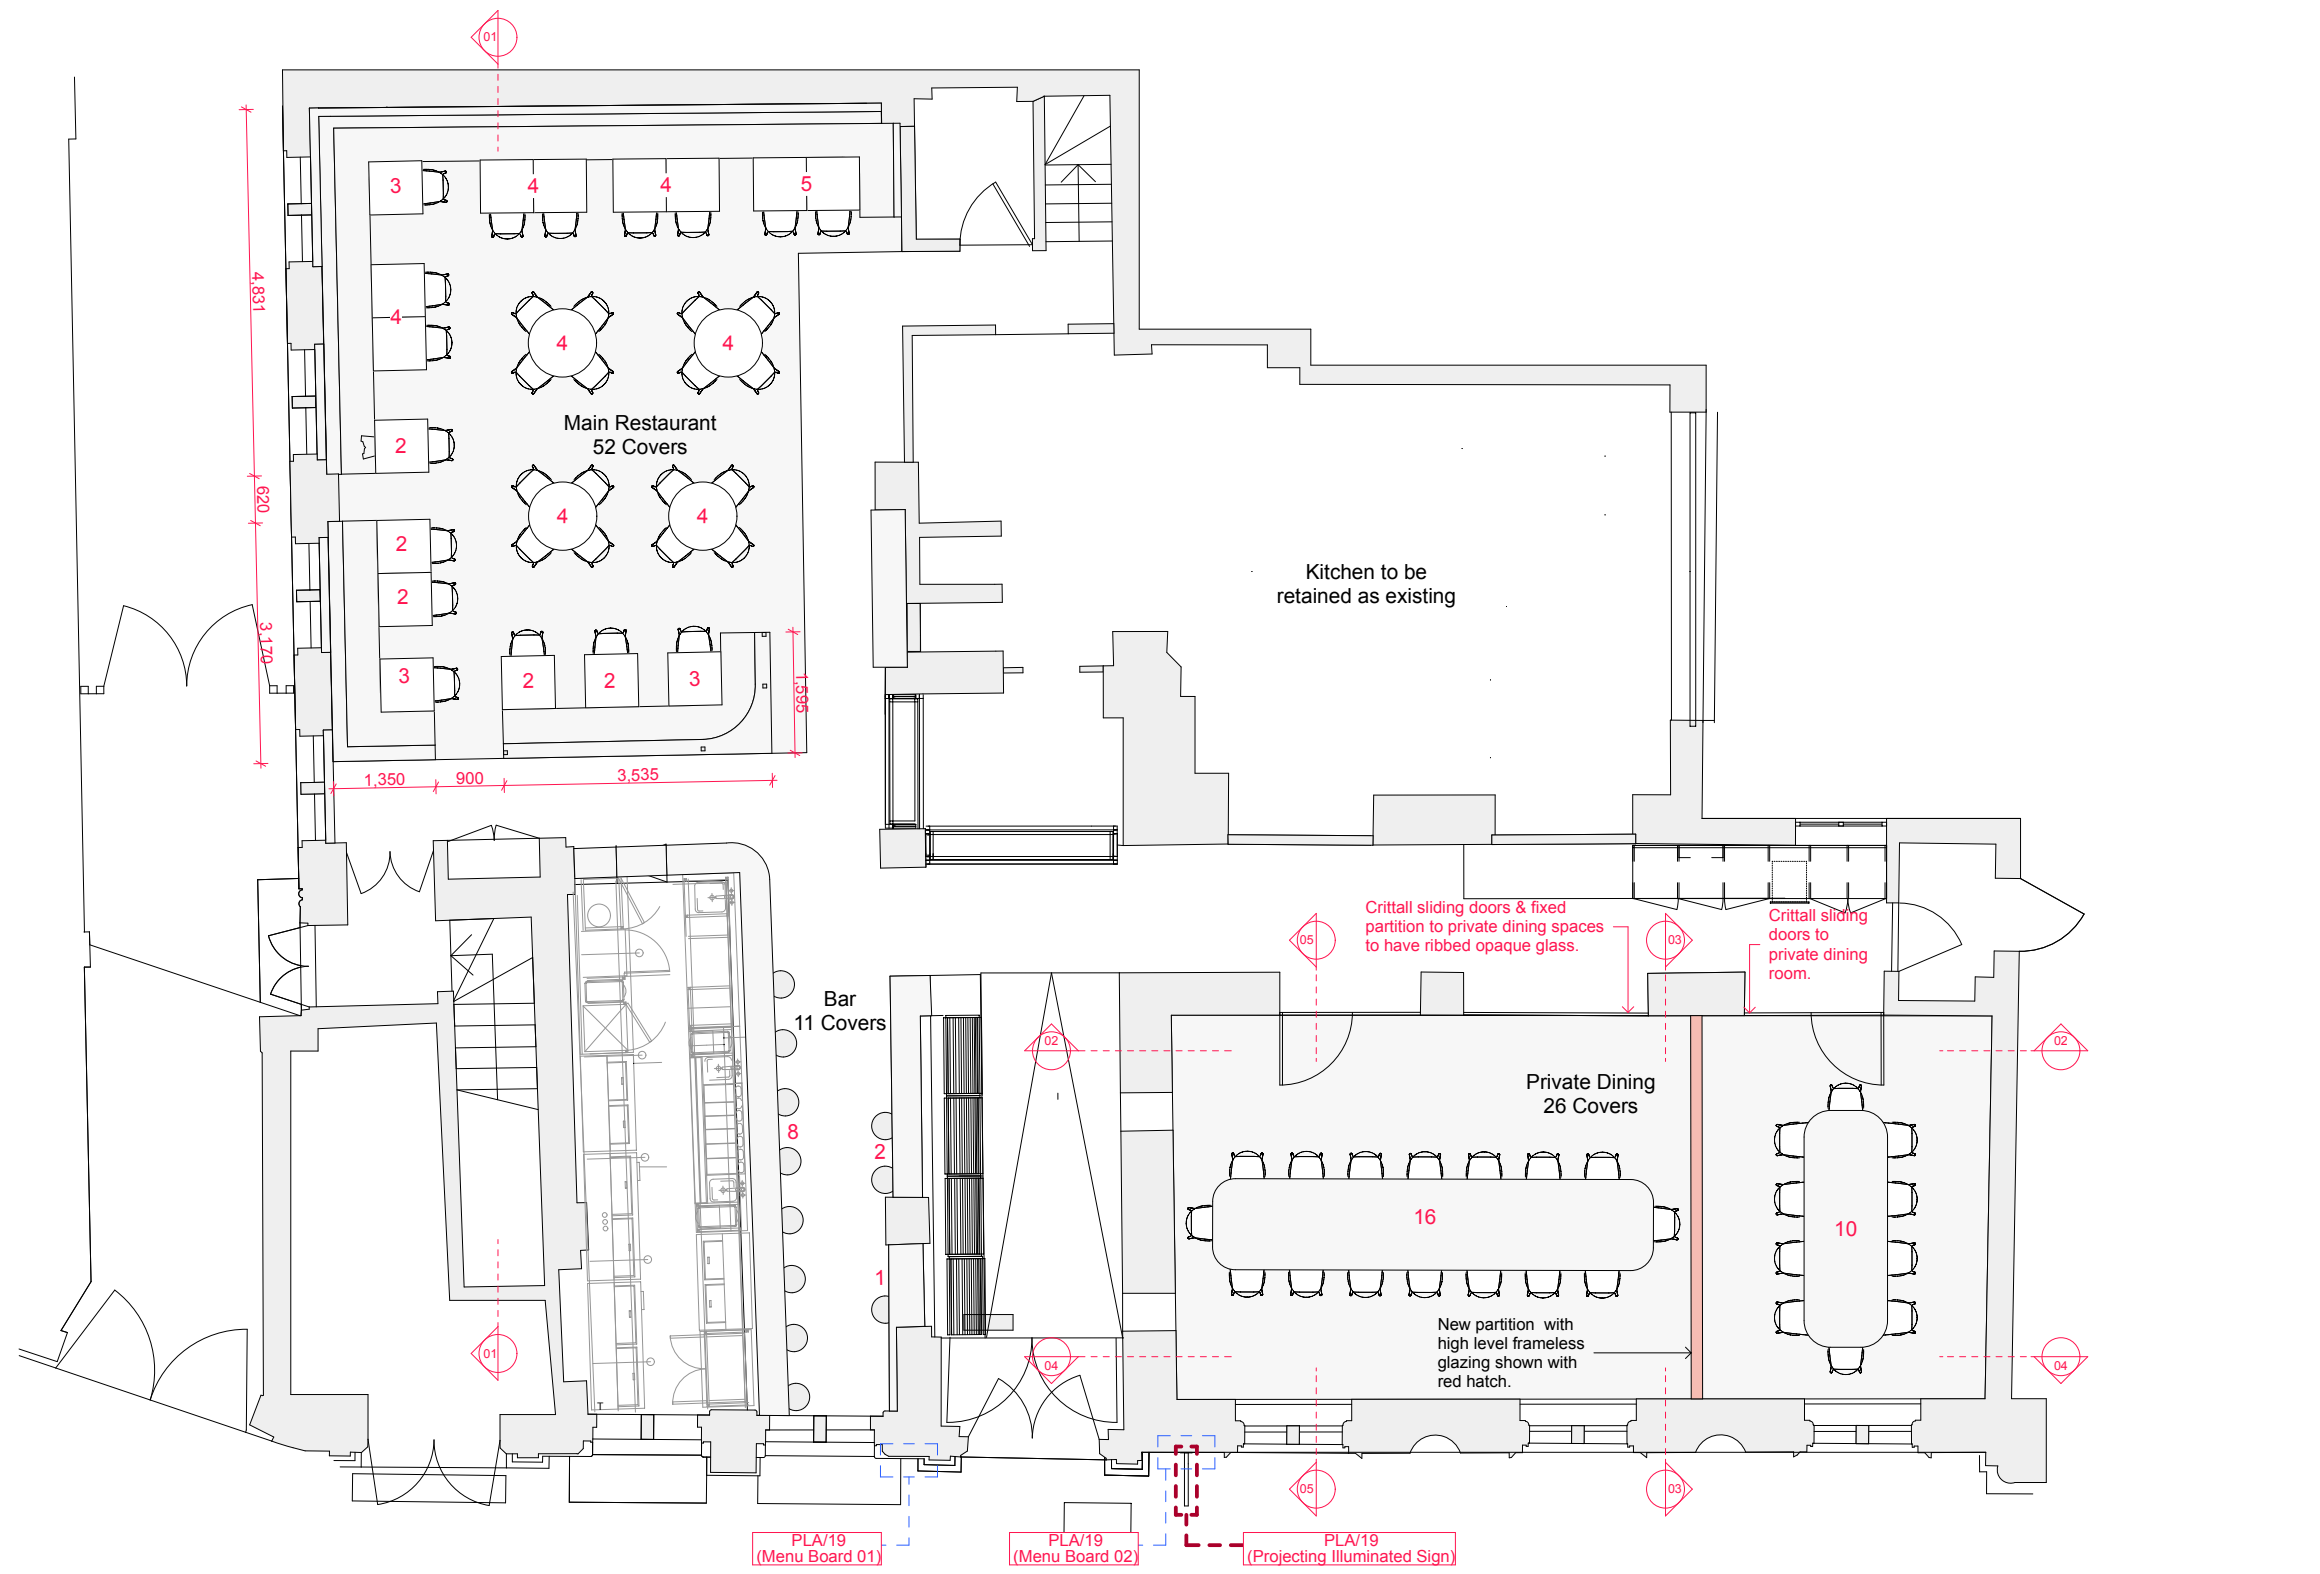

Job Title	Gezellig Restaurant, 193 - 197 High Holborn
Client	THA
Status	PLANNING
Format	A3
Scale	1:100 @ A3
Drawn by	1:50 @ A1
Date	16/04/2019
Notes	
Revisions	
Architect	trevor home architects <small>Studio 1 56a Orsman Rd London N1 5QJ t: 020 7253 0600 e: info@trevorhome.com</small>

01

Ground Floor Furniture Layout

1:100

**Ground Floor
Furniture
Layout -
Proposed**

Gezellig/PLA11