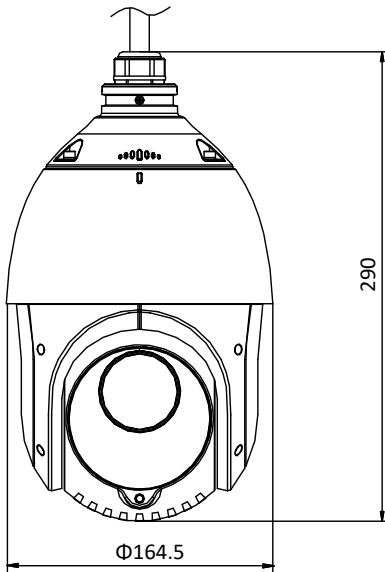

Available Model

DS-2DE4225IW-DE, 12 VDC & PoE+ (802.3 at, class4)

Dimensions

Unit: mm