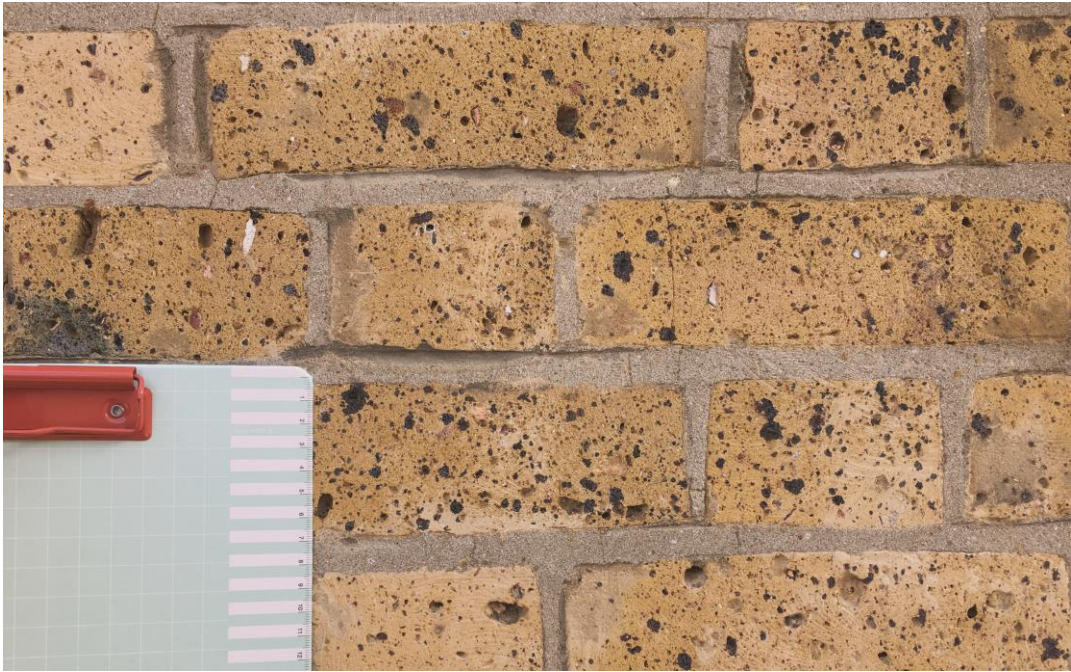

Memo

JOB NO 1231 The Albert Pub, 11 Princess Road NW1 8JR DATE 11.04.2019

SUBJECT

Sample for Planning application

01 EXTERNAL PAINT

EXISTING FRONT ELEVATION PAINT

PROPOSED BACK BI-FOLDING DOOR PAINT

Dulux weather shield exterior satin – Green Glade

CURRENT BRICKS

PROPOSED BRICKS

SMEED DEAN LONDON STOCK by Wienerberger Terco