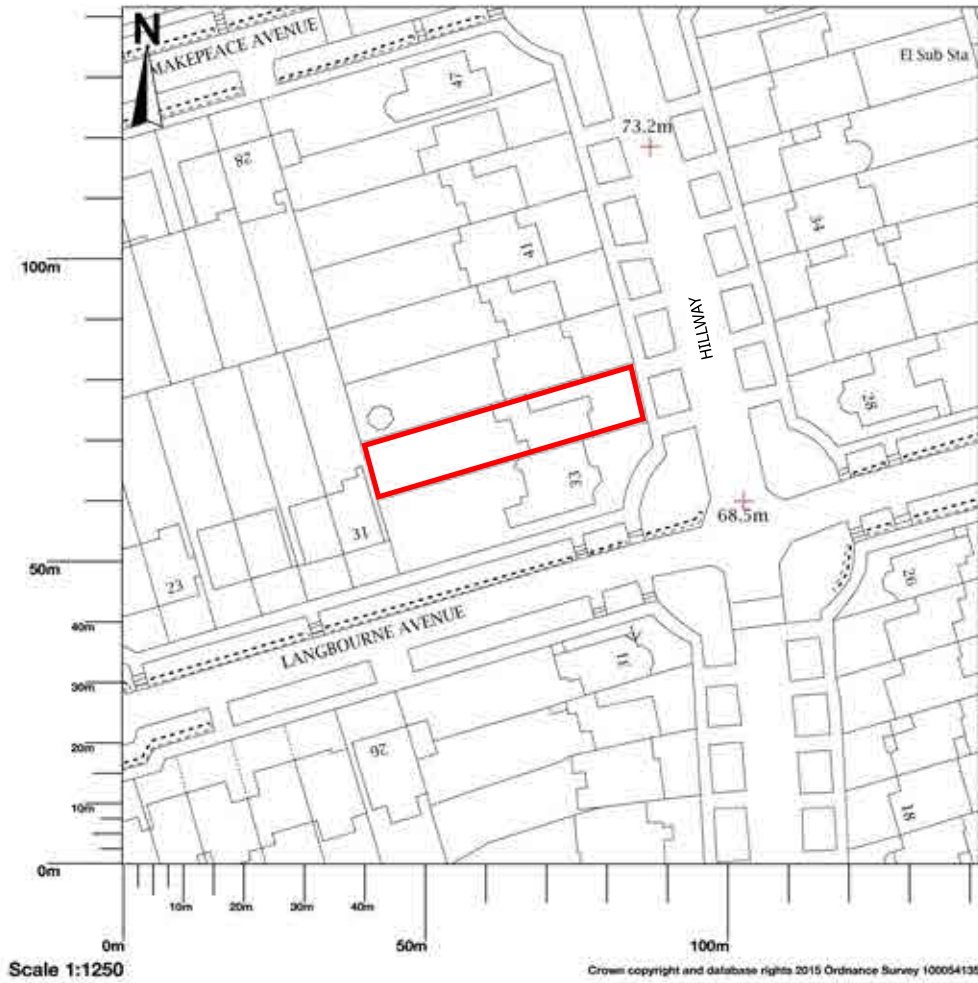

Neil Kahawatte Architect

mail@neilkahawatte.com

02032390748

Project: Extension & Alterations at  
35 Hillway, London, N6 6AH

Drawing: Location Plan

Number: 1809\_E013

Scale: 1/1250

Map area bounded by: 528290,186559 528432,186701. Produced on 06 July 2018 from the OS National Geographic Database. Reproduction in whole or part is prohibited without the prior permission of Ordnance Survey. © Crown copyright 2018. Supplied by UKPlanningMaps.com a licensed OS partner (100054135). Unique plan reference: p2buk/261273/356271