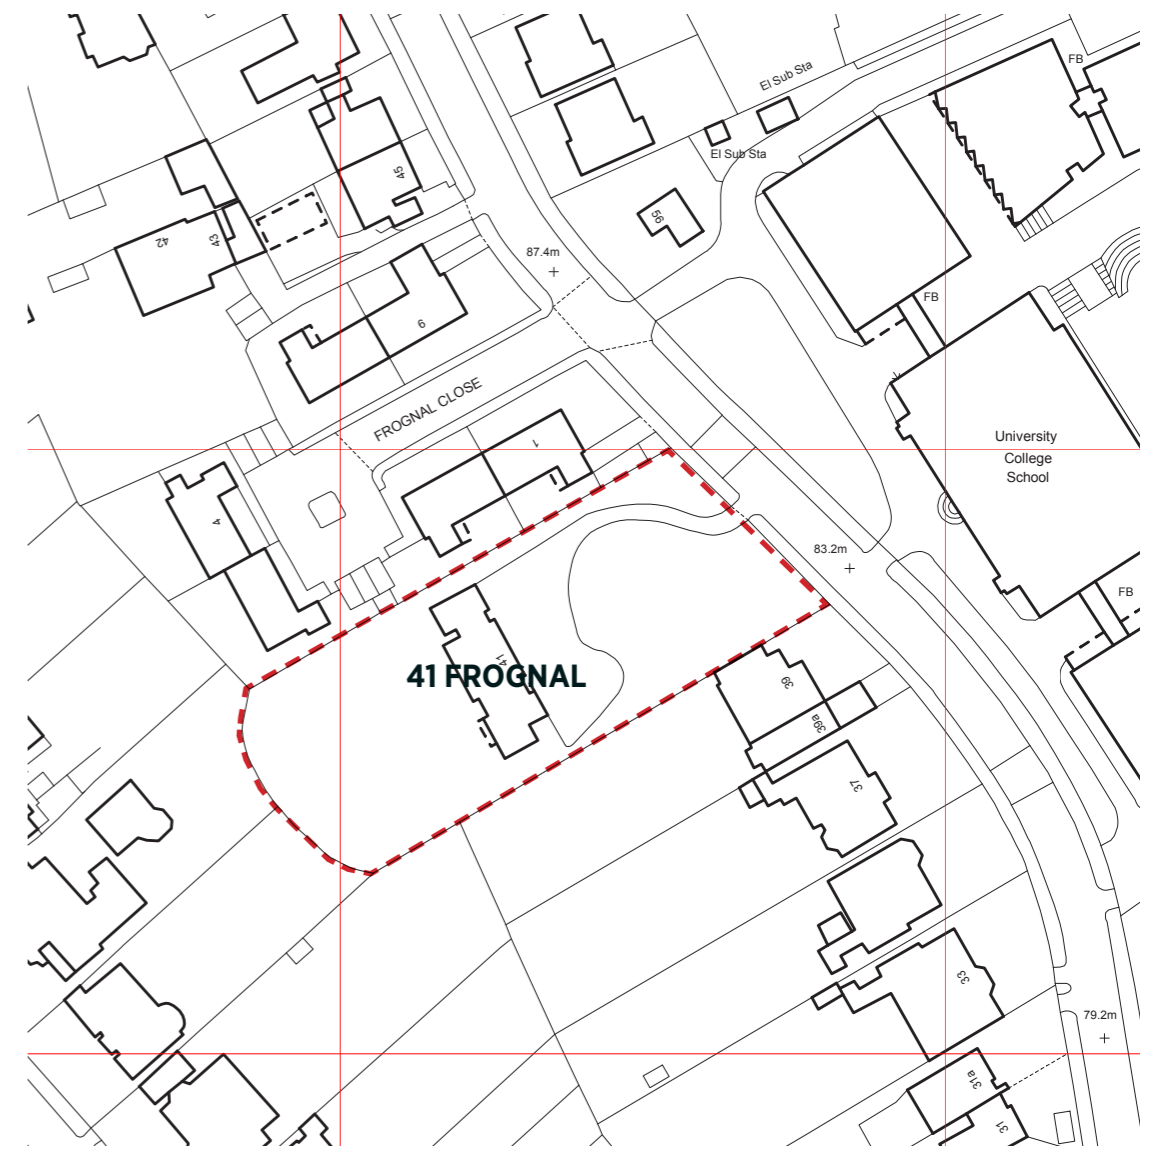

# SITE LOCATION PLAN

SITE PLAN 1:1250

--- Site boundary - 41 Frognal