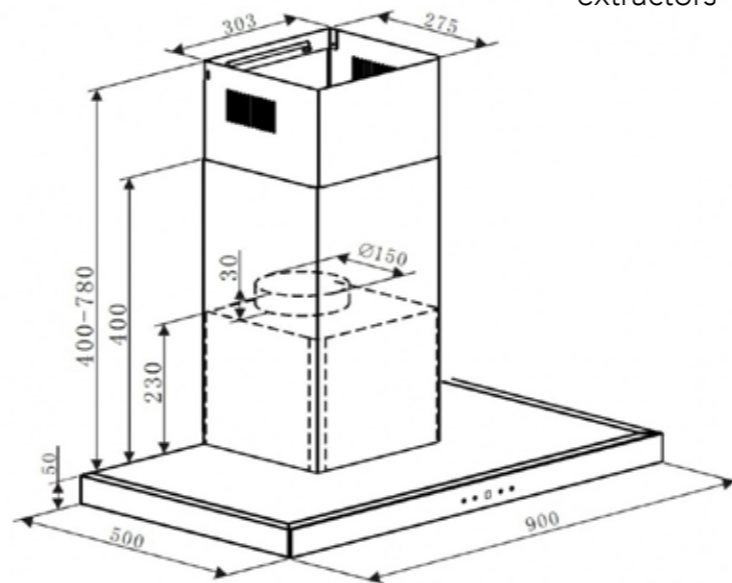

Details and example images of recessed flush fit Trickle Vent for timber windows

Details of Trickle Vent on timber windows

Silent intermittent bathroom fan with two speeds selectable at installation (internall on wall)

Stainless Steel Wall Shutter - Gravity Draught Excluder Flap Grille Duct Outlet for Bathroom and Kitchen extractors - 100mm diameter

Cooker Hood with external extraction

revision	date	amendment
----------	------	-----------